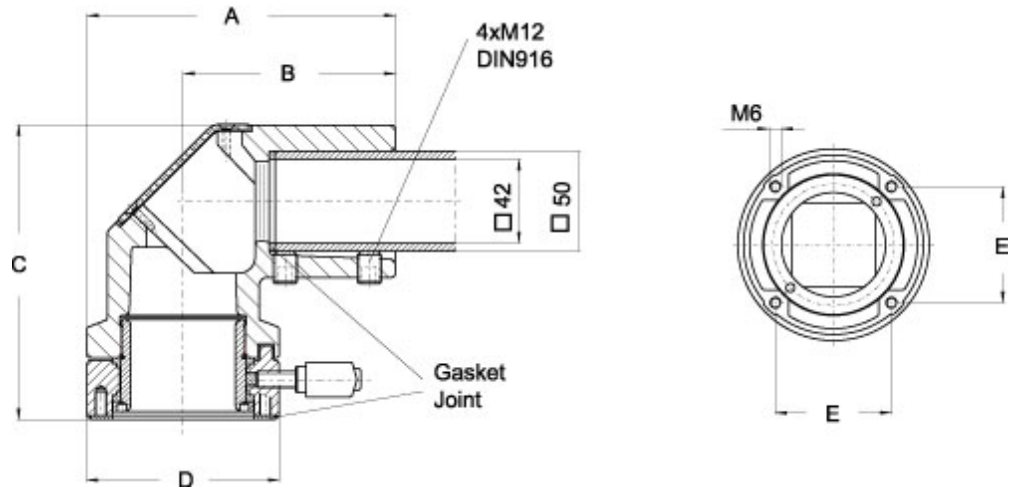

Quality Products. Service Excellence.

Heavy Duty Elbow Coupling *HDSSELC Series*

- Cast Aluminum
- Large thrust flange.
- Fastens with 4 hex socket screws.
- Adjustable torque resistance.
- Features a rotation range of 300°.

Part No.	System	A	B	C	D	E
R147-035-000R	50	154	106	147	96	58
R147-035-200R	80	209	139	190	139	87

Data subject to change without notice

© 2023. Hammond Manufacturing Ltd. All rights reserved.