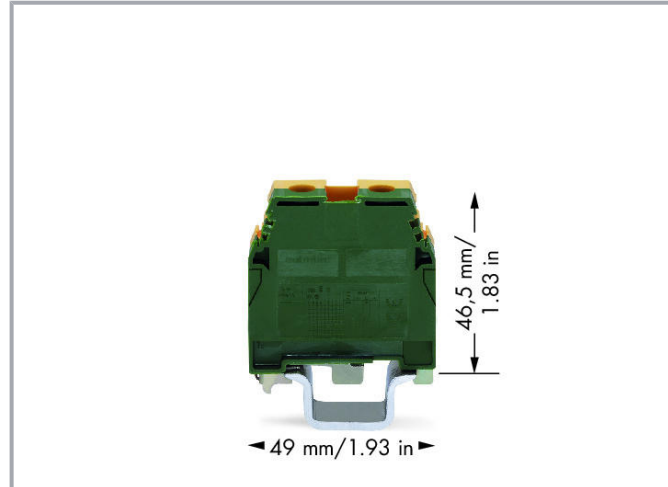

Data sheet | Item number: 400-465/465-111

2-conductor ground terminal block; 35 mm²; with contact to DIN rail; only for DIN 35 x 15 rail; copper; SCREW CLAMP CONNECTION; 35,00 mm²; green-yellow

www.wago.com/400-465/465-111

Color:

Successor model

Item no.883-3507

2-conductor ground terminal block; 35 mm²; SCREW CLAMP CONNECTION; 35,00 mm²; green-yellow

www.wago.com/883-3507

Data

Notes

Safety information 1

Physical data

Width	16 mm / 0.63 inch
Height	49 mm / 1.929 inch
Depth from upper edge of DIN-rail	46.5 mm / 1.831 inch

Mechanical data

Design	horizontal type
Mounting type	DIN-35 rail
Marking level	Side marking