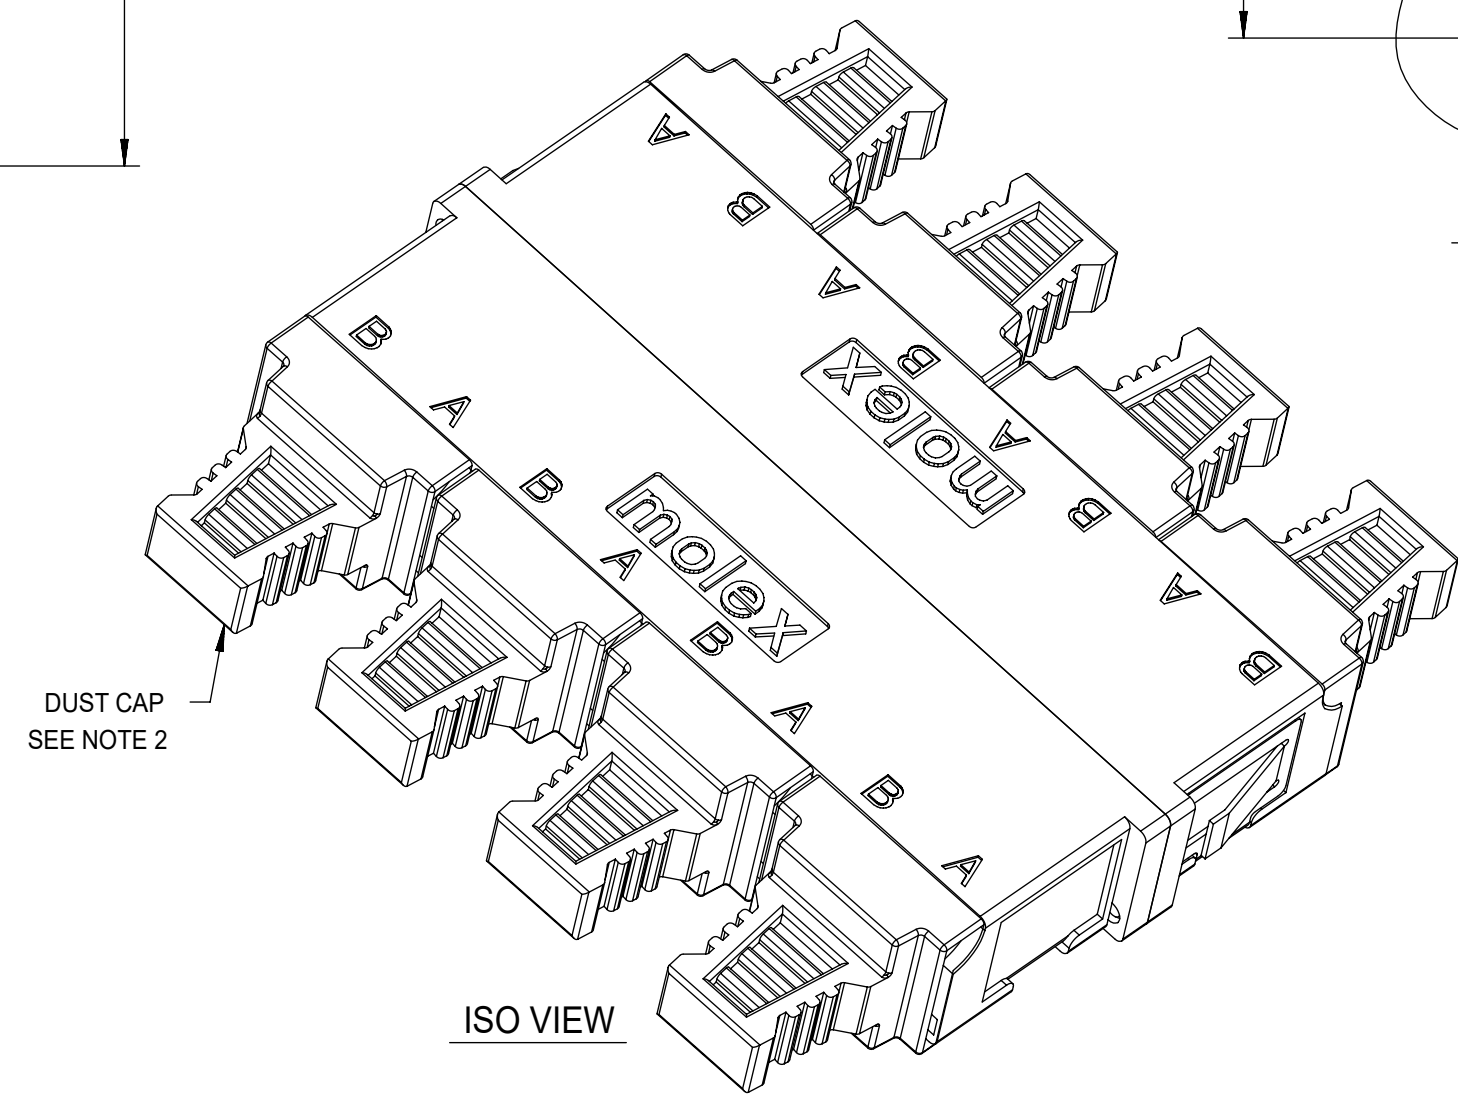

LC 8 PORT ADAPTER		SPLIT SLEEVE MATERIAL CERAMIC
P/N	COLOR	
106121-0400	BLUE	
106121-0401	GREEN	
106121-0402	BEIGE	
106121-0403	AQUA	

Left2
RECOMMENDED
MOUNTING PATTERN

NOTES:
1. ALL DIMENSIONS ARE FOR REFERENCE.
2. DUST CAPS SHOWN IN ISO VIEW ONLY.

FUNCTIONAL SYMBOLS	THIS DRAWING CONTAINS INFORMATION THAT IS PROPRIETARY TO MOLEX ELECTRONIC TECHNOLOGIES, LLC AND SHOULD NOT BE USED WITHOUT WRITTEN PERMISSION		CURRENT REV DESC:		molex		
	DIMENSION UNITS	SCALE					
FA = 0	IN/MM	2.5:1	EC NO: 652962 DRWN: SKRISHNAMU01 2021/05/28 CHK'D: WCHEN 2021/08/24 APPR: WCHEN 2021/08/24		LC 8 PORT ADAPTER SNAP MOUNT		
EA = 0	GENERAL TOLERANCES (UNLESS SPECIFIED)						
EP = 0	ANGULAR TOL ± °						
DIVISIONAL SYMBOLS	4 PLACES	±	INITIAL REVISION: DRWN: YBELENKIY 2011/09/09 APPR: WCHEN 2012/02/06		PRODUCT CUSTOMER DRAWING		
	3 PLACES	±			DOCUMENT NUMBER		
	2 PLACES	±			SD-106121-0400		
	1 PLACE	±			DOC TYPE DOC PART REVISION		
DRAFT WHERE APPLICABLE MUST REMAIN WITHIN DIMENSIONS		THIRD ANGLE PROJECTION	DRAWING	SERIES	MATERIAL NUMBER	CUSTOMER	SHEET NUMBER
			C-SIZE	106121	SEE TABLE	GENERAL MARKET	1 OF 1