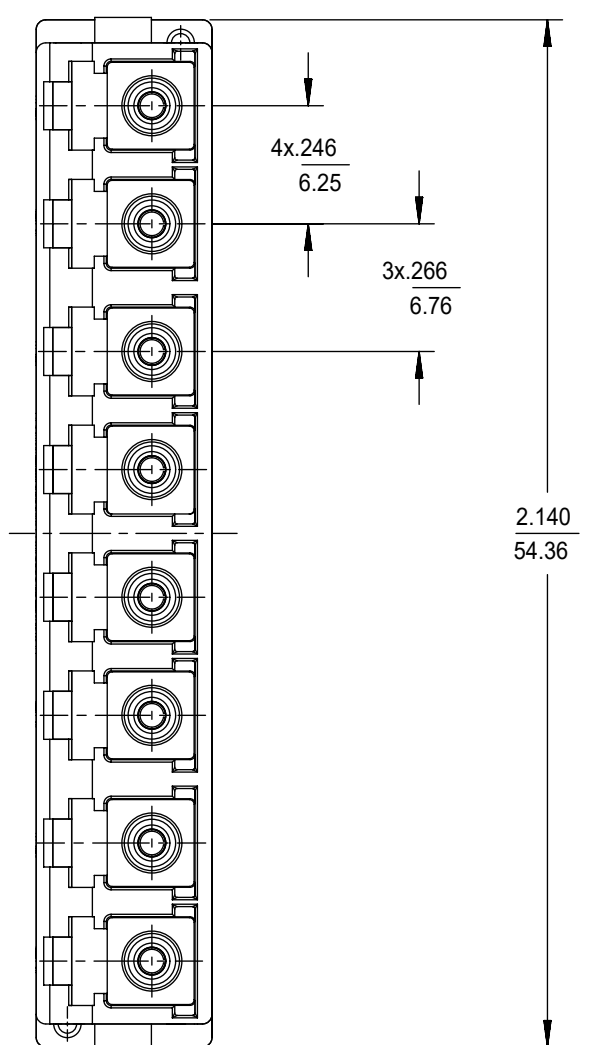

LC 8 PORT ADAPTER		SPLIT SLEEVE MATERIAL CERAMIC
P/N	COLOR	
106121-0400	BLUE	
106121-0401	GREEN	
106121-0402	BEIGE	
106121-0403	AQUA	

Left2
RECOMMENDED
MOUNTING PATTERN

NOTES:
1. ALL DIMENSIONS ARE FOR REFERENCE.
2. DUST CAPS SHOWN IN ISO VIEW ONLY.

FUNCTIONAL SYMBOLS	THIS DRAWING CONTAINS INFORMATION THAT IS PROPRIETARY TO MOLEX ELECTRONIC TECHNOLOGIES, LLC AND SHOULD NOT BE USED WITHOUT WRITTEN PERMISSION		CURRENT REV DESC:		molex		
	DIMENSION UNITS	SCALE					
FA = 0	IN/MM	2.5:1	EC NO: 652962 DRWN: SKRISHNAMU01 2021/05/28 CHK'D: WCHEN 2021/08/24 APPR: WCHEN 2021/08/24		LC 8 PORT ADAPTER SNAP MOUNT		
EA = 0	GENERAL TOLERANCES (UNLESS SPECIFIED)						
EP = 0	ANGULAR TOL ± °						
DIVISIONAL SYMBOLS	4 PLACES	±	INITIAL REVISION: DRWN: YBELENKIY 2011/09/09 APPR: WCHEN 2012/02/06		PRODUCT CUSTOMER DRAWING		
	3 PLACES	±			DOCUMENT NUMBER		
	2 PLACES	±			SD-106121-0400		
	1 PLACE	±			DOC TYPE DOC PART REVISION		
DRAFT WHERE APPLICABLE MUST REMAIN WITHIN DIMENSIONS		THIRD ANGLE PROJECTION	DRAWING	SERIES	MATERIAL NUMBER	CUSTOMER	SHEET NUMBER
			C-SIZE	106121	SEE TABLE	GENERAL MARKET	1 OF 1