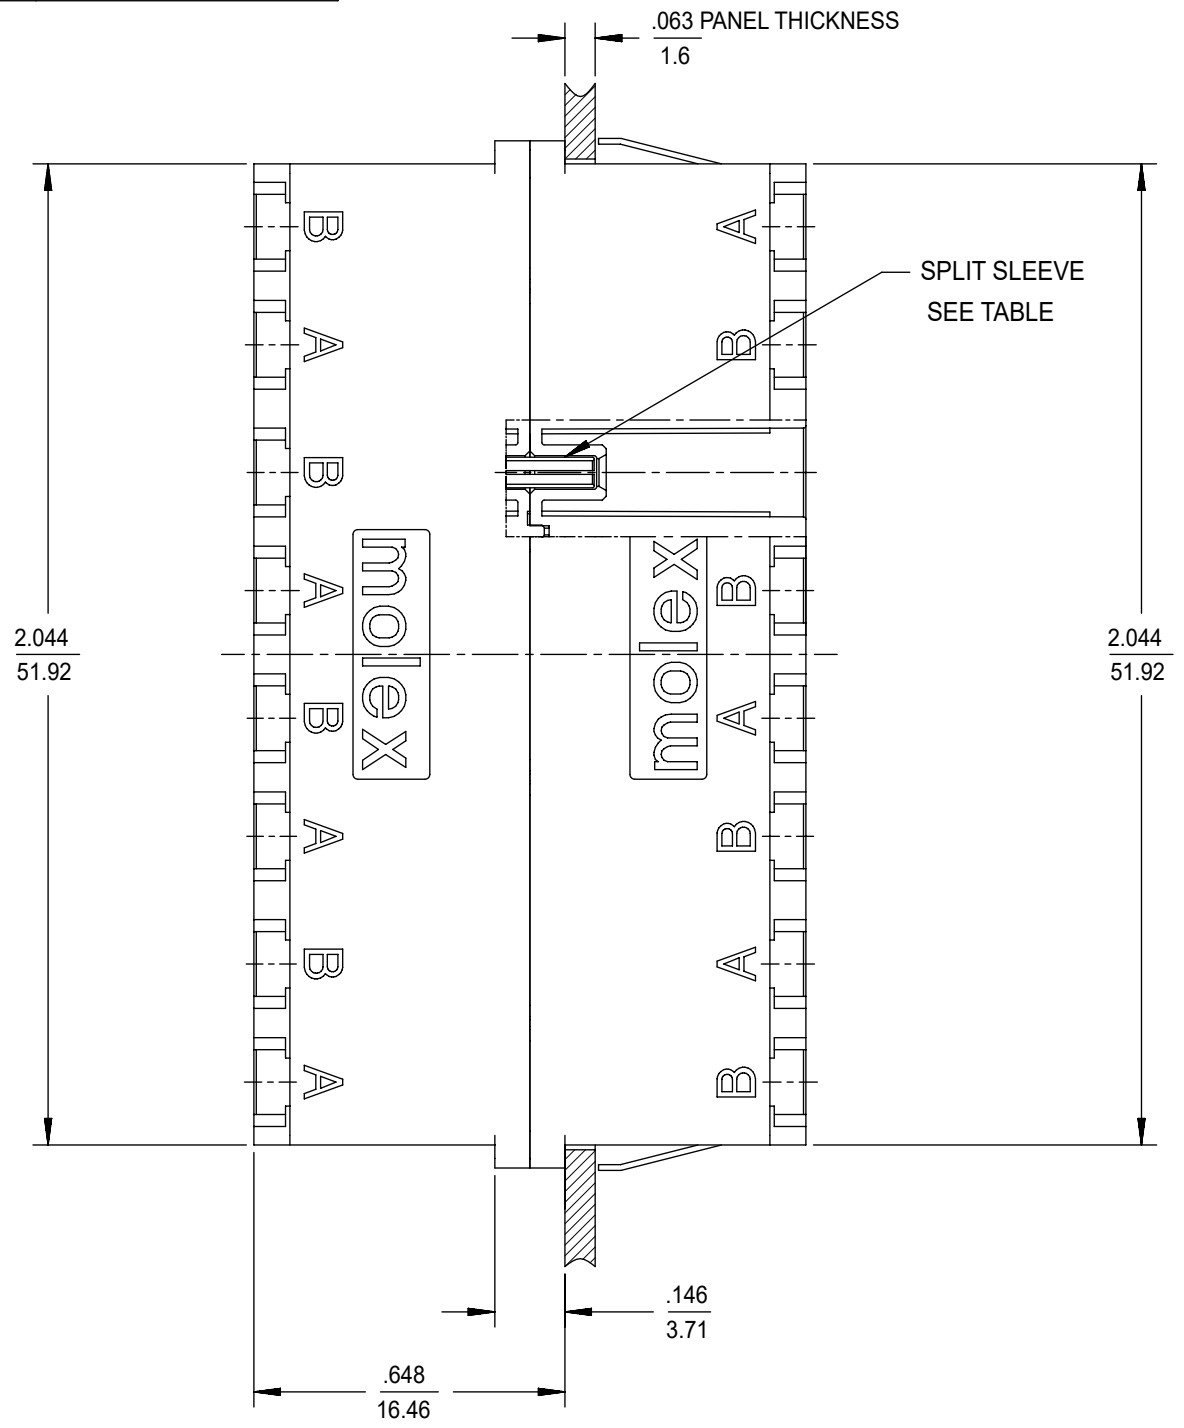

LC 8 PORT ADAPTER		SPLIT SLEEVE MATERIAL CERAMIC
P/N	COLOR	
106121-0400	BLUE	
106121-0401	GREEN	
106121-0402	BEIGE	
106121-0403	AQUA	

Left2
RECOMMENDED
MOUNTING PATTERN

NOTES:
1. ALL DIMENSIONS ARE FOR REFERENCE.
2. DUST CAPS SHOWN IN ISO VIEW ONLY.

FUNCTIONAL SYMBOLS	THIS DRAWING CONTAINS INFORMATION THAT IS PROPRIETARY TO MOLEX ELECTRONIC TECHNOLOGIES, LLC AND SHOULD NOT BE USED WITHOUT WRITTEN PERMISSION		CURRENT REV DESC:		molex		
	DIMENSION UNITS	SCALE					
FA = 0	IN/MM	2.5:1	EC NO: 652962 DRWN: SKRISHNAMU01 2021/05/28 CHK'D: WCHEN 2021/08/24 APPR: WCHEN 2021/08/24		LC 8 PORT ADAPTER SNAP MOUNT		
EA = 0	GENERAL TOLERANCES (UNLESS SPECIFIED)						
EP = 0	ANGULAR TOL ± °						
DIVISIONAL SYMBOLS	4 PLACES	±	INITIAL REVISION: DRWN: YBELENKIY 2011/09/09 APPR: WCHEN 2012/02/06		PRODUCT CUSTOMER DRAWING		
	3 PLACES	±			DOCUMENT NUMBER		
	2 PLACES	±			SD-106121-0400		
	1 PLACE	±			DOC TYPE DOC PART REVISION		
DRAFT WHERE APPLICABLE MUST REMAIN WITHIN DIMENSIONS		THIRD ANGLE PROJECTION	DRAWING	SERIES	MATERIAL NUMBER	CUSTOMER	SHEET NUMBER
			C-SIZE	106121	SEE TABLE	GENERAL MARKET	1 OF 1