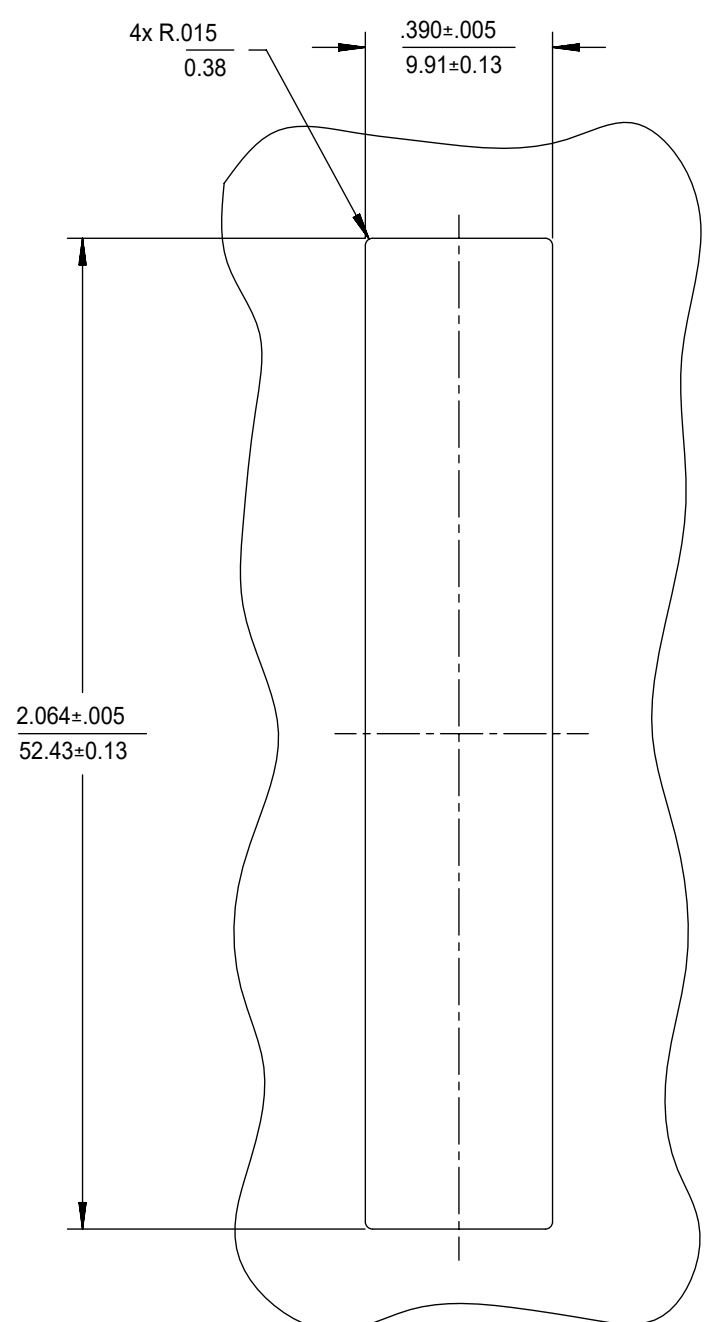

LC 8 PORT ADAPTER		SPLIT SLEEVE MATERIAL CERAMIC
P/N	COLOR	
106121-0400	BLUE	
106121-0401	GREEN	
106121-0402	BEIGE	
106121-0403	AQUA	

Left2
RECOMMENDED
MOUNTING PATTERN

NOTES:
1. ALL DIMENSIONS ARE FOR REFERENCE.
2. DUST CAPS SHOWN IN ISO VIEW ONLY.

FUNCTIONAL SYMBOLS	THIS DRAWING CONTAINS INFORMATION THAT IS PROPRIETARY TO MOLEX ELECTRONIC TECHNOLOGIES, LLC AND SHOULD NOT BE USED WITHOUT WRITTEN PERMISSION		CURRENT REV DESC:		molex		
	DIMENSION UNITS	SCALE					
FA = 0	IN/MM	2.5:1	EC NO: 652962 DRWN: SKRISHNAMU01 2021/05/28 CHK'D: WCHEN 2021/08/24 APPR: WCHEN 2021/08/24		LC 8 PORT ADAPTER SNAP MOUNT		
EA = 0	GENERAL TOLERANCES (UNLESS SPECIFIED)						
EP = 0	ANGULAR TOL ± °						
DIVISIONAL SYMBOLS	4 PLACES	±	INITIAL REVISION: DRWN: YBELENKIY 2011/09/09 APPR: WCHEN 2012/02/06		PRODUCT CUSTOMER DRAWING		
	3 PLACES	±			DOCUMENT NUMBER		
	2 PLACES	±			SD-106121-0400		
	1 PLACE	±			DOC TYPE DOC PART REVISION		
DRAFT WHERE APPLICABLE MUST REMAIN WITHIN DIMENSIONS		THIRD ANGLE PROJECTION	DRAWING	SERIES	MATERIAL NUMBER	CUSTOMER	SHEET NUMBER
			C-SIZE	106121	SEE TABLE	GENERAL MARKET	1 OF 1