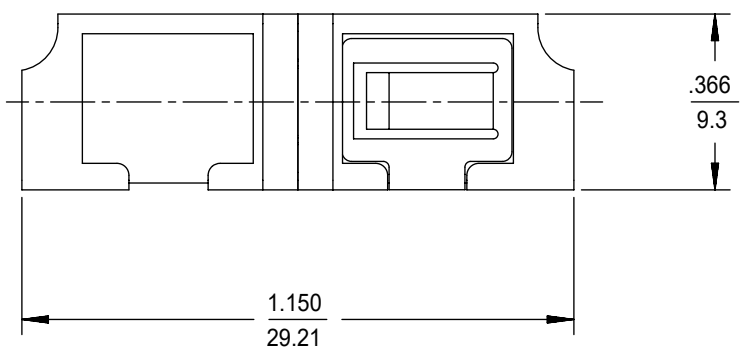

LC 8 PORT ADAPTER		SPLIT SLEEVE MATERIAL CERAMIC
P/N	COLOR	
106121-0400	BLUE	
106121-0401	GREEN	
106121-0402	BEIGE	
106121-0403	AQUA	

Left2
RECOMMENDED
MOUNTING PATTERN

NOTES:
1. ALL DIMENSIONS ARE FOR REFERENCE.
2. DUST CAPS SHOWN IN ISO VIEW ONLY.

FUNCTIONAL SYMBOLS	THIS DRAWING CONTAINS INFORMATION THAT IS PROPRIETARY TO MOLEX ELECTRONIC TECHNOLOGIES, LLC AND SHOULD NOT BE USED WITHOUT WRITTEN PERMISSION		CURRENT REV DESC:		molex		
	DIMENSION UNITS	SCALE					
FA = 0	IN/MM	2.5:1	EC NO: 652962 DRWN: SKRISHNAMU01 2021/05/28 CHK'D: WCHEN 2021/08/24 APPR: WCHEN 2021/08/24		LC 8 PORT ADAPTER SNAP MOUNT		
EA = 0	GENERAL TOLERANCES (UNLESS SPECIFIED)						
EP = 0	ANGULAR TOL ± °						
DIVISIONAL SYMBOLS	4 PLACES	±	INITIAL REVISION: DRWN: YBELENKIY 2011/09/09 APPR: WCHEN 2012/02/06		PRODUCT CUSTOMER DRAWING		
	3 PLACES	±			DOCUMENT NUMBER		
	2 PLACES	±			SD-106121-0400		
	1 PLACE	±			DOC TYPE DOC PART REVISION		
DRAFT WHERE APPLICABLE MUST REMAIN WITHIN DIMENSIONS		THIRD ANGLE PROJECTION	DRAWING	SERIES	MATERIAL NUMBER	CUSTOMER	SHEET NUMBER
			C-SIZE	106121	SEE TABLE	GENERAL MARKET	1 OF 1