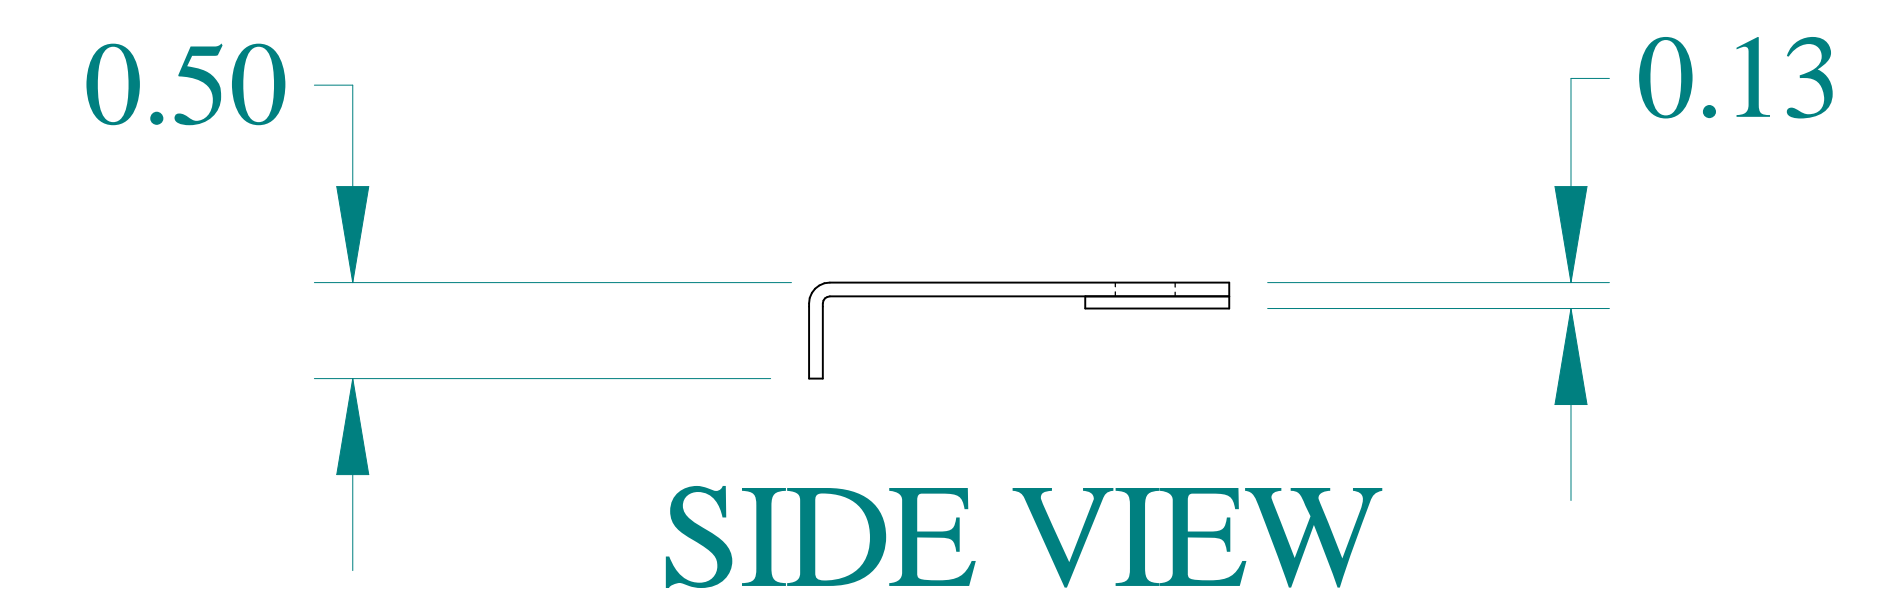

ISOMETRIC VIEW

TOP VIEW

FRONT VIEW

SIDE VIEW

 **HAMMOND
MANUFACTURING®**
 www.hammondmfg.com

Data subject to change without notice.

Part # : 1481S30K

Date : Jul 5, 2021