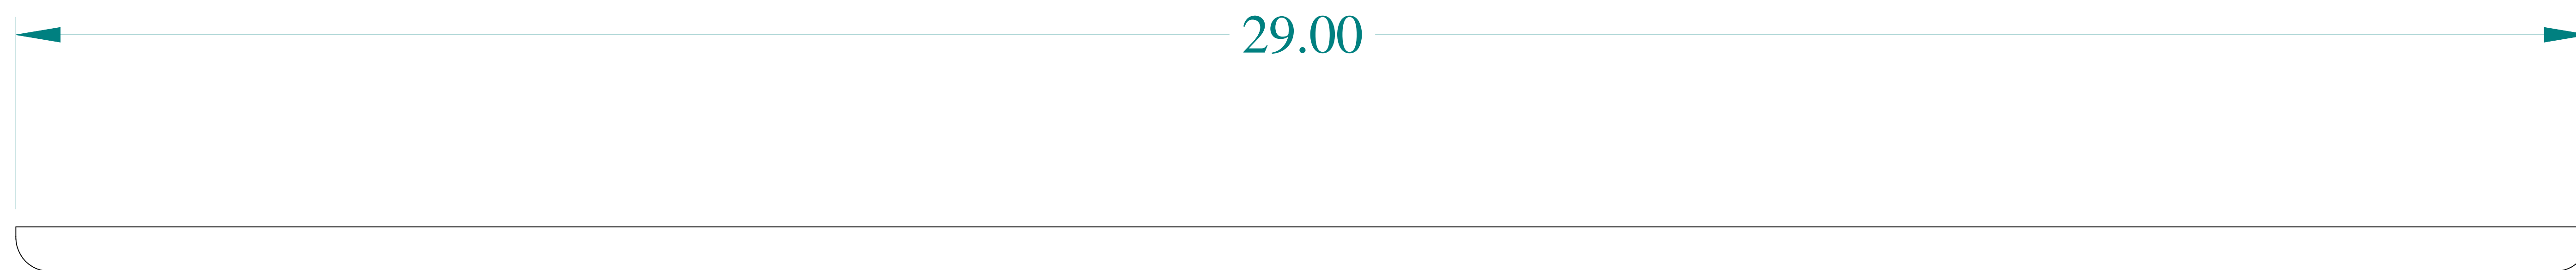

ISOMETRIC VIEW

TOP VIEW

FRONT VIEW

SIDE VIEW

 **HAMMOND
MANUFACTURING®**
 www.hammondmfg.com

Data subject to change without notice.

Part # : 1481S30K

Date : Jul 5, 2021