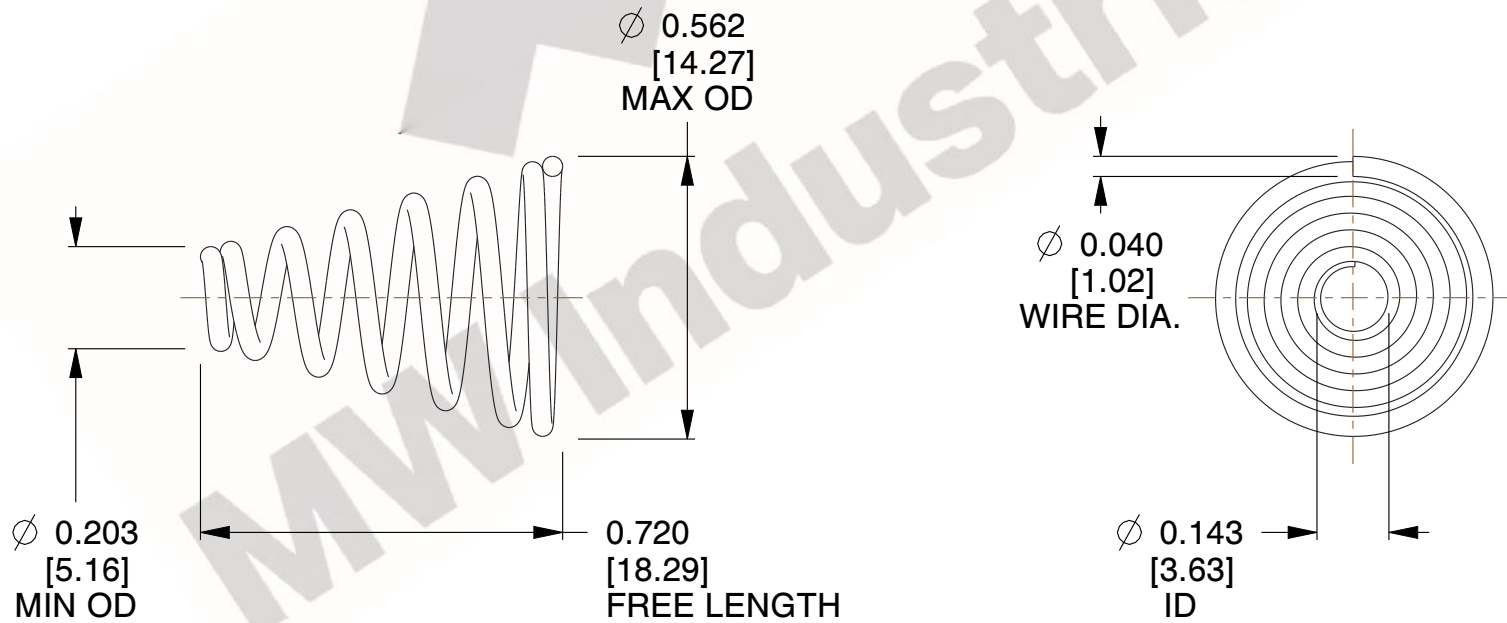

NOTES:

1. Material : Stainless Steel
2. Total Coils : 6.750
3. Solid Height : 0.450 (in)
4. Finish : ZINC
5. Ends : Closed
6. All Drawing Dimensions are in Inches [mm]

COMPONENT

TAPERED SPRINGS

TA-2204CS

TAPERED SPRINGS