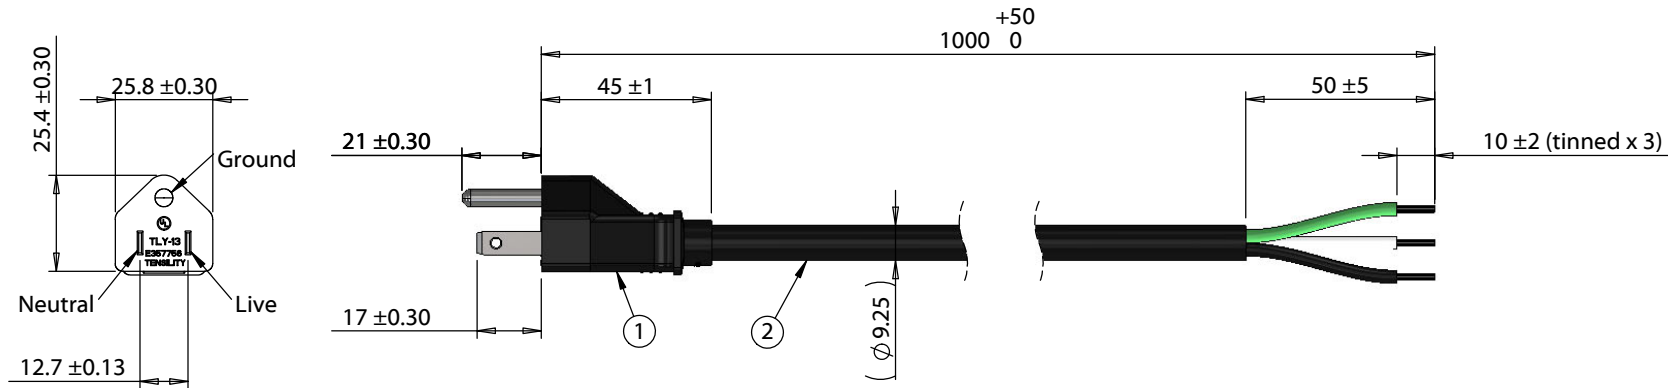

ITEM NO.	PART NUMBER	DESCRIPTION	QTY.	COMPONENT NOTES
1	TLY-13	NEMA 5-15P	1	PVC, black
2	30-01362	Wire, 3C, 14 AWG, UL SJT, 300V, 105C, 9.25 mm, VW-1, PVC	1	

**Notes:**  
Cable rated for 18 A, 125 Vac

Wiring Diagram	
TLY-13	wire color
Live	black
Neutral	white
Ground	green

Revision:	Date:	Description:	Prepared:	Notes: RoHS compliant Function test: no open, no short circuit, no intermittent	<h1>TENSILITY</h1> <p>tel 1.541.323.3228 800 877.670.7118 fax 1.541.323.4202 web tensility.com</p>
A	5/19/2020	Initial release	Verified:		
			Dimensions are in millimeters. Tolerances: X: ± 0.5 mm X.X: ± 0.3 mm X.XX: ± 0.05 mm	Description: Ac cord, 1000 mm, U.S., Nema 5-15P plug, TLY-13 to 10 mm tinned, 14 AWG, SJT wire, 30-01362	Size: A
					Part number: 11-00120
					Scale: 1:2
					Sheet 1 of 1