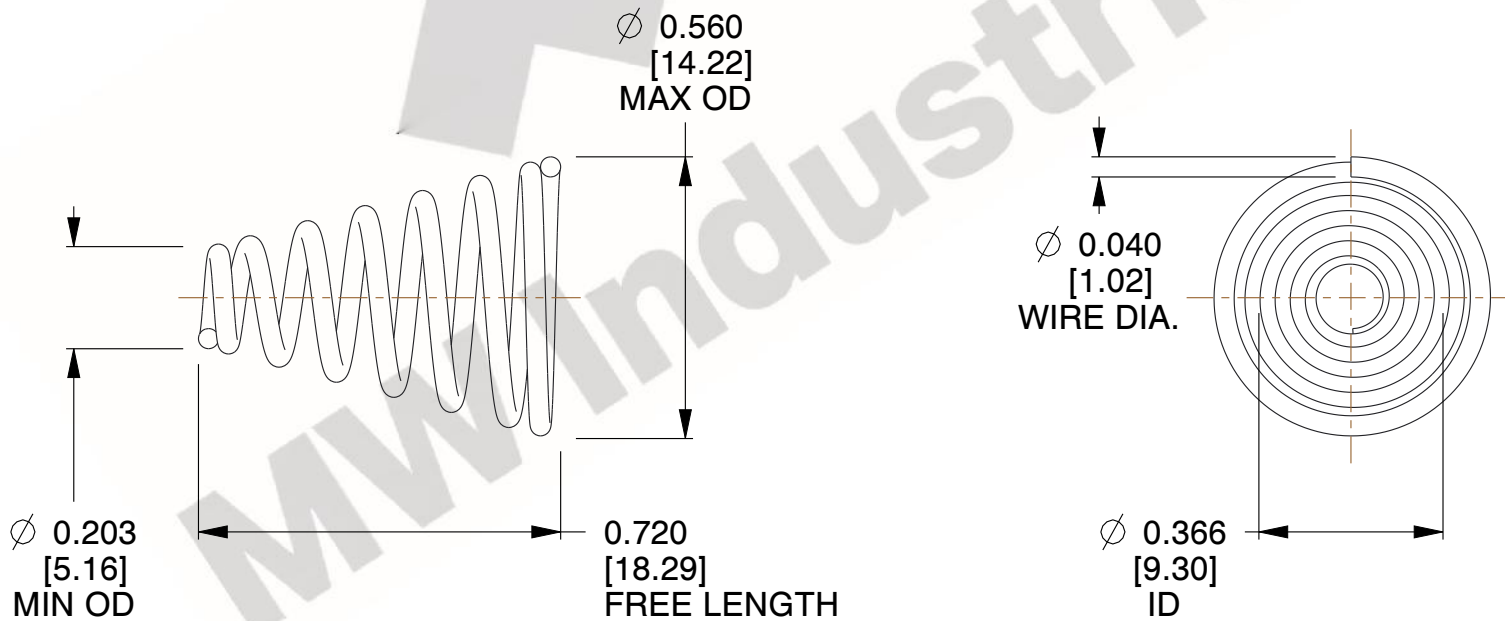

NOTES:

1. Material : Music Wire
2. Total Coils : 7.250
3. Solid Height : 0.450 (in)
4. Finish : ZINC
5. Ends : Closed
6. All Drawing Dimensions are in Inches [mm]

COMPONENT		TAPERED SPRINGS	
TA-2204CS		UNIT	
		INCH [mm]	
		SHEET	
TAPERED SPRINGS		1 of 1	

SCALE 2.620