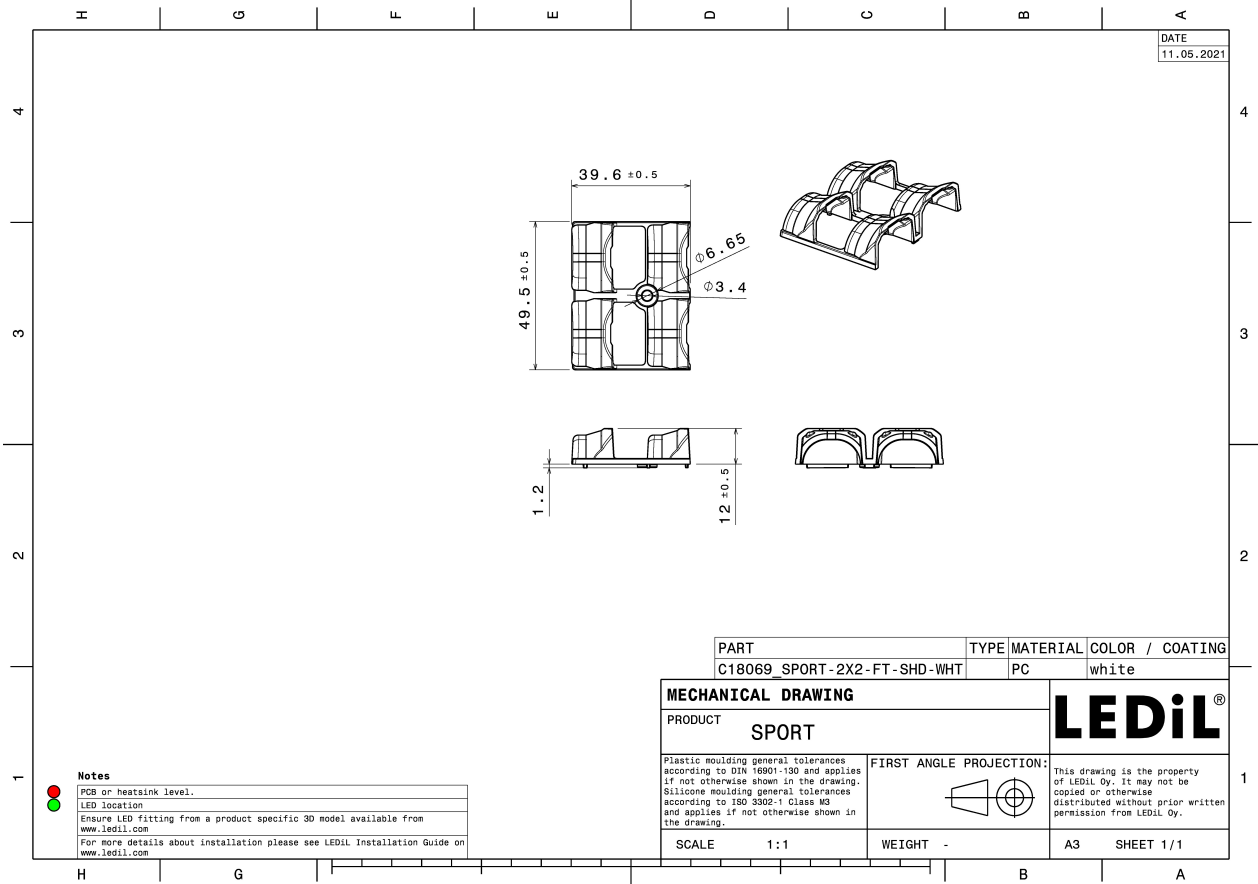

#### SPECIFICATION:

Dimensions	49.5 x 39.7 mm
Height	12 mm
Fastening	screw
ROHS compliant	yes ⓘ

#### ORDERING INFORMATION:

Component	Qty in box	MOQ	MPQ	Box weight (kg)
C18069_SPORT-2X2-FT-SHD-WHT » Box size: 345 x 215 x 185 mm	512	128	16	2.6

See also our general installation guide: [www.ledil.com/installation\\_guide](http://www.ledil.com/installation_guide)