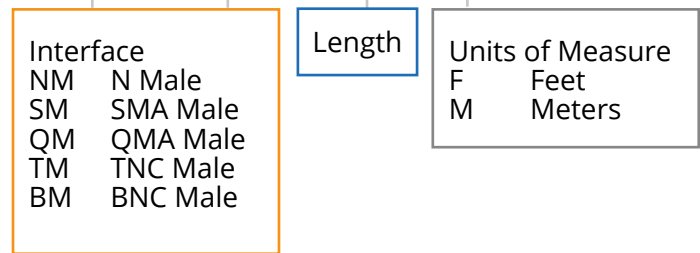

LMR[®]-240-UF

FLEXIBLE LOW LOSS CABLE ASSEMBLIES

Ordering Guide

LUF240- NMNM-3.0 F

Heritage—in the air and on the ground, thousands of assemblies built over decades

Global manufacturing capability: US, Mexico, India & China