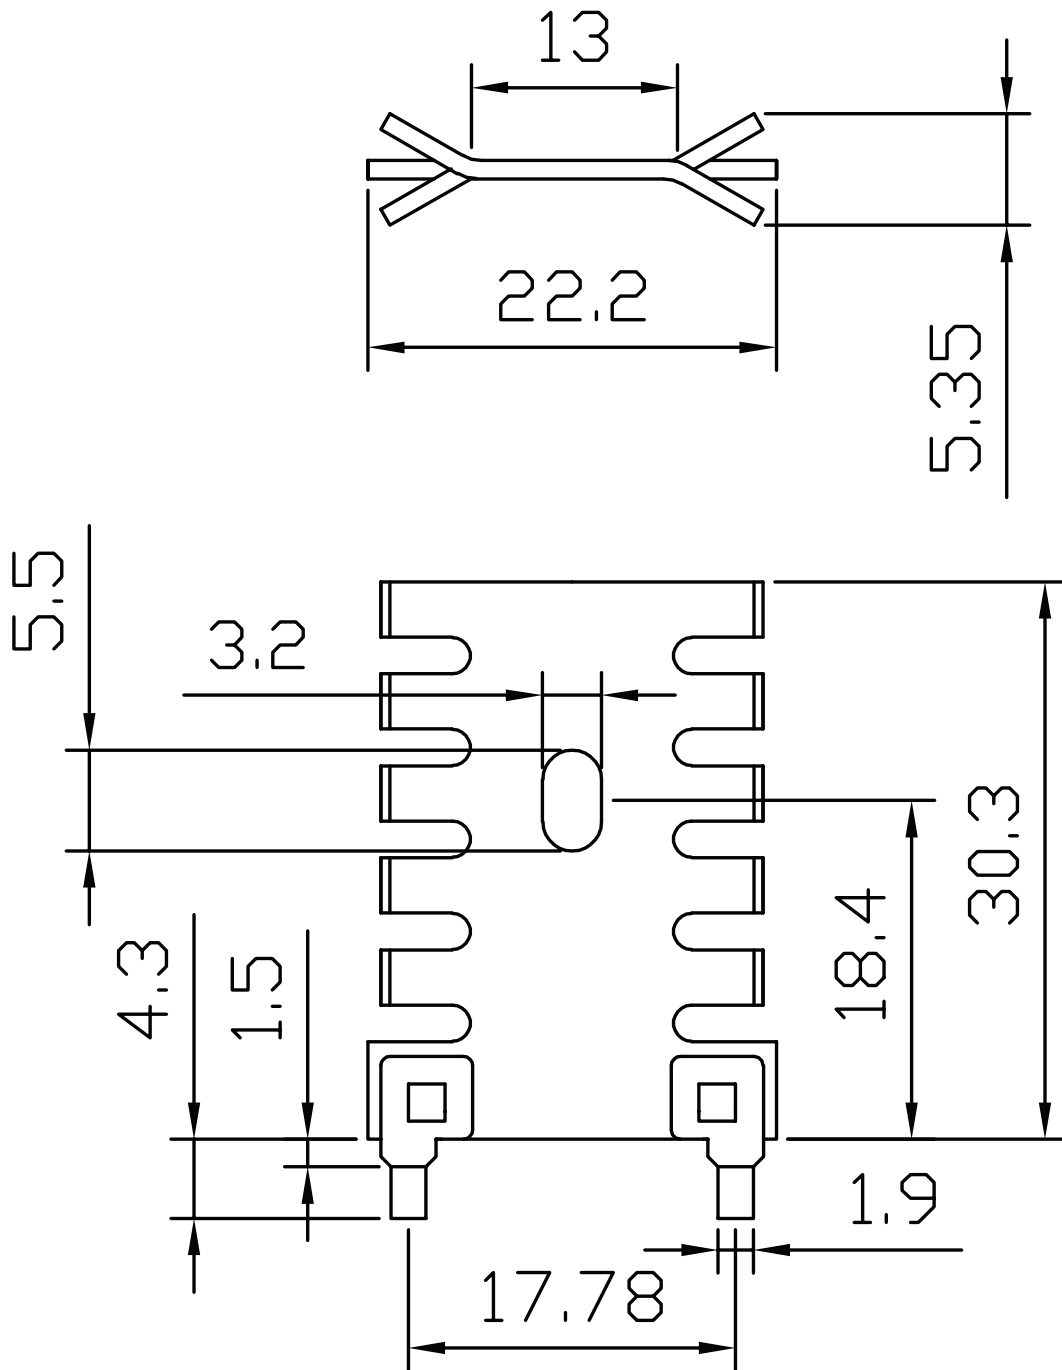

**MODEL:** HSS27-B20-P43 | **DESCRIPTION:** HEAT SINK

**FEATURES**

- TO-220 or TO-218 package
- solder pin
- aluminum alloy

**MODEL**

	thermal resistance <sup>1</sup>				power dissipation <sup>1</sup> @ 75°C ΔT, nat conv [W]
	@ 75°C ΔT, nat conv [°C/W]	@ 1 W, nat conv [°C/W]	@ 1 W, 200 LFM [°C/W]	@ 1 W, 400 LFM [°C/W]	
HSS27-B20-P43	24.79	29.7	13.2	9.0	3.03

Note: 1. See performance curves for full thermal resistance details.

**PERFORMANCE CURVES**

Power [W]	Heatsink Temperature Rise Above Ambient (ΔT = T <sub>hs</sub> - T <sub>a</sub> ) [°C]		
	Natural Conv.	200 LFM	400 LFM
0	0	0	0
1	29.7	13.2	9.0
2	53.6	26.4	18.1
3	74.8	39.6	27.2
4	94.7	52.8	36.2
5	113.4	66.0	45.0

T<sub>hs</sub>: "hot spot" temperature measured on the heatsink  
T<sub>a</sub>: ambient temperature

## MECHANICAL DRAWING

units: mm  
tolerance: ±0.5 mm

MATERIAL	AL 1050
FINISH	black anodized
THICKNESS	1.0 mm
PIN MATERIAL	brass
PIN PLATING	tin
WEIGHT	2.2 g