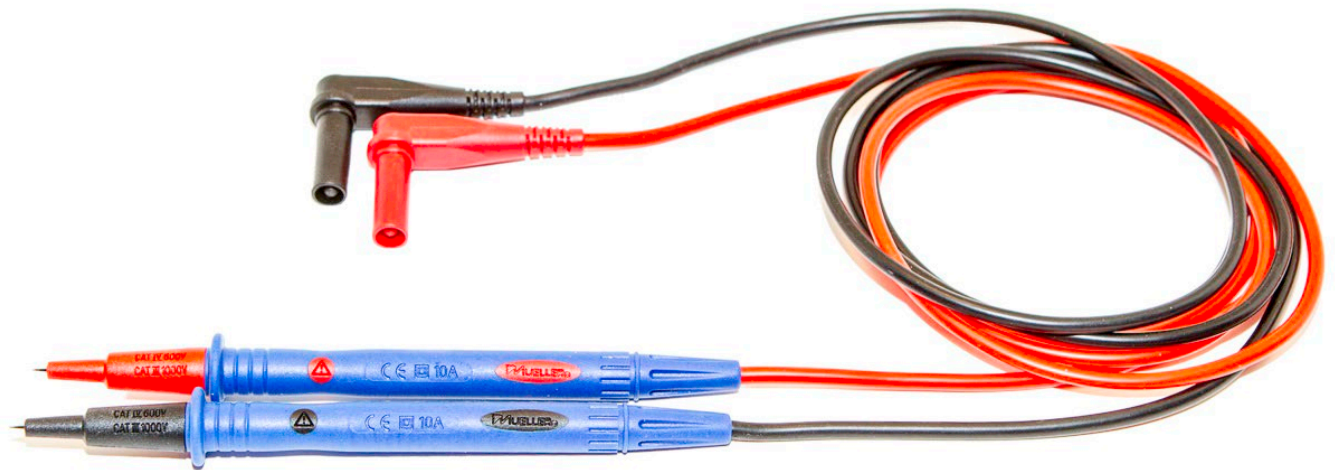

BU-P5519A (PREMIUM TEST PROBE SET)

- The BU-P5519A is Mueller's premium test probe set. It includes one red and one black soft grip test probe.
- Constructed with premium, ultra-flex 18 AWG silicone jacketed wire and have over-molded, shrouded, right angle, safety tip, industry standard 4mm banana plugs.
- Features "snap-on" safety tips for extended category III and IV voltage ratings.
- Compatible with all major DMM (Digital Multi-meter) brands that accept shrouded 4mm banana plugs.
- 4 feet (1.2m) long
- Ratings: Cat IV 600V (with safety tip); Cat III 1000V (with safety tip); Cat II 1000V (without safety tip); 10 Amps.
- RoHS Compliant