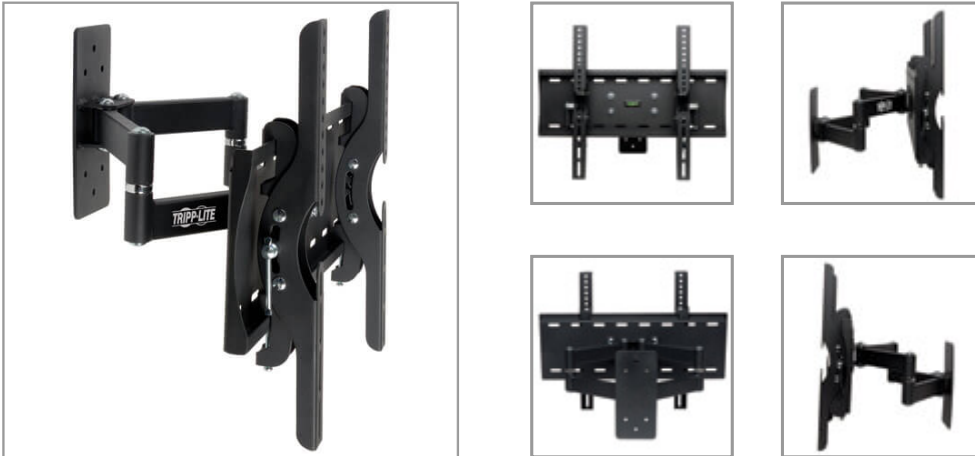

## Full-Motion Wall-Mount for 23" to 55" Flat-Screen Displays

MODEL NUMBER: DWM2342M

### Description

Tripp Lite's VESA-compliant DWM2342M Full-Motion Flat-Screen Wall Mount offers full-motion articulation and can free up valuable space in your workstation by allowing you to effortlessly reposition your display at any time, even after installation. Its sleek design features convenient one-touch display adjustment with tilt and swivel capabilities and fits most 23- to 55-inch flat-panel displays. Its durable, all-metal frame with scratch-resistant, powder-coat finish withstands the stress of repeated use and blends easily into any décor. It comes with all necessary mounting hardware and supports weights of up to 110 lbs. A built-in bubble level enables accurate display leveling. For peace of mind, the DWM2342M comes backed by a 5-year warranty.

### Features

- Tripp Lite's VESA-compliant DWM2342M Full-Motion Flat-Screen Wall Mount offers full-motion articulation and can free up valuable space in your workstation by allowing you to effortlessly reposition your display at any time, even after installation
- Sleek design features convenient one-touch display adjustment with tilt and swivel capabilities
- Fits most 23- to 55-inch flat-panel displays
- Durable, all-metal frame with scratch-resistant, powder-coat finish withstands the stress of repeated use and blends easily into any décor
- Comes with all necessary mounting hardware and supports weights of up to 110 lb
- Built-in bubble level enables accurate display leveling
- 5-year warranty

### Highlights

- **SEE NEW MODEL - DWM2655M**
- Can be used to increase available desk/table space in office applications
- Fits most flat-panel displays from 23" to 55"
- Convenient one-touch display adjustment for easy view optimization
- Equipped with a bubble level for accurate display leveling
- Wide range of motion with -10° to +10° tilt and 90° swivel capability
- Supports up to 110 lbs.
- 5-year warranty