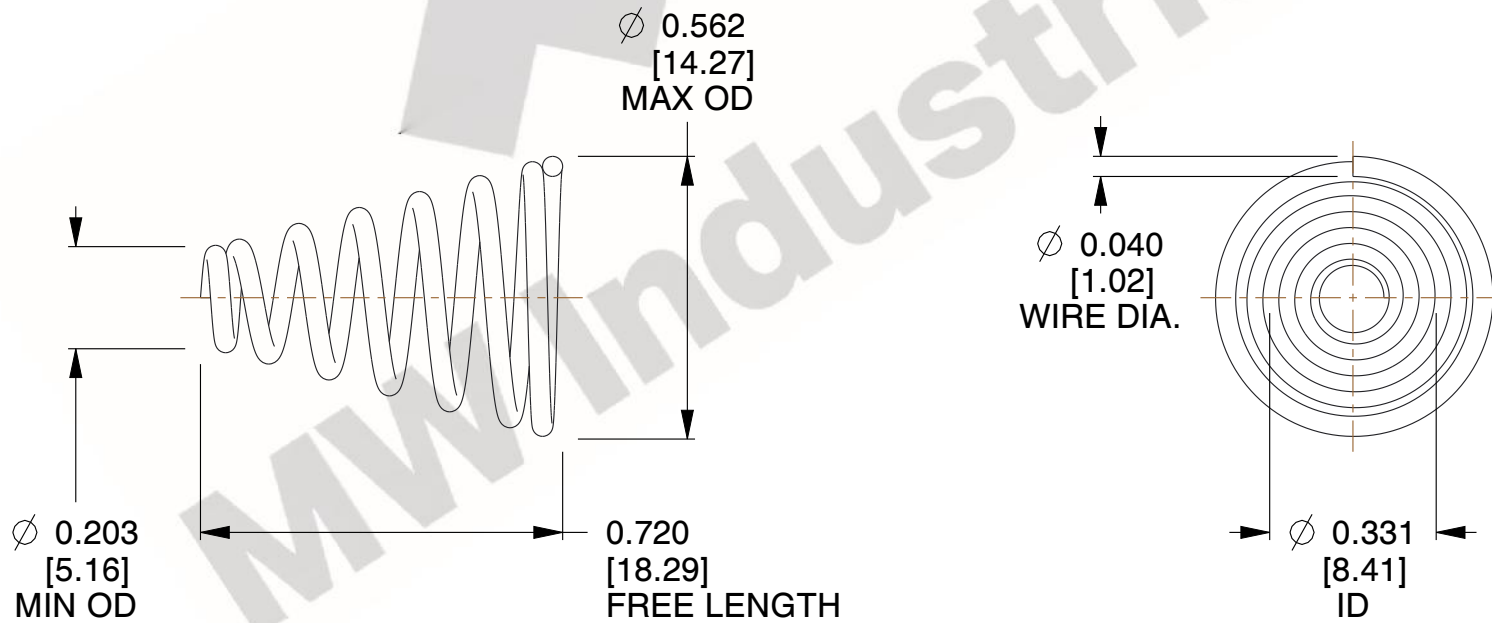

**NOTES:**

1. Material : Phosphor Bronze
2. Total Coils : 7.000
3. Solid Height : 0.450 (in)
4. Finish : ZINC
5. Ends : Closed
6. All Drawing Dimensions are in Inches [mm]

COMPONENT TAPERED SPRINGS