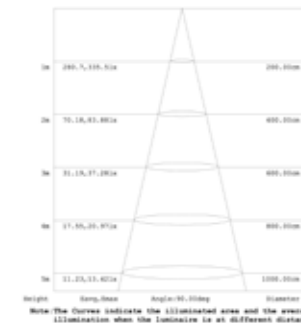

Distance vs Illumination