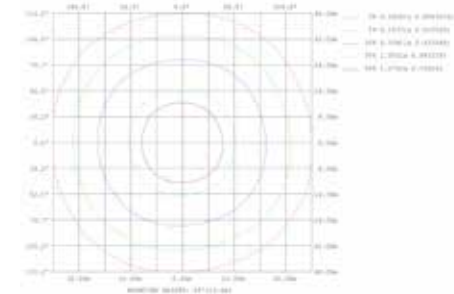

Isolux Diagram

Not all product variations listed on this page may be DLC qualified. Visit www.designlights.org/search to confirm qualification.