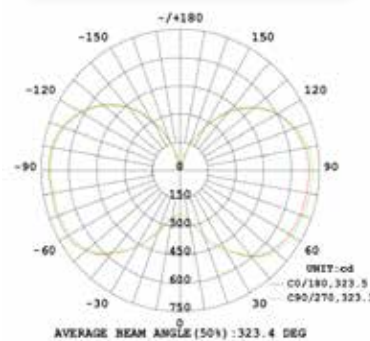

Luminous Intensity Distribution