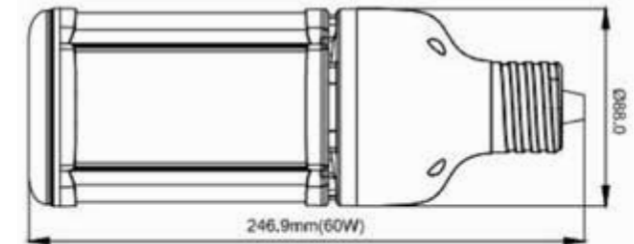

Que-2-TXT™
Questions?
scan to text us fast

HID EQUAL LED LAMPS

LARGE GEN 4 OMNI

250W

HID equal

specifications

| Consumption | Voltage | CRI | Lens | Heat Sink | L70 hours | Surge Protection | Ambient Temp (F) | Power Factor | UL listing | THC | Beam Angle | Enclosed Fixture Rated |
|-------------|---------------|------|---------------------|-----------|-----------|------------------|------------------|--------------|---------------|-------|------------------|------------------------|
| 45W - 60W | 100 - 277 V ⚡ | > 80 | clear polycarbonate | aluminum | 50,000 | 4 KV built-in | -40° - 113° | > 0.9 | damp location | < 20% | omni-directional | yes |

other

| Dimensions | Warranty | Gross Weight | Case QTY |
|-----------------------|----------|--------------|----------|
| 9.72" (L) x 3.46" (D) | 6 years | 2.38 lbs | 12 pcs |

Features

- ▶ 6 Year warranty
- ▶ 50,000 hour LED lifespan based on IES LM-80 results and TM-21 calculations
- ▶ Shatterproof