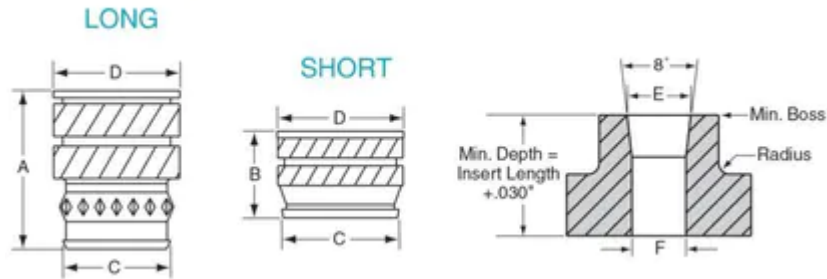

1024X375H-SS

A	0.375 in
Boss Size	0.554 in
Brand	RAF
C	0.251 in
D	0.297 in
F	0.246 in
Finish	None
Length E	0.277 in
Material	Stainless Steel
Series	H
Thread Size	10-24

PRODUCT OPTIONS

Finish
None
Black Oxide (26)
Chrome - Bright (10)
Chrome - Satin (11)
Chrome over Nickel (4)
Passivate - AMS 2700 TYPE 2 (48)
Passivate - ASTM A 380- 96 (47)