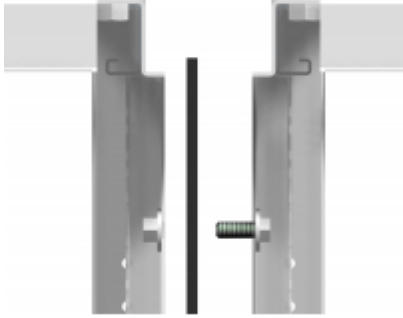

Quality Products. Service Excellence.

Frame Joining Kit *HMEJK Series*

- Heavy duty bolting kit connects side by side units at 8 points.
- Maintains UL/CSA Type 12 approvals.

Part No. **HMEJK**

Tags: HME, join, joining kit, bolting, Type 12