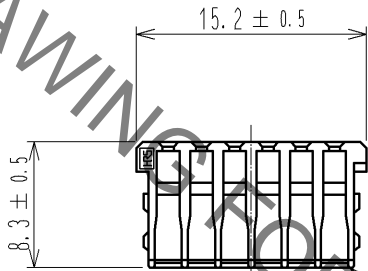

ELV, RoHS COMPLIANT

HRS DRAWING FOR REFERENCE

NOTE1. Use this products with housing.
 Housing product No. : CL775-0037-0

1	PBT	DARK GRAY, UL94V-0					
NO.	MATERIAL	FINISH , REMARKS		NO.	MATERIAL	FINISH , REMARKS	
UNITS mm		SCALE 2 : 1	COUNT 	DESCRIPTION OF REVISIONS		DESIGNED	CHECKED
HIROSE ELECTRIC CO., LTD.		APPROVED : AR. SHIRAI	11.12.20	DRAWING NO.		EDC4-169044-00	
		CHECKED : TY. TAKAHASHI	11.12.20	PART NO.		GT25-12DS-R	
		DESIGNED : TY. SAKASHITA	11.12.20	CODE NO.		CL775-0041-8-00	
		DRAWN : TY. SAKASHITA	11.12.20			1/1	