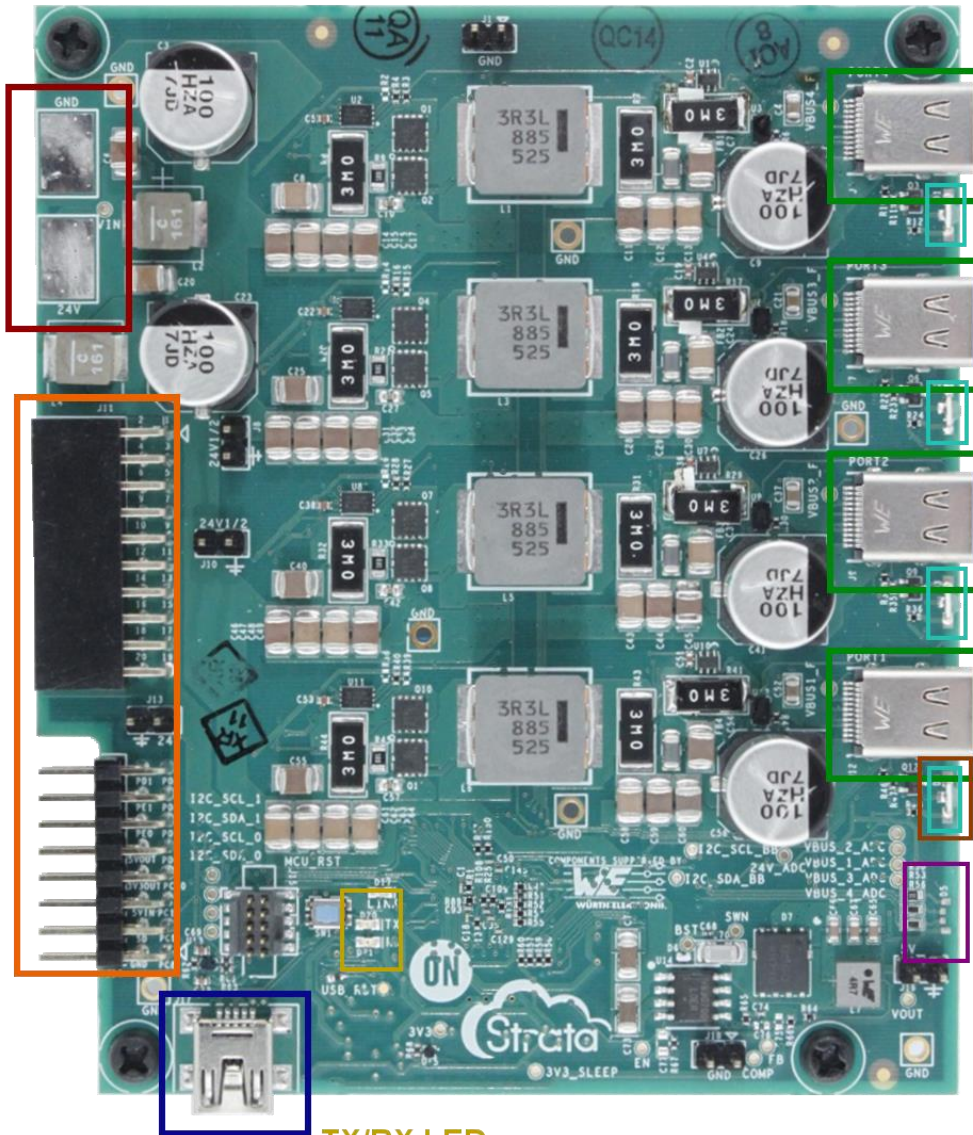

Input Voltage 24V

Strata Interface Connector

Port 4 USB-C
Port 4 ON LED

Port 3 USB-C
Port 3 ON LED

Port 2 USB-C **200W Total Max Power**
Port 2 ON LED

Port 1 USB-C
Port 1 ON LED
Assured Power ON LED (bottom)

Power LED (bottom)

MINI USB Strata Connection

TX/RX LEDs