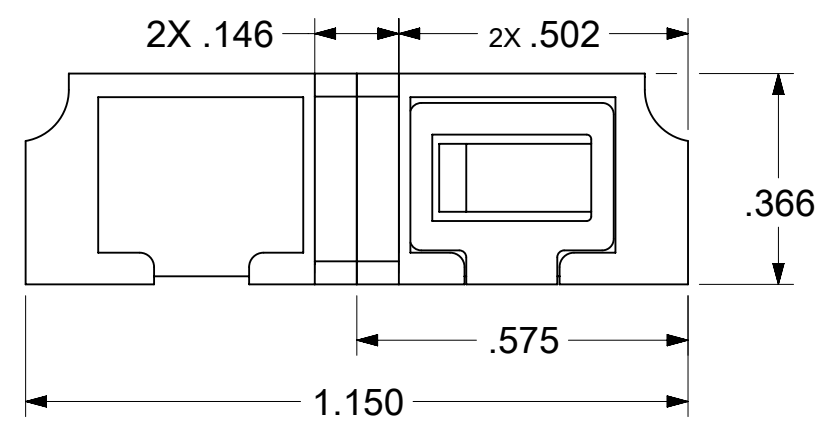

LC QUAD ADAPTER P/N	LC QUAD ADAPTER COLOR	SPLIT SLEEVE MATERIAL
106123-0100	BLUE	ZR
106123-1100	BEIGE	ZR
106123-2100	GREEN	ZR
106123-3100	AQUA	ZR

ISO VIEW 2
SCALE 1.5:1

ISO VIEW 1
SCALE 1.5:1

WHITE DUST CAP
4 PIECES

- NOTES:
1. ALL DIMENSIONS ARE FOR REFERENCE.
 2. DUST CAPS NOT SHOWN ON FRONT, BOTTOM AND RIGHT VIEW.
 3. LC QUAD ADAPTER HAS SC DUPLEX ADAPTER FOOTPRINT.

PRE-RELEASE
REFERENCE
USE ONLY

THIS DRAWING CONTAINS INFORMATION THAT IS PROPRIETARY TO MOLEX ELECTRONIC TECHNOLOGIES, LLC AND SHOULD NOT BE USED WITHOUT WRITTEN PERMISSION									
FUNCTIONAL SYMBOLS	DIMENSION UNITS	SCALE	CURRENT REV DESC:						
$\frac{A}{0}$	INCH	3:1	EC NO: 691076						
$\frac{C}{0}$	GENERAL TOLERANCES (UNLESS SPECIFIED)		DRWN: JHUANG18 2022/01/12						
$\frac{P}{0}$	ANGULAR TOL ± °		CHK'D: IGUMIN 2022/01/13						
DIVISIONAL SYMBOLS	4 PLACES ±		APPR: IGUMIN 2022/01/13						
	3 PLACES ±		INITIAL REVISION:						
	2 PLACES ±		DRWN: PGIBLIN 2005/12/06						
	1 PLACE ±		APPR: IGUMIN 2005/12/06						
	0 PLACES ±		THIRD ANGLE PROJECTION						
DRAFT WHERE APPLICABLE MUST REMAIN WITHIN DIMENSIONS			DRAWING C-SIZE		SERIES 106123		DOCUMENT NUMBER		
							SD-106123-X100		DOC TYPE
							PSD		DOC PART
							001		REVISION
							B1		
							MATERIAL NUMBER		CUSTOMER
							SEE TABLE		GENERAL MARKET
							SHEET NUMBER		
							1 OF 1		