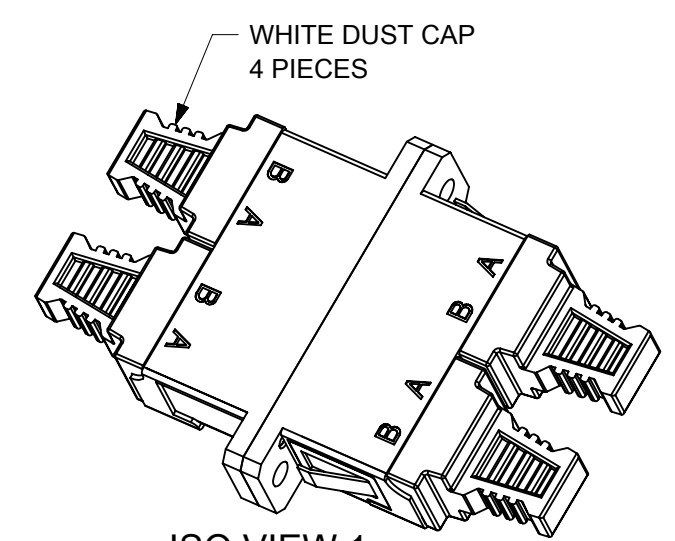

LC QUAD ADAPTER P/N	LC QUAD ADAPTER COLOR	SPLIT SLEEVE MATERIAL
106123-0100	BLUE	ZR
106123-1100	BEIGE	ZR
106123-2100	GREEN	ZR
106123-3100	AQUA	ZR

ISO VIEW 2
SCALE 1.5:1

ISO VIEW 1
SCALE 1.5:1

WHITE DUST CAP
4 PIECES

- NOTES:
1. ALL DIMENSIONS ARE FOR REFERENCE.
 2. DUST CAPS NOT SHOWN ON FRONT, BOTTOM AND RIGHT VIEW.
 3. LC QUAD ADAPTER HAS SC DUPLEX ADAPTER FOOTPRINT.

PRE-RELEASE
REFERENCE
USE ONLY

THIS DRAWING CONTAINS INFORMATION THAT IS PROPRIETARY TO MOLEX ELECTRONIC TECHNOLOGIES, LLC AND SHOULD NOT BE USED WITHOUT WRITTEN PERMISSION									
FUNCTIONAL SYMBOLS	DIMENSION UNITS	SCALE	CURRENT REV DESC:						
$\frac{A}{0}$	INCH	3:1	EC NO: 691076						
$\frac{C}{0}$	GENERAL TOLERANCES (UNLESS SPECIFIED)		DRWN: JHUANG18 2022/01/12						
$\frac{P}{0}$	ANGULAR TOL ± °		CHK'D: IGUMIN 2022/01/13						
DIVISIONAL SYMBOLS	4 PLACES ±		APPR: IGUMIN 2022/01/13						
	3 PLACES ±		INITIAL REVISION:						
	2 PLACES ±		DRWN: PGIBLIN 2005/12/06						
	1 PLACE ±		APPR: IGUMIN 2005/12/06						
	0 PLACES ±		THIRD ANGLE PROJECTION						
DRAFT WHERE APPLICABLE MUST REMAIN WITHIN DIMENSIONS			DRAWING C-SIZE		SERIES 106123		DOCUMENT NUMBER		
							SD-106123-X100		DOC TYPE
							PSD		DOC PART
							001		REVISION
							B1		
							MATERIAL NUMBER		CUSTOMER
							SEE TABLE		GENERAL MARKET
							SHEET NUMBER		
							1 OF 1		