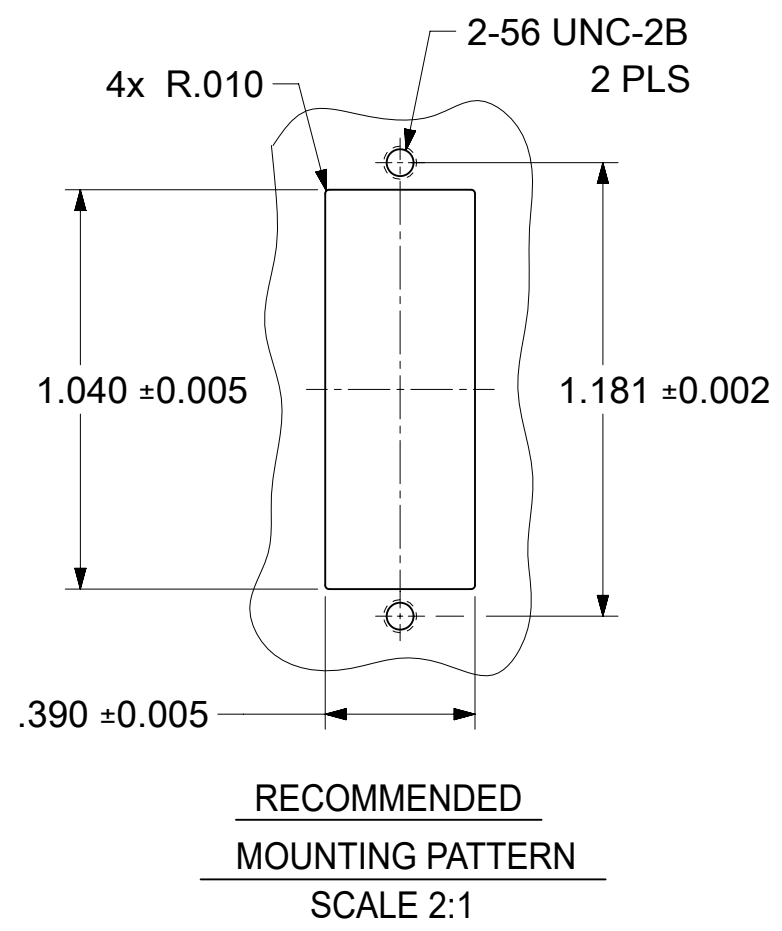

LC QUAD ADAPTER P/N	LC QUAD ADAPTER COLOR	SPLIT SLEEVE MATERIAL
106123-0100	BLUE	ZR
106123-1100	BEIGE	ZR
106123-2100	GREEN	ZR
106123-3100	AQUA	ZR

ISO VIEW 2
SCALE 1.5:1

ISO VIEW 1
SCALE 1.5:1

WHITE DUST CAP
4 PIECES

- NOTES:
1. ALL DIMENSIONS ARE FOR REFERENCE.
 2. DUST CAPS NOT SHOWN ON FRONT, BOTTOM AND RIGHT VIEW.
 3. LC QUAD ADAPTER HAS SC DUPLEX ADAPTER FOOTPRINT.

PRE-RELEASE
REFERENCE
USE ONLY

THIS DRAWING CONTAINS INFORMATION THAT IS PROPRIETARY TO MOLEX ELECTRONIC TECHNOLOGIES, LLC AND SHOULD NOT BE USED WITHOUT WRITTEN PERMISSION									
FUNCTIONAL SYMBOLS	DIMENSION UNITS	SCALE	CURRENT REV DESC:						
$\frac{A}{0}$	INCH	3:1	EC NO: 691076						
$\frac{C}{0}$	GENERAL TOLERANCES (UNLESS SPECIFIED)		DRWN: JHUANG18 2022/01/12						
$\frac{P}{0}$	ANGULAR TOL ± °		CHK'D: IGUMIN 2022/01/13						
DIVISIONAL SYMBOLS	4 PLACES ±		APPR: IGUMIN 2022/01/13						
	3 PLACES ±		INITIAL REVISION:						
	2 PLACES ±		DRWN: PGIBLIN 2005/12/06						
	1 PLACE ±		APPR: IGUMIN 2005/12/06						
	0 PLACES ±		THIRD ANGLE PROJECTION						
DRAFT WHERE APPLICABLE MUST REMAIN WITHIN DIMENSIONS			DRAWING C-SIZE		SERIES 106123		DOCUMENT NUMBER		
							SD-106123-X100		DOC TYPE
							PSD		DOC PART
							001		REVISION
							B1		
							MATERIAL NUMBER		CUSTOMER
							SEE TABLE		GENERAL MARKET
							SHEET NUMBER		
							1 OF 1		