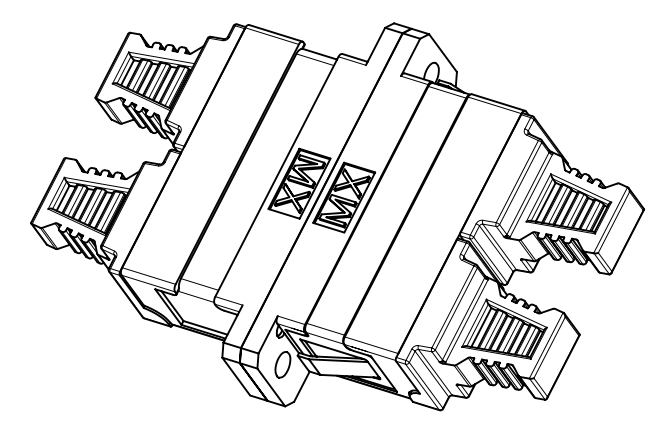

LC QUAD ADAPTER P/N	LC QUAD ADAPTER COLOR	SPLIT SLEEVE MATERIAL
106123-0100	BLUE	ZR
106123-1100	BEIGE	ZR
106123-2100	GREEN	ZR
106123-3100	AQUA	ZR

ISO VIEW 2
SCALE 1.5:1

ISO VIEW 1
SCALE 1.5:1

WHITE DUST CAP
4 PIECES

- NOTES:
1. ALL DIMENSIONS ARE FOR REFERENCE.
 2. DUST CAPS NOT SHOWN ON FRONT, BOTTOM AND RIGHT VIEW.
 3. LC QUAD ADAPTER HAS SC DUPLEX ADAPTER FOOTPRINT.

PRE-RELEASE
REFERENCE
USE ONLY

THIS DRAWING CONTAINS INFORMATION THAT IS PROPRIETARY TO MOLEX ELECTRONIC TECHNOLOGIES, LLC AND SHOULD NOT BE USED WITHOUT WRITTEN PERMISSION									
FUNCTIONAL SYMBOLS	DIMENSION UNITS	SCALE	CURRENT REV DESC:						
$\frac{A}{0}$	INCH	3:1	EC NO: 691076						
$\frac{C}{0}$	GENERAL TOLERANCES (UNLESS SPECIFIED)		DRWN: JHUANG18 2022/01/12						
$\frac{P}{0}$	ANGULAR TOL ± °		CHK'D: IGUMIN 2022/01/13						
DIVISIONAL SYMBOLS	4 PLACES ±		APPR: IGUMIN 2022/01/13						
	3 PLACES ±		INITIAL REVISION:						
	2 PLACES ±		DRWN: PGIBLIN 2005/12/06						
	1 PLACE ±		APPR: IGUMIN 2005/12/06						
	0 PLACES ±		THIRD ANGLE PROJECTION						
DRAFT WHERE APPLICABLE MUST REMAIN WITHIN DIMENSIONS			DRAWING C-SIZE		SERIES 106123		DOCUMENT NUMBER		
							SD-106123-X100		DOC TYPE
							PSD		DOC PART
							001		REVISION
							B1		
							MATERIAL NUMBER		CUSTOMER
							SEE TABLE		GENERAL MARKET
							SHEET NUMBER		
							1 OF 1		