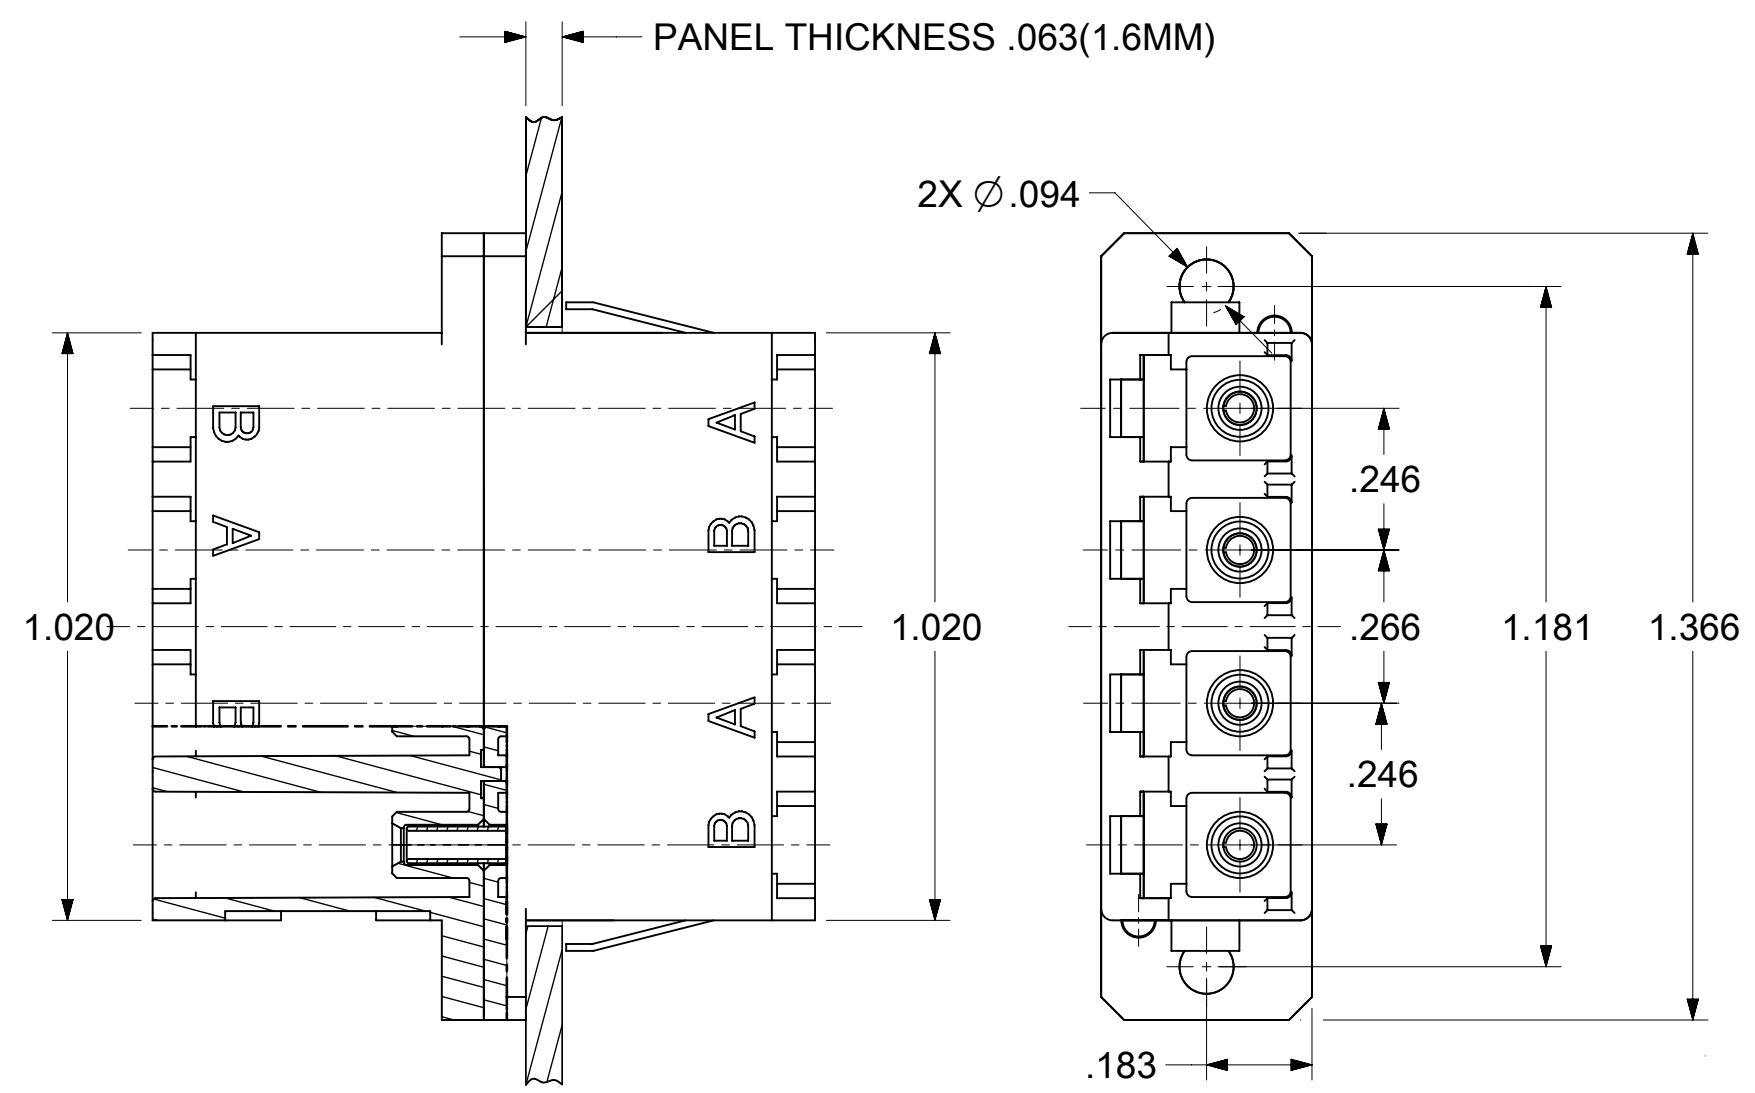

LC QUAD ADAPTER P/N	LC QUAD ADAPTER COLOR	SPLIT SLEEVE MATERIAL
106123-0100	BLUE	ZR
106123-1100	BEIGE	ZR
106123-2100	GREEN	ZR
106123-3100	AQUA	ZR

ISO VIEW 2
SCALE 1.5:1

ISO VIEW 1
SCALE 1.5:1

WHITE DUST CAP
4 PIECES

- NOTES:
1. ALL DIMENSIONS ARE FOR REFERENCE.
 2. DUST CAPS NOT SHOWN ON FRONT, BOTTOM AND RIGHT VIEW.
 3. LC QUAD ADAPTER HAS SC DUPLEX ADAPTER FOOTPRINT.

PRE-RELEASE
REFERENCE
USE ONLY

THIS DRAWING CONTAINS INFORMATION THAT IS PROPRIETARY TO MOLEX ELECTRONIC TECHNOLOGIES, LLC AND SHOULD NOT BE USED WITHOUT WRITTEN PERMISSION									
FUNCTIONAL SYMBOLS	DIMENSION UNITS	SCALE	CURRENT REV DESC:						
$\frac{A}{0}$	INCH	3:1	EC NO: 691076						
$\frac{C}{0}$	GENERAL TOLERANCES (UNLESS SPECIFIED)		DRWN: JHUANG18 2022/01/12						
$\frac{P}{0}$	ANGULAR TOL ± °		CHK'D: IGUMIN 2022/01/13						
DIVISIONAL SYMBOLS	4 PLACES ±		APPR: IGUMIN 2022/01/13						
	3 PLACES ±		INITIAL REVISION:						
	2 PLACES ±		DRWN: PGIBLIN 2005/12/06						
	1 PLACE ±		APPR: IGUMIN 2005/12/06						
	0 PLACES ±		THIRD ANGLE PROJECTION						
DRAFT WHERE APPLICABLE MUST REMAIN WITHIN DIMENSIONS			DRAWING C-SIZE		SERIES 106123		DOCUMENT NUMBER		
							SD-106123-X100		DOC TYPE
							PSD		DOC PART
							001		REVISION
							B1		
							MATERIAL NUMBER		CUSTOMER
							SEE TABLE		GENERAL MARKET
							SHEET NUMBER		
							1 OF 1		