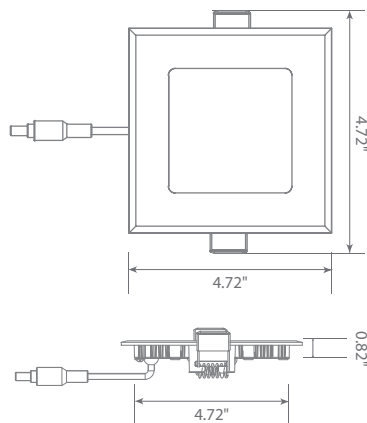

Product Dimensions