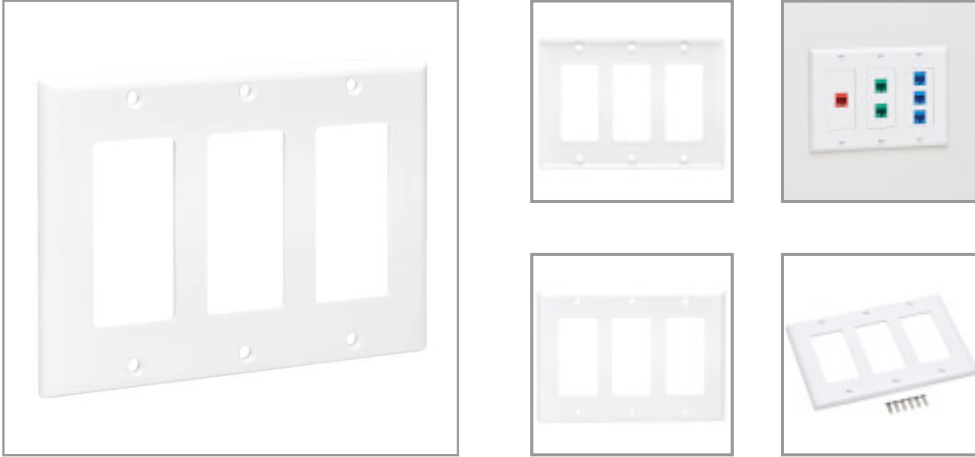

Triple-Gang Faceplate, Decora Style - Vertical, White

MODEL NUMBER: N042D-300-WH

Clean, simple Decora-style faceplate combines with wall-mount insert for terminating premise audio/video, voice or data applications.

Features

High-Impact Construction Designed to Blend In Seamlessly with Your In-Wall Application This triple-gang faceplate mounts flush with a Tripp Lite or other compatible Decora-style wall plate used for premise applications, such as the N042D Series (sold separately). The durable polycarbonate plate is white and blends elegantly into any home or office décor for a sleek, professional installation. Mounting screws are included for wall installation.

Specifications

OVERVIEW	
UPC Code	037332249678
Accessory Type	Wall Plate
Technology	Cat5/5e; Cat6; Cat6a; DisplayPort; HDBaseT; USB 2.0 (High Speed)
Country/Region	Global
PHYSICAL	
Color	White
Material of Construction	ABS
Total Number of Ports	0
ENVIRONMENTAL	
Operating Temperature Range	14° to 140°F (-10° to 60°C)

Highlights

- Ideal for home theater, VoIP or Ethernet in-wall wiring installations
- Compatible with Tripp Lite N042D-Series center plate inserts (sold separately)
- High-impact polycarbonate construction designed to last long in your décor
- Hardware included for mounting flush with compatible Decora-style insert plate