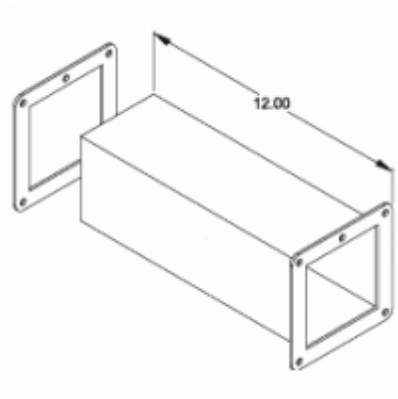

Quality Products. Service Excellence.

Cut-Off Fitting (Non Lay-In) 1485 W2 Series

- For lengths up to 12". Cut off body and weld on flange.

| Part No. | Size |
|----------|-----------|
| 1485BW2 | 2.5 x 2.5 |
| 1485CW2 | 4 x 4 |
| 1485DW2 | 6 x 6 |
| 1485EW2 | 8 x 8 |
| 1485FW2 | 12 x 6 |

One angle sealing plate included
Does not meet CSA or UL requirements

Data subject to change without notice

© 2023. Hammond Manufacturing Ltd. All rights reserved.