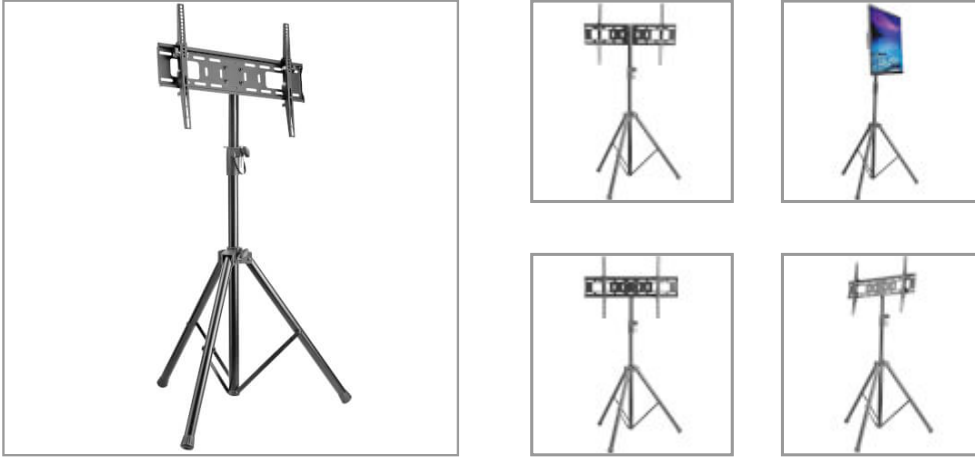

## Portable Digital Signage Stand for 37" to 70" Flat-Screen Displays

MODEL NUMBER: DMPDS3770TRIC

Tripod-style portable TV stand sets up quickly for delivering your message in a classroom, lobby or anywhere else with heavy foot traffic.

#### Set Up Your Digital Signage Wherever Your Audience Is

This portable TV stand fits most flat-panel displays, whiteboards and monitors from 37 to 70 inches (100 to 178 centimeters). It assembles easily to allow convenient setup wherever foot traffic flows, such as classrooms, trade shows, lecture halls, offices, auditoriums, restaurants, bars and hotels. The tripod-style stand adjusts to five different heights, and the display tilts for comfortable custom viewing.

#### Durable Steel Frame Designed to Last

The frame withstands the stress of repeated adjustments and supports up to 77 pounds (35 kilograms). Use the easy-grip knobs and security pin to lock the frame into place and protect the display against tipping. Because the tripod folds when not in use, the DMPDS3770TRIC is easy to transport and store.

### Highlights

- Supports most monitors, whiteboards and interactive displays from 37 to 70 in.
- Durable steel frame blends into any room décor and supports up to 77 lb.
- Tripod-style stand adjusts to different heights for comfortable custom viewing
- Easy-grip knobs and security pin lock stand into place and ensure display's safety