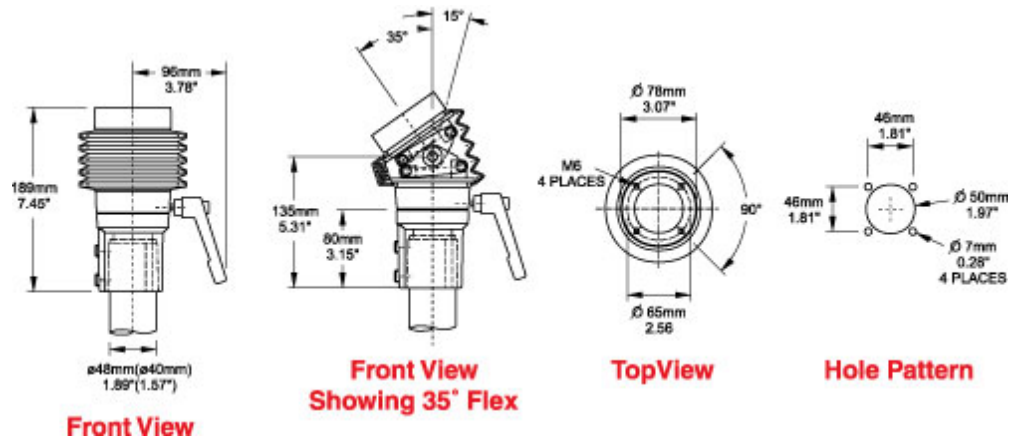

Quality Products. Service Excellence.

Tara Plus Tilt Coupling *TPSSTC Series*

- Attaches to enclosure.
- Accepts 48mm round tube perpendicular to enclosure top/bottom.
- Die-cast Aluminum G Al Si 12.
- Rotates 300°.
- Features an adjustable tilt mechanism up to 35°.