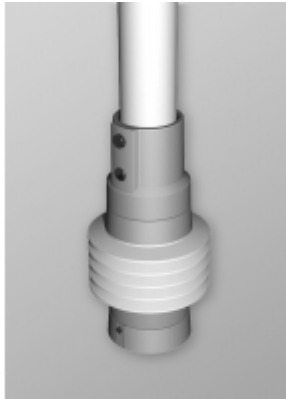

Quality Products. Service Excellence.

Tara Plus Tilt Coupling *TPSSTC Series*

- Attaches to enclosure.
- Accepts 48mm round tube perpendicular to enclosure top/bottom.
- Die-cast Aluminum G Al Si 12.
- Rotates 300°.
- Features an adjustable tilt mechanism up to 35°.