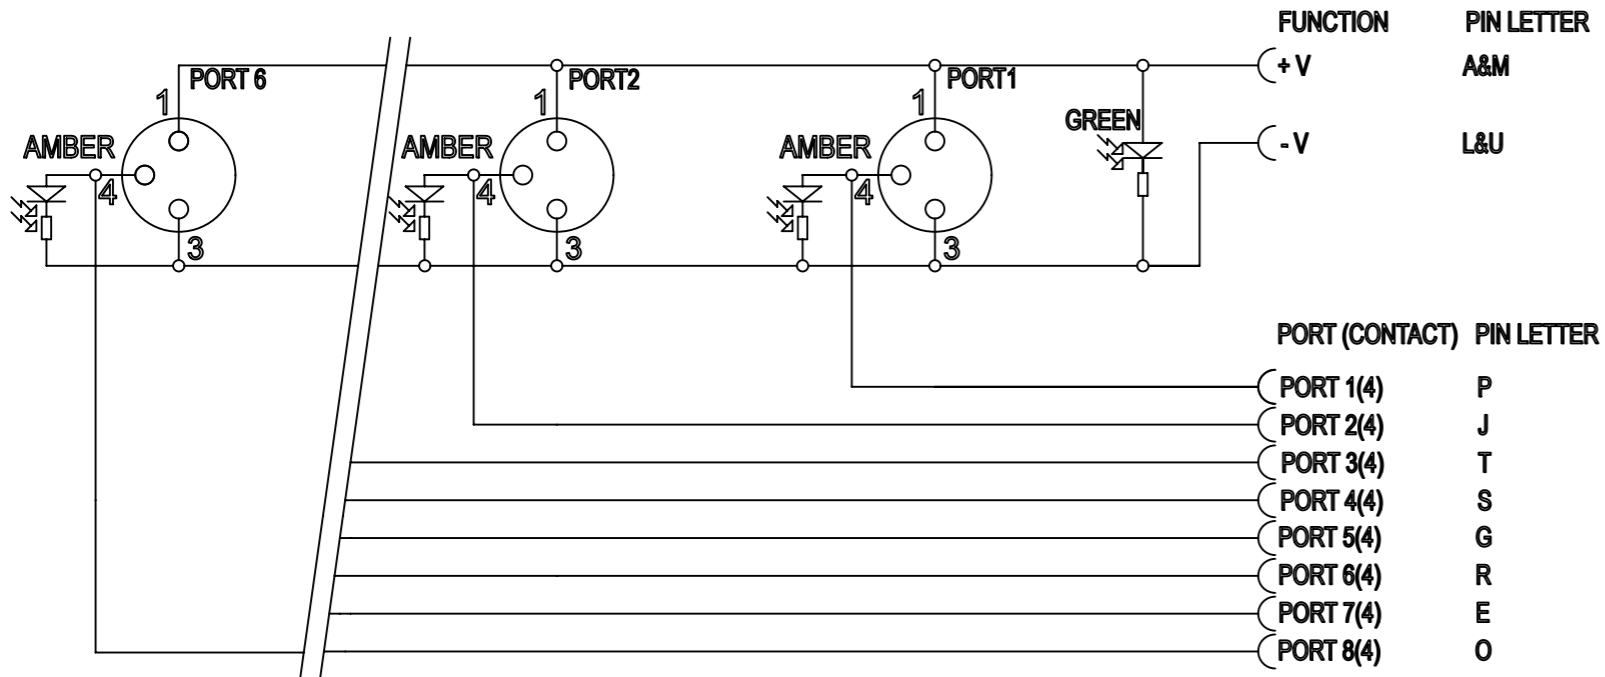

Wiring Diagram Single PNP

THIS DRAWING CONTAINS INFORMATION THAT IS PROPRIETARY TO MOLEX INCORPORATED AND SHOULD NOT BE USED WITHOUT WRITTEN PERMISSION

EC DESCRIPTION EC NO: 100833 DRWN: AAHLERS CHK'D: RSILLER APPR: RSILLER	2015/07/29 2015/08/27 2015/08/27	QUALITY SYMBOLS	GENERAL TOLERANCES (UNLESS SPECIFIED) ANGULAR TOL ± ° 4 PLACES ± 3 PLACES ± 2 PLACES ± 0.2 1 PLACE ± 0.3 0 PLACES ± 0.5 DRAFT WHERE APPLICABLE MUST REMAIN WITHIN DIMENSIONS	DIMENSION UNITS	SCALE				
		= 0 = 0 = 0 = 0 = 0 = 0 = 0		mm	1:1		MPIS M8 PNP 3P 8PT 12P M16 BK SINGLE		
				DRWN BY	DATE			AAHLERS	2015/07/21
				CHK'D BY	DATE		RSILLER	2015/07/23	PRODUCT CUSTOMER DRAWING
A1	REV			DRAWING SIZE	THIRD ANGLE PROJECTION	SERIES	MATERIAL NUMBER	CUSTOMER	
				A3		120247	SEE TABLE 1	GENERAL MARKET	
						DOCUMENT NUMBER	DOC TYPE	DOC PART	SHEET NUMBER
						1202470063	PSD	000	2 OF 2