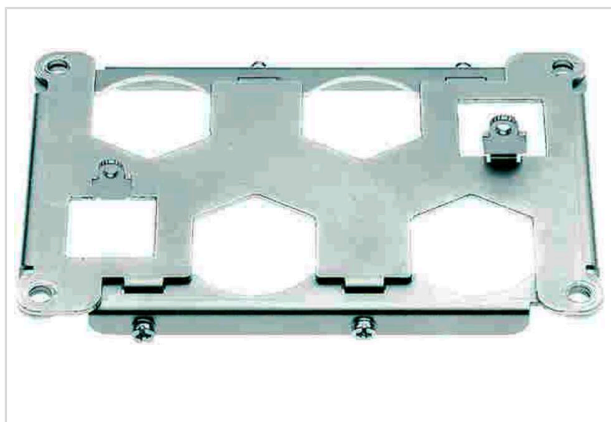

Han 48HPR frame for 4XHC350 for housing

Image is for illustration purposes only. Please refer to product description.

Part number	09 40 048 9810
Specification	Han 48HPR frame for 4XHC350 for housing
HARTING eCatalogue	https://b2b.harting.com/09400489810

Identification

Category	Accessories
Series of hoods/housings	Han [®] HPR
Type of accessory	Frame
Description of the accessory	for male inserts 4x HC 350 contacts + 2x Han [®] Q 5/0

Version

Gender	Male
Size	48 HPR