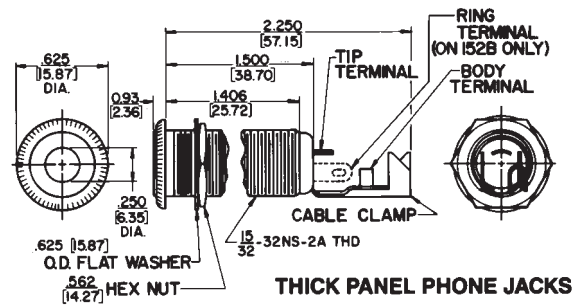

1/4" PHONE JACKS

DIMENSIONS ARE FOR REFERENCE ONLY $\frac{\text{Inch}}{\text{(mm)}}$

NOTE: Contact your Switchcraft Representative for price and delivery.