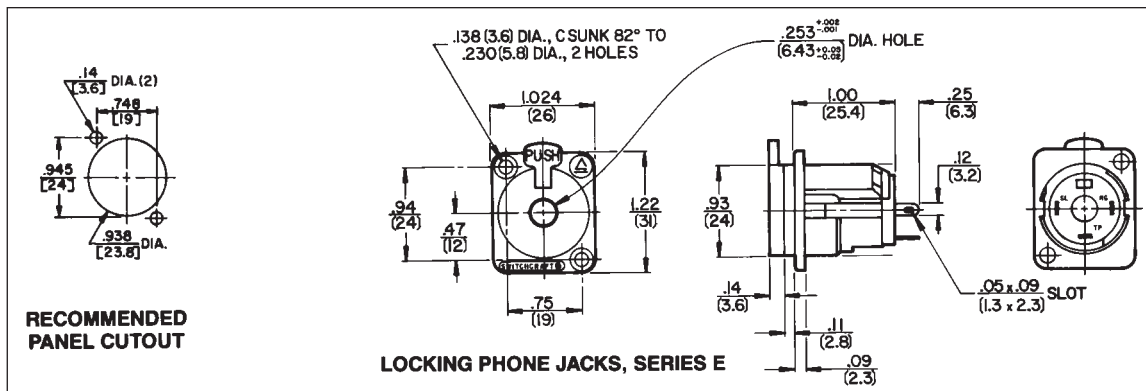

1/4" PHONE JACKS

DIMENSIONS ARE FOR REFERENCE ONLY $\frac{\text{Inch}}{\text{(mm)}}$

NOTE: Contact your Switchcraft Representative for price and delivery.