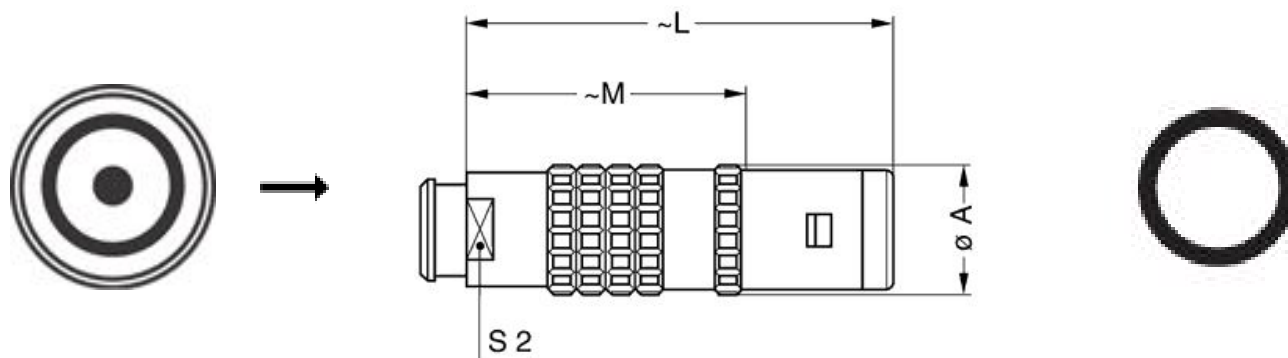

Others

Endurance (Shell): 5000 mating cycles
Temp (min / max): -55°C / +200°C
Humidity (max): <=95% [at 60 deg C /140 F]
Vibration: 15 g [10 Hz - 2000 Hz]
Shock Resistance: 100 g [6 ms]
Climatical Category: 50/175/21
Shielding (min): 95 dB (10 MHz)
Shielding (min): 80 dB (1 GHz)
Salt Spray Corrosion: >1000 hr

DRAWINGS

Dimensions

	A	L	M	S2
mm.	13	42	28	9
in.	0,51	1,65	1,10	0,35

RECOMMENDED BY LEMO

Tools

LEMO products and services are provided "as is". LEMO makes no warranties or representations with regard to LEMO product & services or use of them, express, implied or statutory, including for accuracy, completeness, or security. The user is fully responsible for his products and applications using LEMO components.