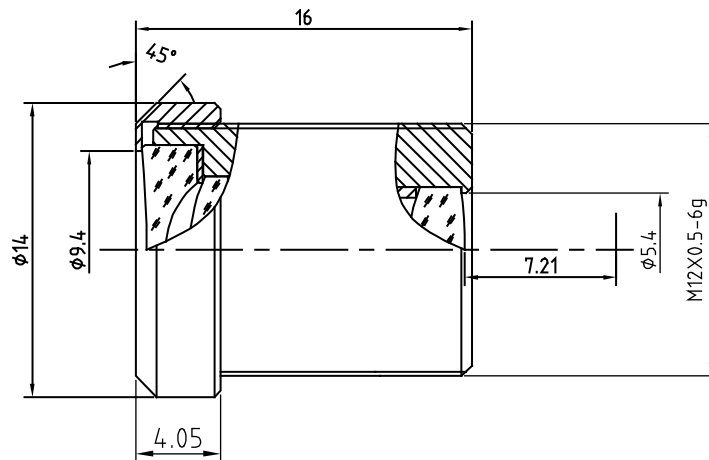

Lens Evetar M13B04218 F1.8 f4.2mm 1/3"

Order Numbers

- 2000035175 (without IR cut filter)
- 2000035176 (with IR cut filter)

Key Features

- S-mount lens with optimum price/performance ratio
- 1/3" lens with fixed focal length of 4.2 mm and fixed iris of f/1.8
- Available with IR cut filter (for color cameras) or without IR cut filter (for mono cameras)

Technical Specifications	
Image Circle	1/3"
Focal Length	4.2 mm
Aperture	f/1.8
Iris Type	fixed
MOD	200 mm
Resolution	MP
Angle of View (D / H / V)	89° / 71° / 49.5°
Back Focal Length	7.21 mm
Mount	M12x0.5-6g

(Dimensions in mm)