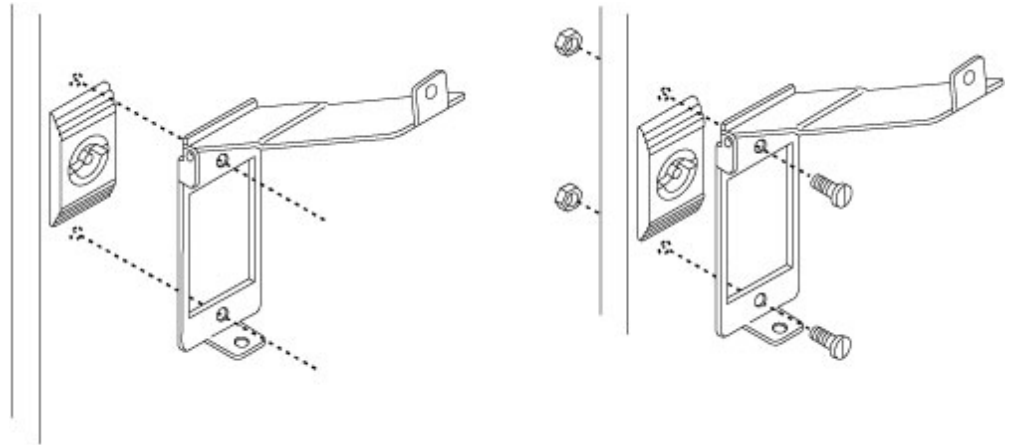

- Permits installation of padlock over the standard "Double Bar" quarter turn.
- 1.5 mm thick stainless steel.
- Easy installed in the field.

Padlocking Lock System Installation

Part No. PWPA

Data subject to change without notice