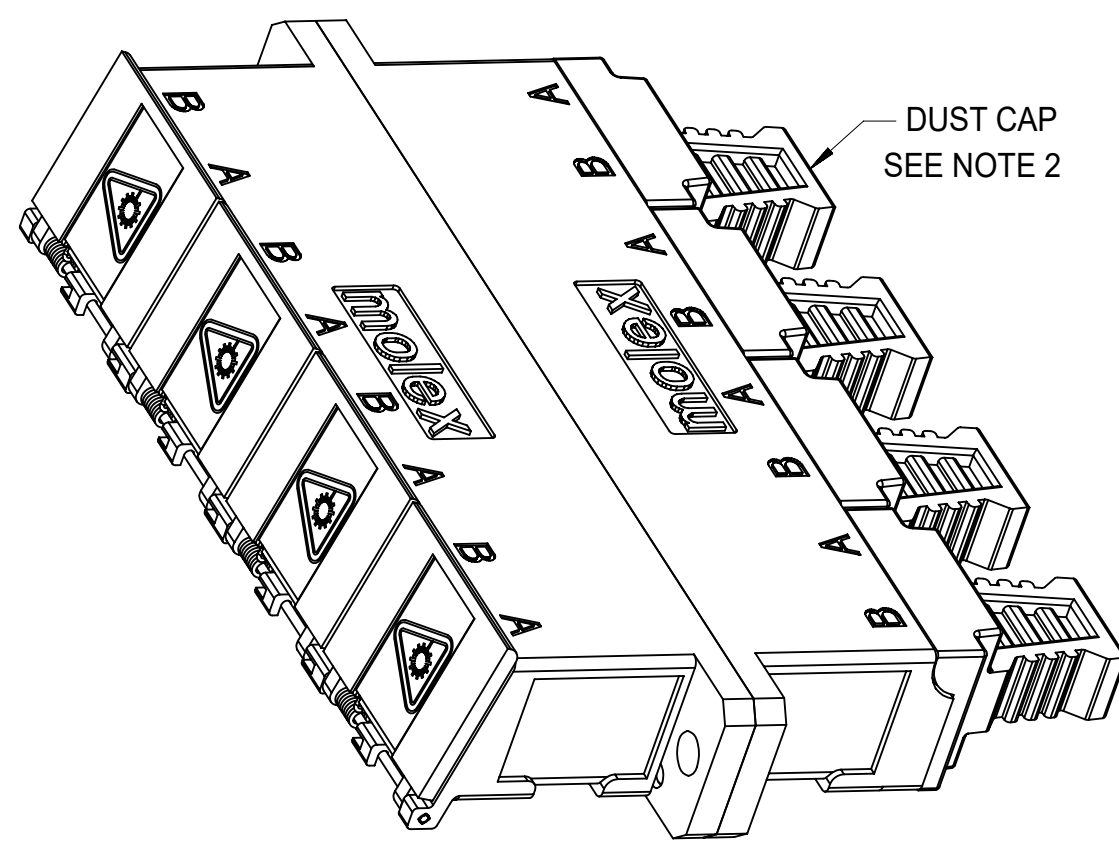

LC 8 PORT ADAPTER P/N	LC 8 PORT ADAPTER COLOR	SPLIT SLEEVE MATERIAL
106121-0100	BLUE	CERAMIC
106121-0101	GREEN	
106121-0102	BEIGE	
106121-0103	AQUA	

RECOMMENDED  
MOUNTING PATTERN

ISO VIEW

NOTES:  
1. ALL DIMENSIONS ARE FOR REFERENCE.  
2. DUST CAPS SHOWN IN ISO VIEW ONLY.

<b>FUNCTIONAL SYMBOLS</b> $\nabla_A = 0$ $\nabla_C = 0$ $\nabla_D = 0$	THIS DRAWING CONTAINS INFORMATION THAT IS PROPRIETARY TO MOLEX ELECTRONIC TECHNOLOGIES, LLC AND SHOULD NOT BE USED WITHOUT WRITTEN PERMISSION		CURRENT REV DESC:		
	DIMENSION UNITS	SCALE	EC NO: 652962		
	INCH/MM	1:1	DRWN: VIKESK1	2021/05/18	
	GENERAL TOLERANCES (UNLESS SPECIFIED)		CHK'D: WCHEN	2021/08/24	
<b>DIVISIONAL SYMBOLS</b> 4 PLACES ± 3 PLACES ± 2 PLACES ± 1 PLACE ± 0 PLACES ±	ANGULAR TOL ± °		APPR: WCHEN	2021/08/24	
	DRAFT WHERE APPLICABLE MUST REMAIN WITHIN DIMENSIONS		INITIAL REVISION:		
	THIRD ANGLE PROJECTION		DRWN: YBELENKIY	2011/08/18	
	DRAWING		APPR: WCHEN	2012/02/06	
SERIES		DOCUMENT NUMBER		DOC TYPE	
C-SIZE		SD-106121-0100		PSD	
MATERIAL NUMBER		CUSTOMER		DOC PART	
SEE TABLE		GENERAL MARKET		001	
SHEET NUMBER		REVISION		C	
1 OF 1					