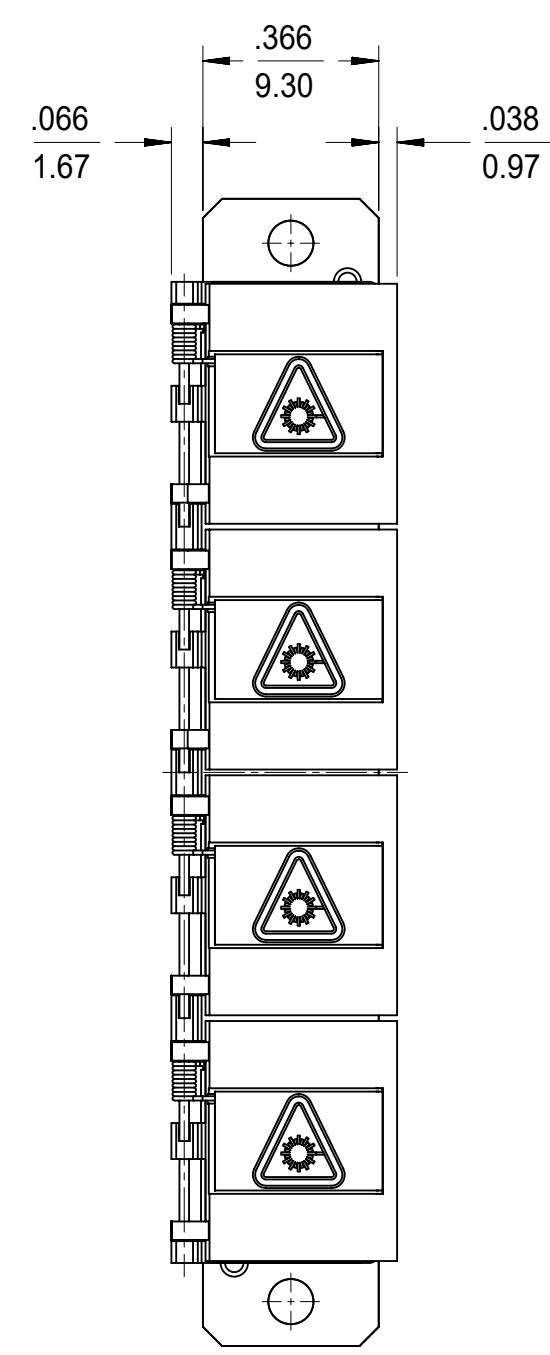

LC 8 PORT ADAPTER P/N	LC 8 PORT ADAPTER COLOR	SPLIT SLEEVE MATERIAL
106121-0100	BLUE	CERAMIC
106121-0101	GREEN	
106121-0102	BEIGE	
106121-0103	AQUA	

RECOMMENDED  
MOUNTING PATTERN

ISO VIEW

NOTES:  
1. ALL DIMENSIONS ARE FOR REFERENCE.  
2. DUST CAPS SHOWN IN ISO VIEW ONLY.

<b>FUNCTIONAL SYMBOLS</b> $\nabla_A = 0$ $\nabla_C = 0$ $\nabla_D = 0$	THIS DRAWING CONTAINS INFORMATION THAT IS PROPRIETARY TO MOLEX ELECTRONIC TECHNOLOGIES, LLC AND SHOULD NOT BE USED WITHOUT WRITTEN PERMISSION		CURRENT REV DESC:		
	DIMENSION UNITS	SCALE	EC NO: 652962		
	INCH/MM	1:1	DRWN: VIKESK1	2021/05/18	
	GENERAL TOLERANCES (UNLESS SPECIFIED)		CHK'D: WCHEN	2021/08/24	
<b>DIVISIONAL SYMBOLS</b> 4 PLACES ± 3 PLACES ± 2 PLACES ± 1 PLACE ± 0 PLACES ±	ANGULAR TOL ± °		APPR: WCHEN	2021/08/24	
	DRAFT WHERE APPLICABLE MUST REMAIN WITHIN DIMENSIONS		INITIAL REVISION:		
	THIRD ANGLE PROJECTION		DRWN: YBELENKIY	2011/08/18	
	DRAWING		APPR: WCHEN	2012/02/06	
SERIES		DOCUMENT NUMBER		DOC TYPE	
C-SIZE		SD-106121-0100		PSD	
MATERIAL NUMBER		CUSTOMER		DOC PART	
SEE TABLE		GENERAL MARKET		001	
SHEET NUMBER		REVISION		C	
1 OF 1					