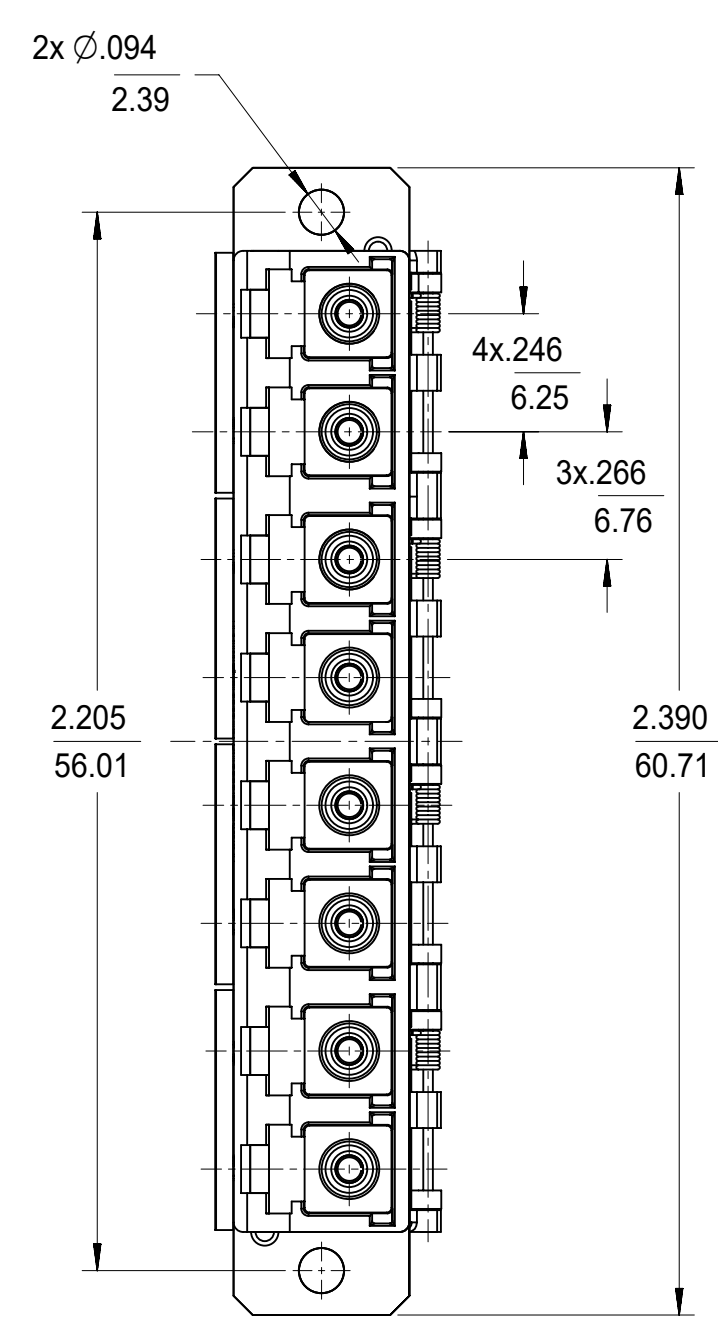

LC 8 PORT ADAPTER P/N	LC 8 PORT ADAPTER COLOR	SPLIT SLEEVE MATERIAL
106121-0100	BLUE	CERAMIC
106121-0101	GREEN	
106121-0102	BEIGE	
106121-0103	AQUA	

RECOMMENDED  
MOUNTING PATTERN

ISO VIEW

NOTES:  
1. ALL DIMENSIONS ARE FOR REFERENCE.  
2. DUST CAPS SHOWN IN ISO VIEW ONLY.

<b>FUNCTIONAL SYMBOLS</b> $\nabla_A = 0$ $\nabla_C = 0$ $\nabla_D = 0$	THIS DRAWING CONTAINS INFORMATION THAT IS PROPRIETARY TO MOLEX ELECTRONIC TECHNOLOGIES, LLC AND SHOULD NOT BE USED WITHOUT WRITTEN PERMISSION		CURRENT REV DESC:		
	DIMENSION UNITS	SCALE	EC NO: 652962		
	INCH/MM	1:1	DRWN: VIKESK1	2021/05/18	
	GENERAL TOLERANCES (UNLESS SPECIFIED)		CHK'D: WCHEN	2021/08/24	
<b>DIVISIONAL SYMBOLS</b> 4 PLACES ± 3 PLACES ± 2 PLACES ± 1 PLACE ± 0 PLACES ±	ANGULAR TOL ± °		APPR: WCHEN	2021/08/24	
	DRAFT WHERE APPLICABLE MUST REMAIN WITHIN DIMENSIONS		INITIAL REVISION:		
	THIRD ANGLE PROJECTION		DRWN: YBELENKIY	2011/08/18	
	DRAWING		APPR: WCHEN	2012/02/06	
SERIES		DOCUMENT NUMBER		DOC TYPE	
C-SIZE		SD-106121-0100		PSD	
MATERIAL NUMBER		CUSTOMER		DOC PART	
SEE TABLE		GENERAL MARKET		001	
SHEET NUMBER		REVISION		C	
1 OF 1					