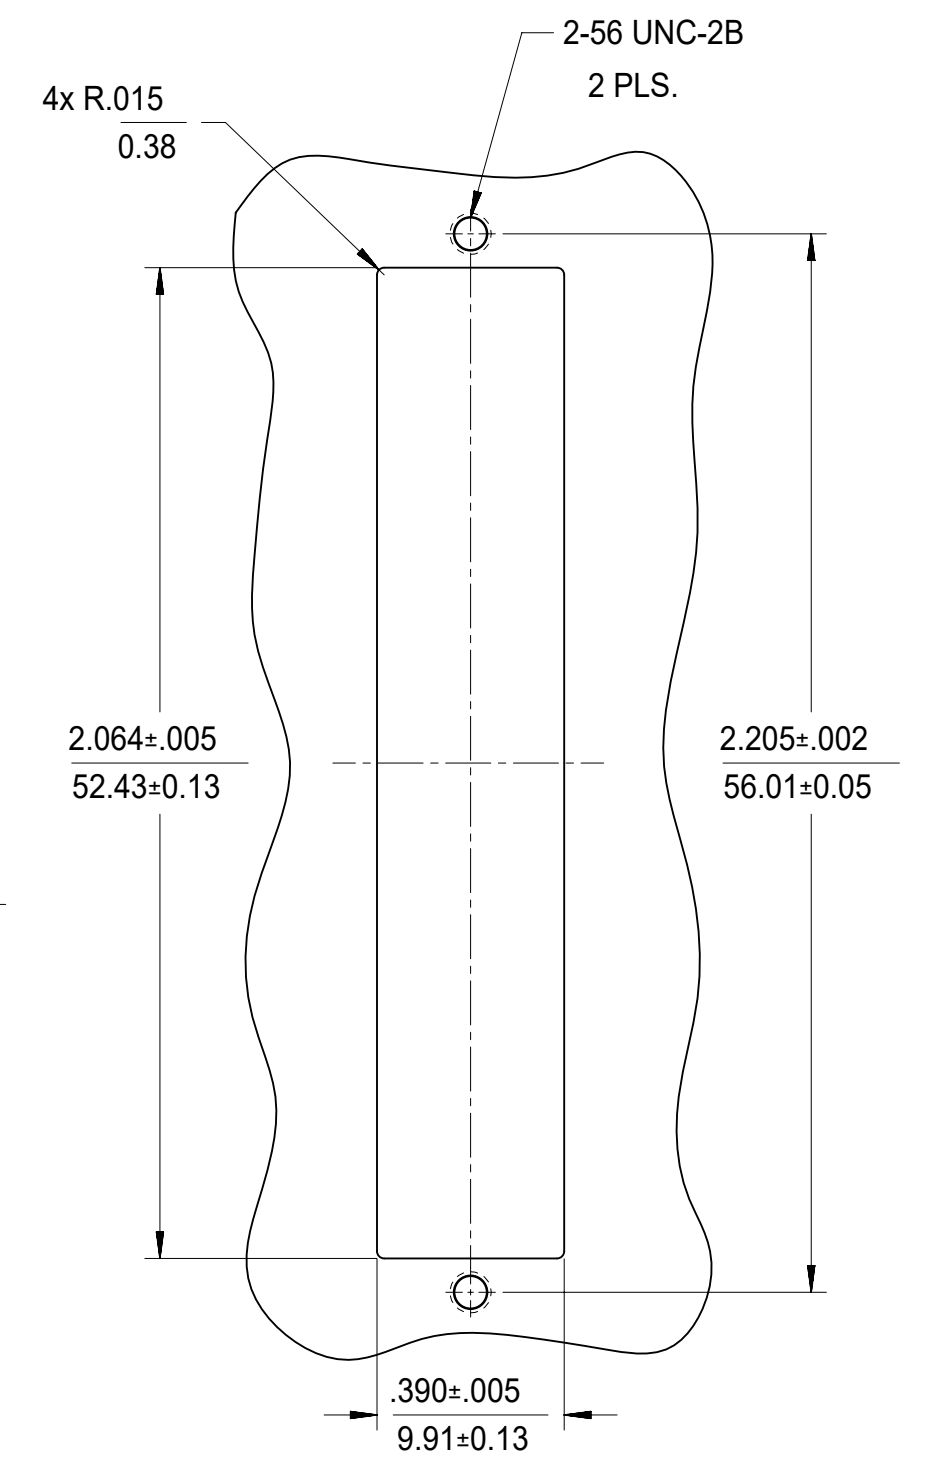

LC 8 PORT ADAPTER P/N	LC 8 PORT ADAPTER COLOR	SPLIT SLEEVE MATERIAL
106121-0100	BLUE	CERAMIC
106121-0101	GREEN	
106121-0102	BEIGE	
106121-0103	AQUA	

RECOMMENDED  
MOUNTING PATTERN

ISO VIEW

NOTES:  
1. ALL DIMENSIONS ARE FOR REFERENCE.  
2. DUST CAPS SHOWN IN ISO VIEW ONLY.

<b>FUNCTIONAL SYMBOLS</b> $\nabla_A = 0$ $\nabla_C = 0$ $\nabla_D = 0$	THIS DRAWING CONTAINS INFORMATION THAT IS PROPRIETARY TO MOLEX ELECTRONIC TECHNOLOGIES, LLC AND SHOULD NOT BE USED WITHOUT WRITTEN PERMISSION		CURRENT REV DESC:		
	DIMENSION UNITS	SCALE	EC NO: 652962		
	INCH/MM	1:1	DRWN: VIKESK1	2021/05/18	
	GENERAL TOLERANCES (UNLESS SPECIFIED)		CHK'D: WCHEN	2021/08/24	
<b>DIVISIONAL SYMBOLS</b> 4 PLACES ± 3 PLACES ± 2 PLACES ± 1 PLACE ± 0 PLACES ±	ANGULAR TOL ± °		APPR: WCHEN	2021/08/24	
	DRAFT WHERE APPLICABLE MUST REMAIN WITHIN DIMENSIONS		INITIAL REVISION:		
	THIRD ANGLE PROJECTION		DRWN: YBELENKIY	2011/08/18	
	DRAWING		APPR: WCHEN	2012/02/06	
SERIES		DOCUMENT NUMBER		DOC TYPE	
C-SIZE		SD-106121-0100		PSD	
MATERIAL NUMBER		CUSTOMER		DOC PART	
SEE TABLE		GENERAL MARKET		001	
SHEET NUMBER		REVISION		C	
1 OF 1					