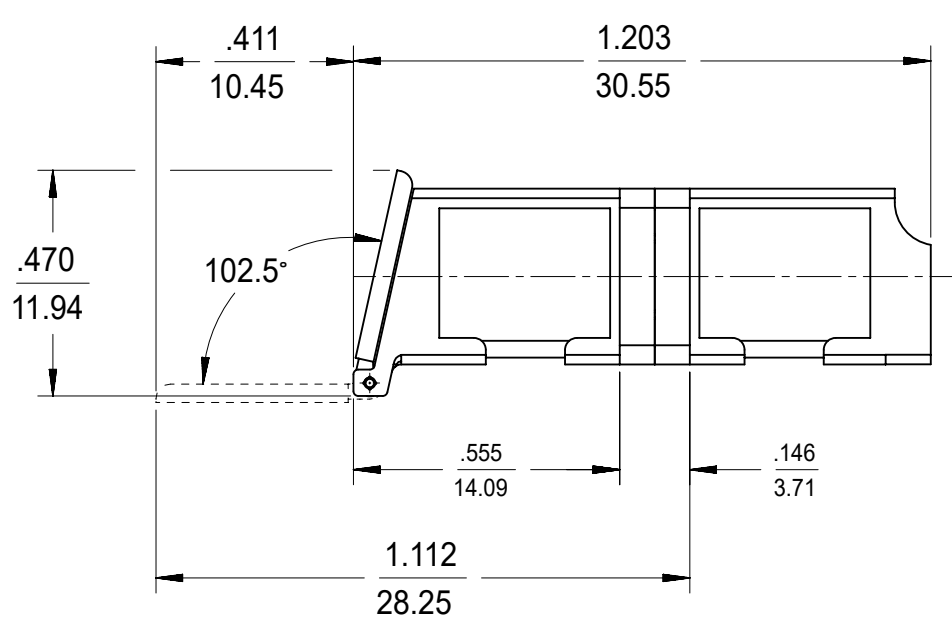

LC 8 PORT ADAPTER P/N	LC 8 PORT ADAPTER COLOR	SPLIT SLEEVE MATERIAL
106121-0100	BLUE	CERAMIC
106121-0101	GREEN	
106121-0102	BEIGE	
106121-0103	AQUA	

RECOMMENDED  
MOUNTING PATTERN

ISO VIEW

NOTES:  
1. ALL DIMENSIONS ARE FOR REFERENCE.  
2. DUST CAPS SHOWN IN ISO VIEW ONLY.

<b>FUNCTIONAL SYMBOLS</b> $\nabla_A = 0$ $\nabla_C = 0$ $\nabla_D = 0$	THIS DRAWING CONTAINS INFORMATION THAT IS PROPRIETARY TO MOLEX ELECTRONIC TECHNOLOGIES, LLC AND SHOULD NOT BE USED WITHOUT WRITTEN PERMISSION		CURRENT REV DESC:		
	DIMENSION UNITS	SCALE	EC NO: 652962		
	INCH/MM	1:1	DRWN: VIKESK1	2021/05/18	
	GENERAL TOLERANCES (UNLESS SPECIFIED)		CHK'D: WCHEN	2021/08/24	
<b>DIVISIONAL SYMBOLS</b> 4 PLACES ± 3 PLACES ± 2 PLACES ± 1 PLACE ± 0 PLACES ±	ANGULAR TOL ± °		APPR: WCHEN	2021/08/24	
	DRAFT WHERE APPLICABLE MUST REMAIN WITHIN DIMENSIONS		INITIAL REVISION:		
	THIRD ANGLE PROJECTION		DRWN: YBELENKIY	2011/08/18	
	DRAWING		APPR: WCHEN	2012/02/06	
SERIES		DOCUMENT NUMBER		DOC TYPE	
C-SIZE		SD-106121-0100		PSD	
MATERIAL NUMBER		CUSTOMER		DOC PART	
SEE TABLE		GENERAL MARKET		001	
SHEET NUMBER		REVISION		C	
1 OF 1					