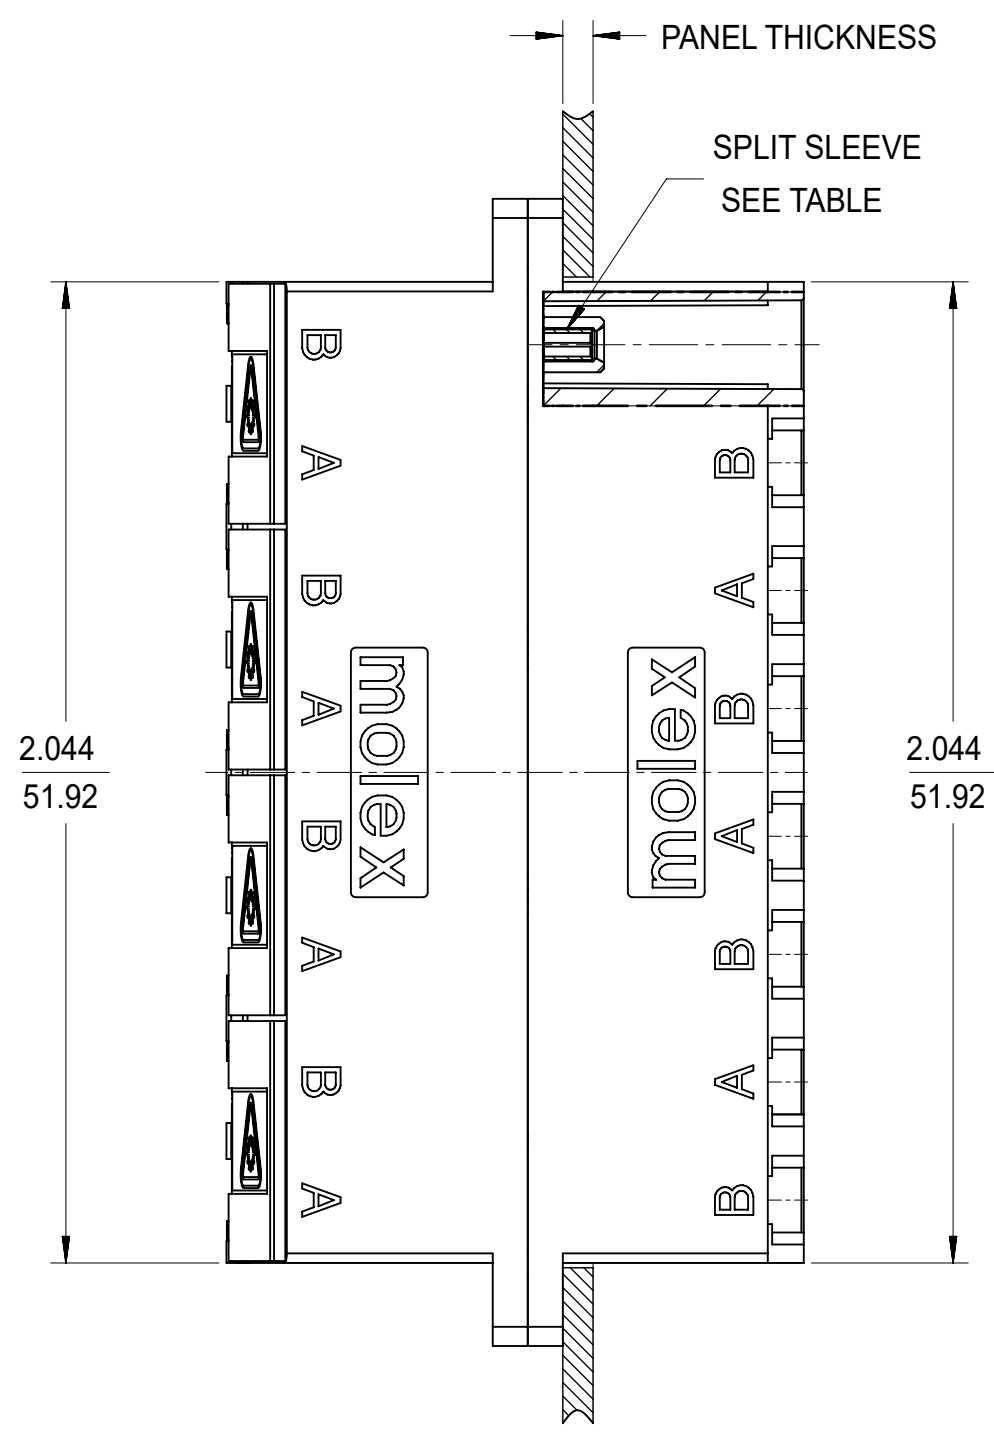

LC 8 PORT ADAPTER P/N	LC 8 PORT ADAPTER COLOR	SPLIT SLEEVE MATERIAL
106121-0100	BLUE	CERAMIC
106121-0101	GREEN	
106121-0102	BEIGE	
106121-0103	AQUA	

RECOMMENDED  
MOUNTING PATTERN

ISO VIEW

NOTES:  
1. ALL DIMENSIONS ARE FOR REFERENCE.  
2. DUST CAPS SHOWN IN ISO VIEW ONLY.

<b>FUNCTIONAL SYMBOLS</b> $\nabla_A = 0$ $\nabla_C = 0$ $\nabla_D = 0$	THIS DRAWING CONTAINS INFORMATION THAT IS PROPRIETARY TO MOLEX ELECTRONIC TECHNOLOGIES, LLC AND SHOULD NOT BE USED WITHOUT WRITTEN PERMISSION		CURRENT REV DESC:		
	DIMENSION UNITS	SCALE	EC NO: 652962		
	INCH/MM	1:1	DRWN: VIKESK1	2021/05/18	
	GENERAL TOLERANCES (UNLESS SPECIFIED)		CHK'D: WCHEN	2021/08/24	
<b>DIVISIONAL SYMBOLS</b> 4 PLACES ± 3 PLACES ± 2 PLACES ± 1 PLACE ± 0 PLACES ±	ANGULAR TOL ± °		APPR: WCHEN	2021/08/24	
	DRAFT WHERE APPLICABLE MUST REMAIN WITHIN DIMENSIONS		INITIAL REVISION:		
	THIRD ANGLE PROJECTION		DRWN: YBELENKIY	2011/08/18	
	DRAWING		APPR: WCHEN	2012/02/06	
SERIES		DOCUMENT NUMBER		DOC TYPE	
C-SIZE		SD-106121-0100		PSD	
MATERIAL NUMBER		CUSTOMER		DOC PART	
SEE TABLE		GENERAL MARKET		001	
SHEET NUMBER		REVISION		C	
1 OF 1					