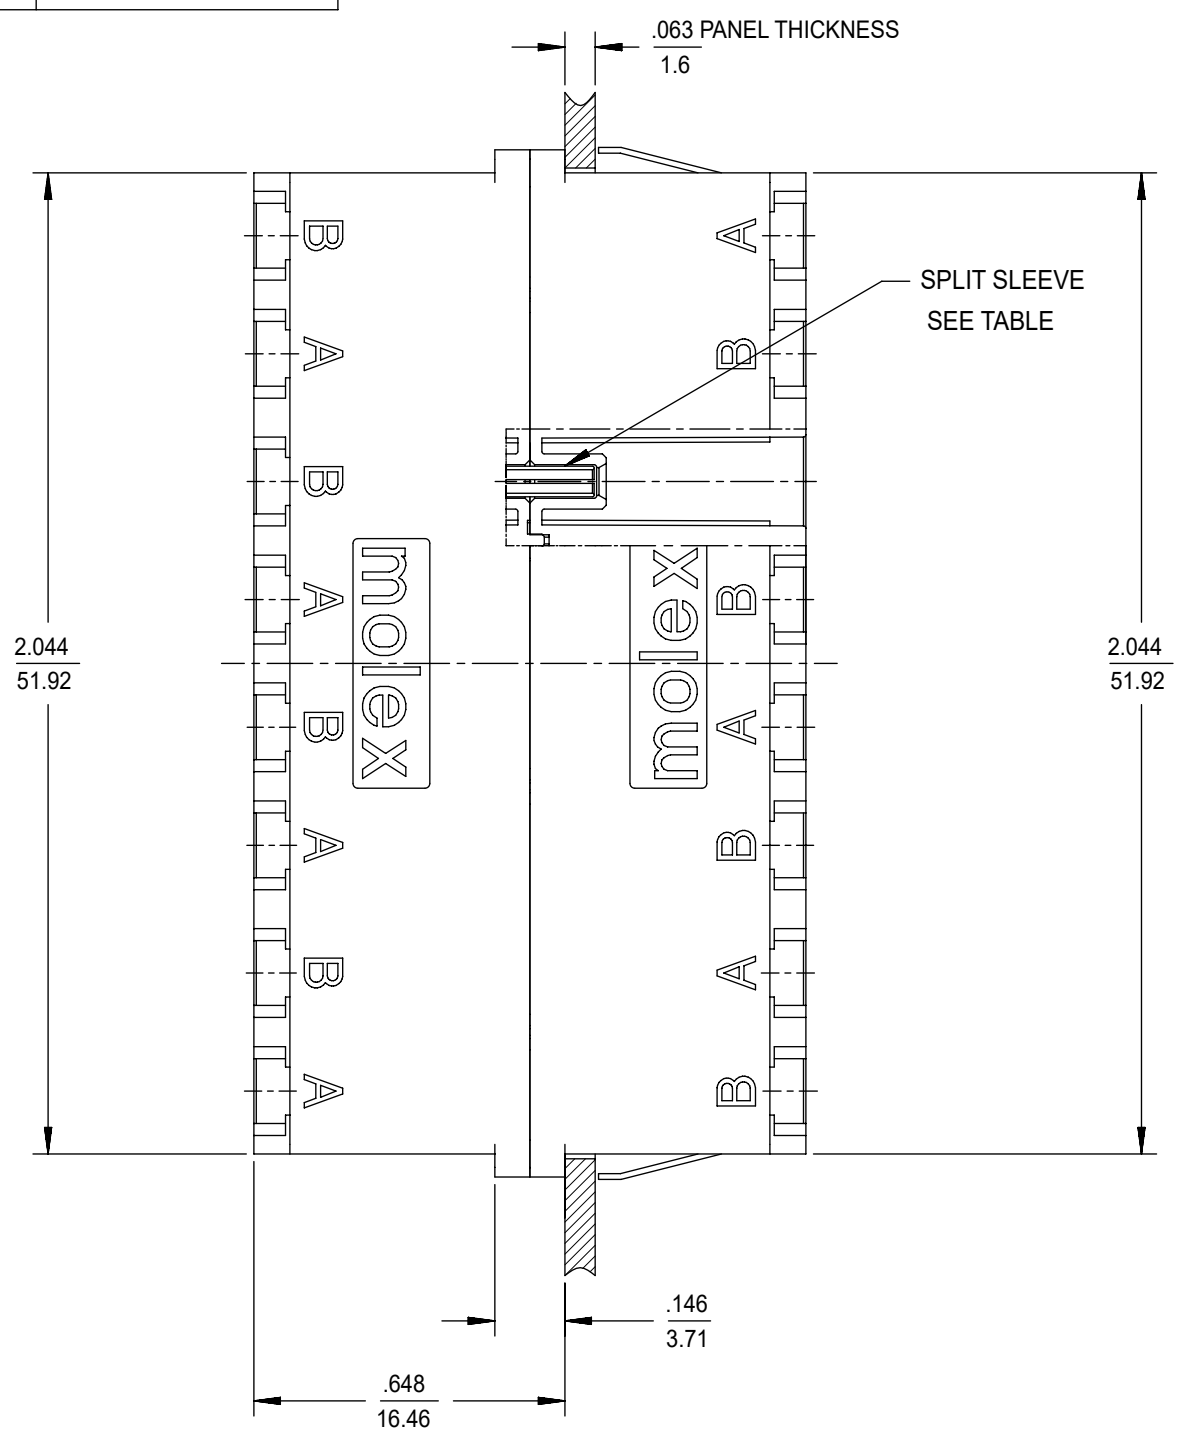

LC 8 PORT ADAPTER		SPLIT SLEEVE MATERIAL
P/N	COLOR	
106121-0400	BLUE	
106121-0401	GREEN	
106121-0402	BEIGE	
106121-0403	AQUA	CERAMIC

Left2
RECOMMENDED
MOUNTING PATTERN

NOTES:
1. ALL DIMENSIONS ARE FOR REFERENCE.
2. DUST CAPS SHOWN IN ISO VIEW ONLY.

FUNCTIONAL SYMBOLS	THIS DRAWING CONTAINS INFORMATION THAT IS PROPRIETARY TO MOLEX ELECTRONIC TECHNOLOGIES, LLC AND SHOULD NOT BE USED WITHOUT WRITTEN PERMISSION		CURRENT REV DESC:					
	DIMENSION UNITS	SCALE						
FA = 0	IN/MM	2.5:1	EC NO: 652962 DRWN: SKRISHNAMU01 2021/05/28 CHK'D: WCHEN 2021/08/24 APPR: WCHEN 2021/08/24		LC 8 PORT ADAPTER SNAP MOUNT PRODUCT CUSTOMER DRAWING			
EA = 0	GENERAL TOLERANCES (UNLESS SPECIFIED)							
EP = 0	ANGULAR TOL ± °							
DIVISIONAL SYMBOLS	4 PLACES	±	INITIAL REVISION: DRWN: YBELENKIY 2011/09/09 APPR: WCHEN 2012/02/06		DOCUMENT NUMBER	DOC TYPE	DOC PART	REVISION
	3 PLACES	±			SD-106121-0400	PSD	001	C
	2 PLACES	±			MATERIAL NUMBER	CUSTOMER	SHEET NUMBER	
	1 PLACE	±			SEE TABLE	GENERAL MARKET	1 OF 1	
0 PLACES	±	DRAFT WHERE APPLICABLE MUST REMAIN WITHIN DIMENSIONS	THIRD ANGLE PROJECTION	DRAWING	SERIES			
				C-SIZE	106121			