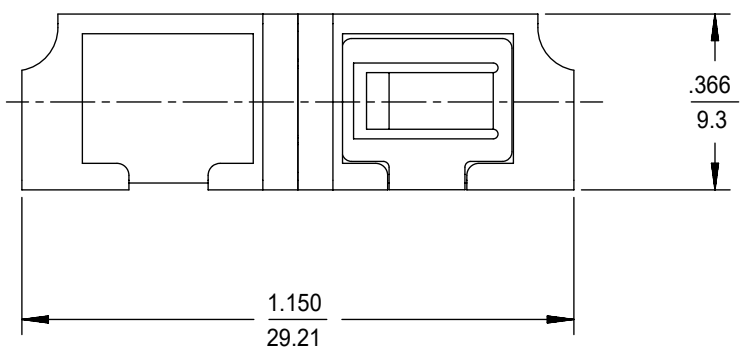

LC 8 PORT ADAPTER		SPLIT SLEEVE MATERIAL
P/N	COLOR	
106121-0400	BLUE	
106121-0401	GREEN	
106121-0402	BEIGE	
106121-0403	AQUA	CERAMIC

Left2
RECOMMENDED
MOUNTING PATTERN

NOTES:
1. ALL DIMENSIONS ARE FOR REFERENCE.
2. DUST CAPS SHOWN IN ISO VIEW ONLY.

FUNCTIONAL SYMBOLS	THIS DRAWING CONTAINS INFORMATION THAT IS PROPRIETARY TO MOLEX ELECTRONIC TECHNOLOGIES, LLC AND SHOULD NOT BE USED WITHOUT WRITTEN PERMISSION		CURRENT REV DESC:					
	DIMENSION UNITS	SCALE						
FA = 0	IN/MM	2.5:1	EC NO: 652962 DRWN: SKRISHNAMU01 2021/05/28 CHK'D: WCHEN 2021/08/24 APPR: WCHEN 2021/08/24		LC 8 PORT ADAPTER SNAP MOUNT PRODUCT CUSTOMER DRAWING			
EA = 0	GENERAL TOLERANCES (UNLESS SPECIFIED)							
EP = 0	ANGULAR TOL ± °							
DIVISIONAL SYMBOLS	4 PLACES	±	INITIAL REVISION: DRWN: YBELENKIY 2011/09/09 APPR: WCHEN 2012/02/06		DOCUMENT NUMBER	DOC TYPE	DOC PART	REVISION
	3 PLACES	±			SD-106121-0400	PSD	001	C
	2 PLACES	±			MATERIAL NUMBER	CUSTOMER	SHEET NUMBER	
	1 PLACE	±			SEE TABLE	GENERAL MARKET	1 OF 1	
0 PLACES	±	DRAFT WHERE APPLICABLE MUST REMAIN WITHIN DIMENSIONS	THIRD ANGLE PROJECTION	DRAWING	SERIES			
				C-SIZE	106121			