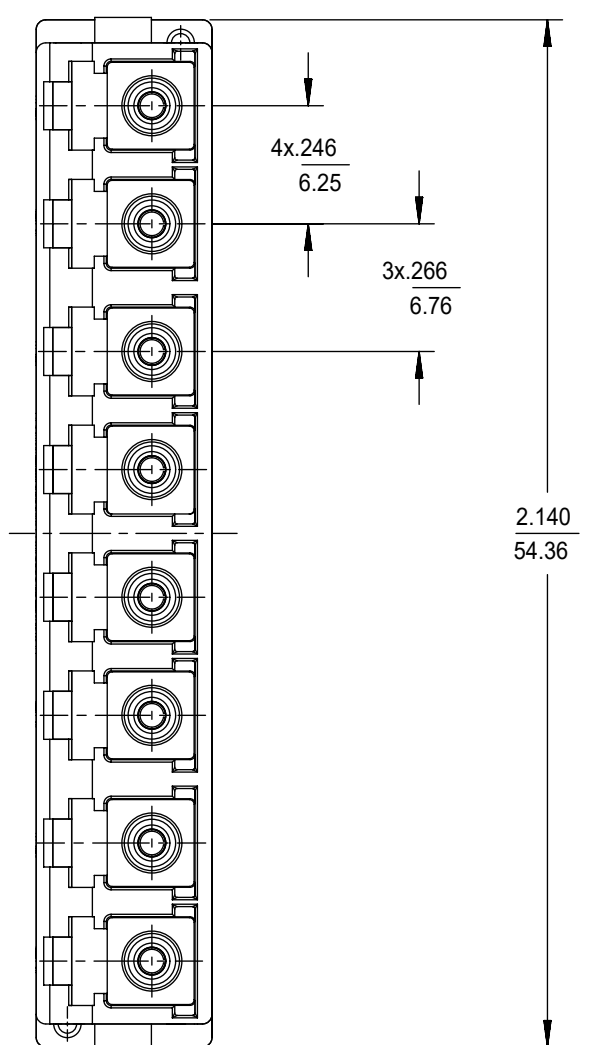

LC 8 PORT ADAPTER		SPLIT SLEEVE MATERIAL
P/N	COLOR	
106121-0400	BLUE	
106121-0401	GREEN	
106121-0402	BEIGE	
106121-0403	AQUA	CERAMIC

Left2
RECOMMENDED
MOUNTING PATTERN

NOTES:
1. ALL DIMENSIONS ARE FOR REFERENCE.
2. DUST CAPS SHOWN IN ISO VIEW ONLY.

FUNCTIONAL SYMBOLS	THIS DRAWING CONTAINS INFORMATION THAT IS PROPRIETARY TO MOLEX ELECTRONIC TECHNOLOGIES, LLC AND SHOULD NOT BE USED WITHOUT WRITTEN PERMISSION		CURRENT REV DESC:					
	DIMENSION UNITS	SCALE						
FA = 0	IN/MM	2.5:1	EC NO: 652962 DRWN: SKRISHNAMU01 2021/05/28 CHK'D: WCHEN 2021/08/24 APPR: WCHEN 2021/08/24		LC 8 PORT ADAPTER SNAP MOUNT PRODUCT CUSTOMER DRAWING			
EA = 0	GENERAL TOLERANCES (UNLESS SPECIFIED)							
EP = 0	ANGULAR TOL ± °							
DIVISIONAL SYMBOLS	4 PLACES	±	INITIAL REVISION: DRWN: YBELENKIY 2011/09/09 APPR: WCHEN 2012/02/06		DOCUMENT NUMBER	DOC TYPE	DOC PART	REVISION
	3 PLACES	±			SD-106121-0400	PSD	001	C
	2 PLACES	±			MATERIAL NUMBER	CUSTOMER	SHEET NUMBER	
	1 PLACE	±			SEE TABLE	GENERAL MARKET	1 OF 1	
0 PLACES	±	DRAFT WHERE APPLICABLE MUST REMAIN WITHIN DIMENSIONS	THIRD ANGLE PROJECTION	DRAWING	SERIES			
				C-SIZE	106121			