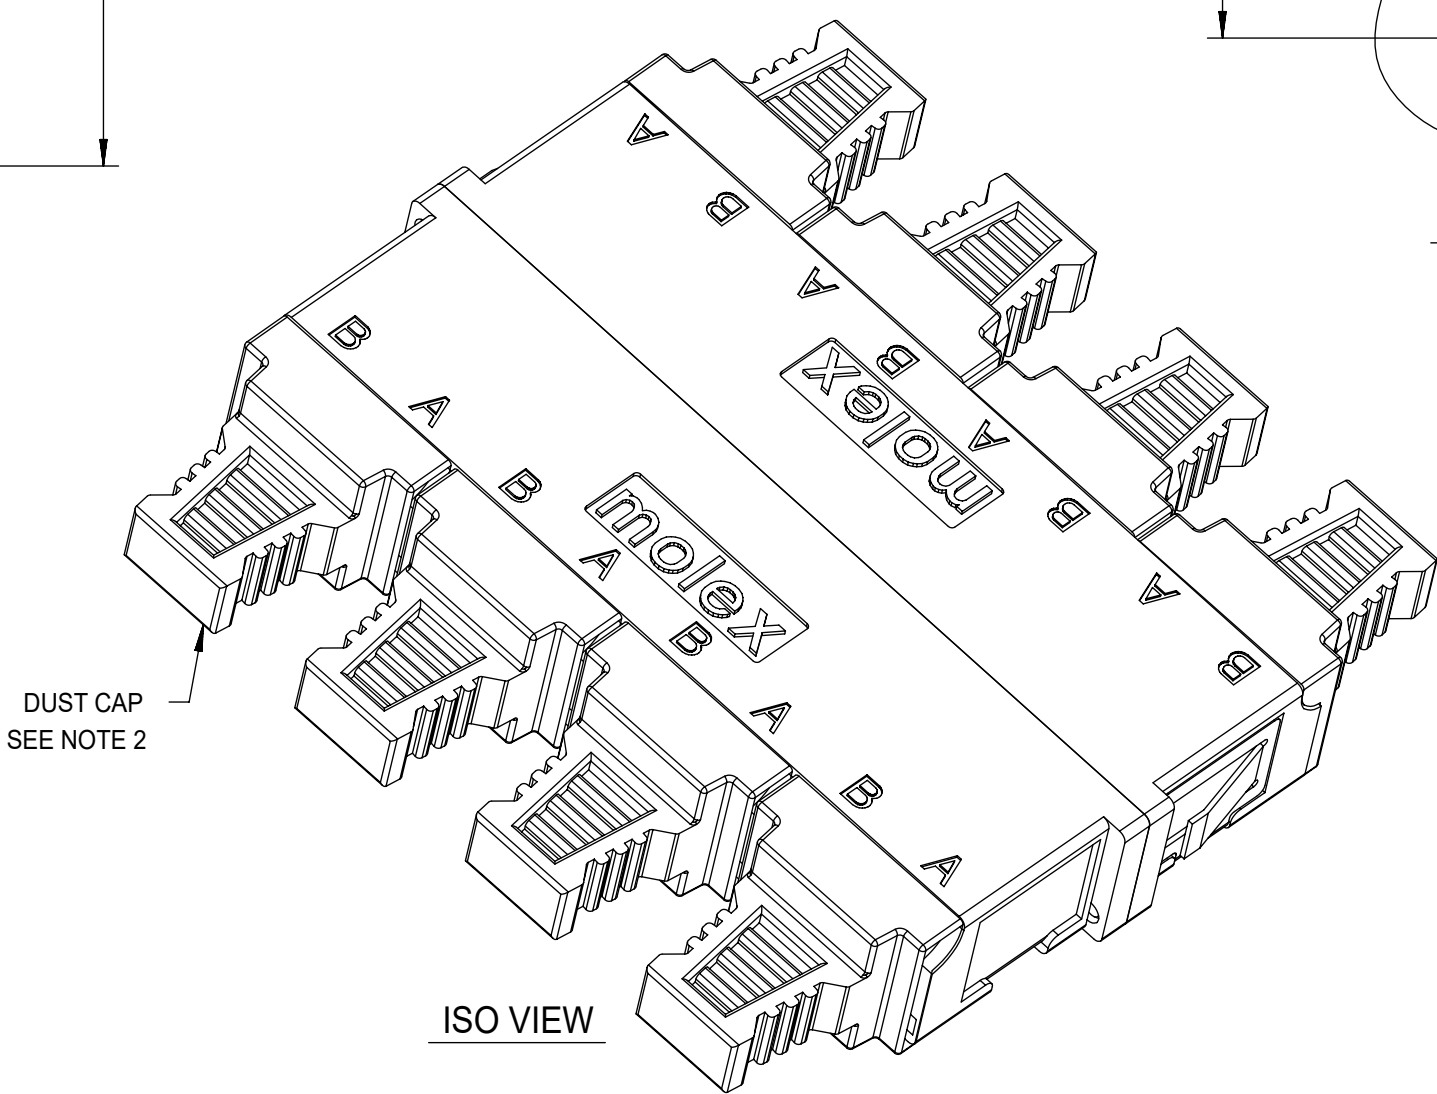

LC 8 PORT ADAPTER		SPLIT SLEEVE MATERIAL
P/N	COLOR	
106121-0400	BLUE	
106121-0401	GREEN	
106121-0402	BEIGE	
106121-0403	AQUA	CERAMIC

Left2
RECOMMENDED
MOUNTING PATTERN

NOTES:
1. ALL DIMENSIONS ARE FOR REFERENCE.
2. DUST CAPS SHOWN IN ISO VIEW ONLY.

FUNCTIONAL SYMBOLS	THIS DRAWING CONTAINS INFORMATION THAT IS PROPRIETARY TO MOLEX ELECTRONIC TECHNOLOGIES, LLC AND SHOULD NOT BE USED WITHOUT WRITTEN PERMISSION		CURRENT REV DESC:					
	DIMENSION UNITS	SCALE						
FA = 0	IN/MM	2.5:1	EC NO: 652962 DRWN: SKRISHNAMU01 2021/05/28 CHK'D: WCHEN 2021/08/24 APPR: WCHEN 2021/08/24		LC 8 PORT ADAPTER SNAP MOUNT PRODUCT CUSTOMER DRAWING			
EA = 0	GENERAL TOLERANCES (UNLESS SPECIFIED)							
EP = 0	ANGULAR TOL ± °							
DIVISIONAL SYMBOLS	4 PLACES	±	INITIAL REVISION: DRWN: YBELENKIY 2011/09/09 APPR: WCHEN 2012/02/06		DOCUMENT NUMBER	DOC TYPE	DOC PART	REVISION
	3 PLACES	±			SD-106121-0400	PSD	001	C
	2 PLACES	±			MATERIAL NUMBER	CUSTOMER	SHEET NUMBER	
	1 PLACE	±			SEE TABLE	GENERAL MARKET	1 OF 1	
0 PLACES	±	DRAFT WHERE APPLICABLE MUST REMAIN WITHIN DIMENSIONS	THIRD ANGLE PROJECTION	DRAWING	SERIES			
				C-SIZE	106121			