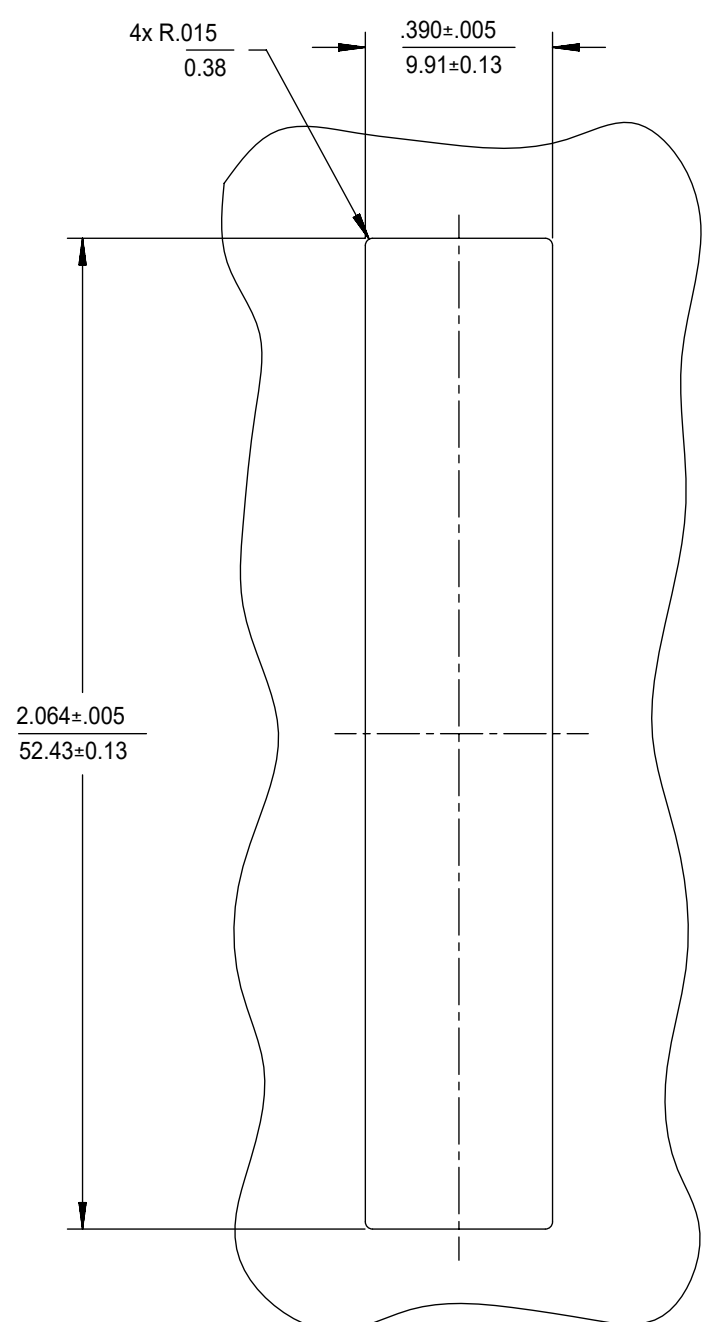

LC 8 PORT ADAPTER		SPLIT SLEEVE MATERIAL
P/N	COLOR	
106121-0400	BLUE	
106121-0401	GREEN	
106121-0402	BEIGE	
106121-0403	AQUA	CERAMIC

Left2
RECOMMENDED
MOUNTING PATTERN

NOTES:
1. ALL DIMENSIONS ARE FOR REFERENCE.
2. DUST CAPS SHOWN IN ISO VIEW ONLY.

FUNCTIONAL SYMBOLS	THIS DRAWING CONTAINS INFORMATION THAT IS PROPRIETARY TO MOLEX ELECTRONIC TECHNOLOGIES, LLC AND SHOULD NOT BE USED WITHOUT WRITTEN PERMISSION		CURRENT REV DESC:					
	DIMENSION UNITS	SCALE						
FA = 0	IN/MM	2.5:1	EC NO: 652962 DRWN: SKRISHNAMU01 2021/05/28 CHK'D: WCHEN 2021/08/24 APPR: WCHEN 2021/08/24		LC 8 PORT ADAPTER SNAP MOUNT PRODUCT CUSTOMER DRAWING			
EA = 0	GENERAL TOLERANCES (UNLESS SPECIFIED)							
EP = 0	ANGULAR TOL ± °							
DIVISIONAL SYMBOLS	4 PLACES	±	INITIAL REVISION: DRWN: YBELENKIY 2011/09/09 APPR: WCHEN 2012/02/06		DOCUMENT NUMBER	DOC TYPE	DOC PART	REVISION
	3 PLACES	±			SD-106121-0400	PSD	001	C
	2 PLACES	±			MATERIAL NUMBER	CUSTOMER	SHEET NUMBER	
	1 PLACE	±			SEE TABLE	GENERAL MARKET	1 OF 1	
0 PLACES	±	DRAFT WHERE APPLICABLE MUST REMAIN WITHIN DIMENSIONS	THIRD ANGLE PROJECTION	DRAWING	SERIES			
				C-SIZE	106121			