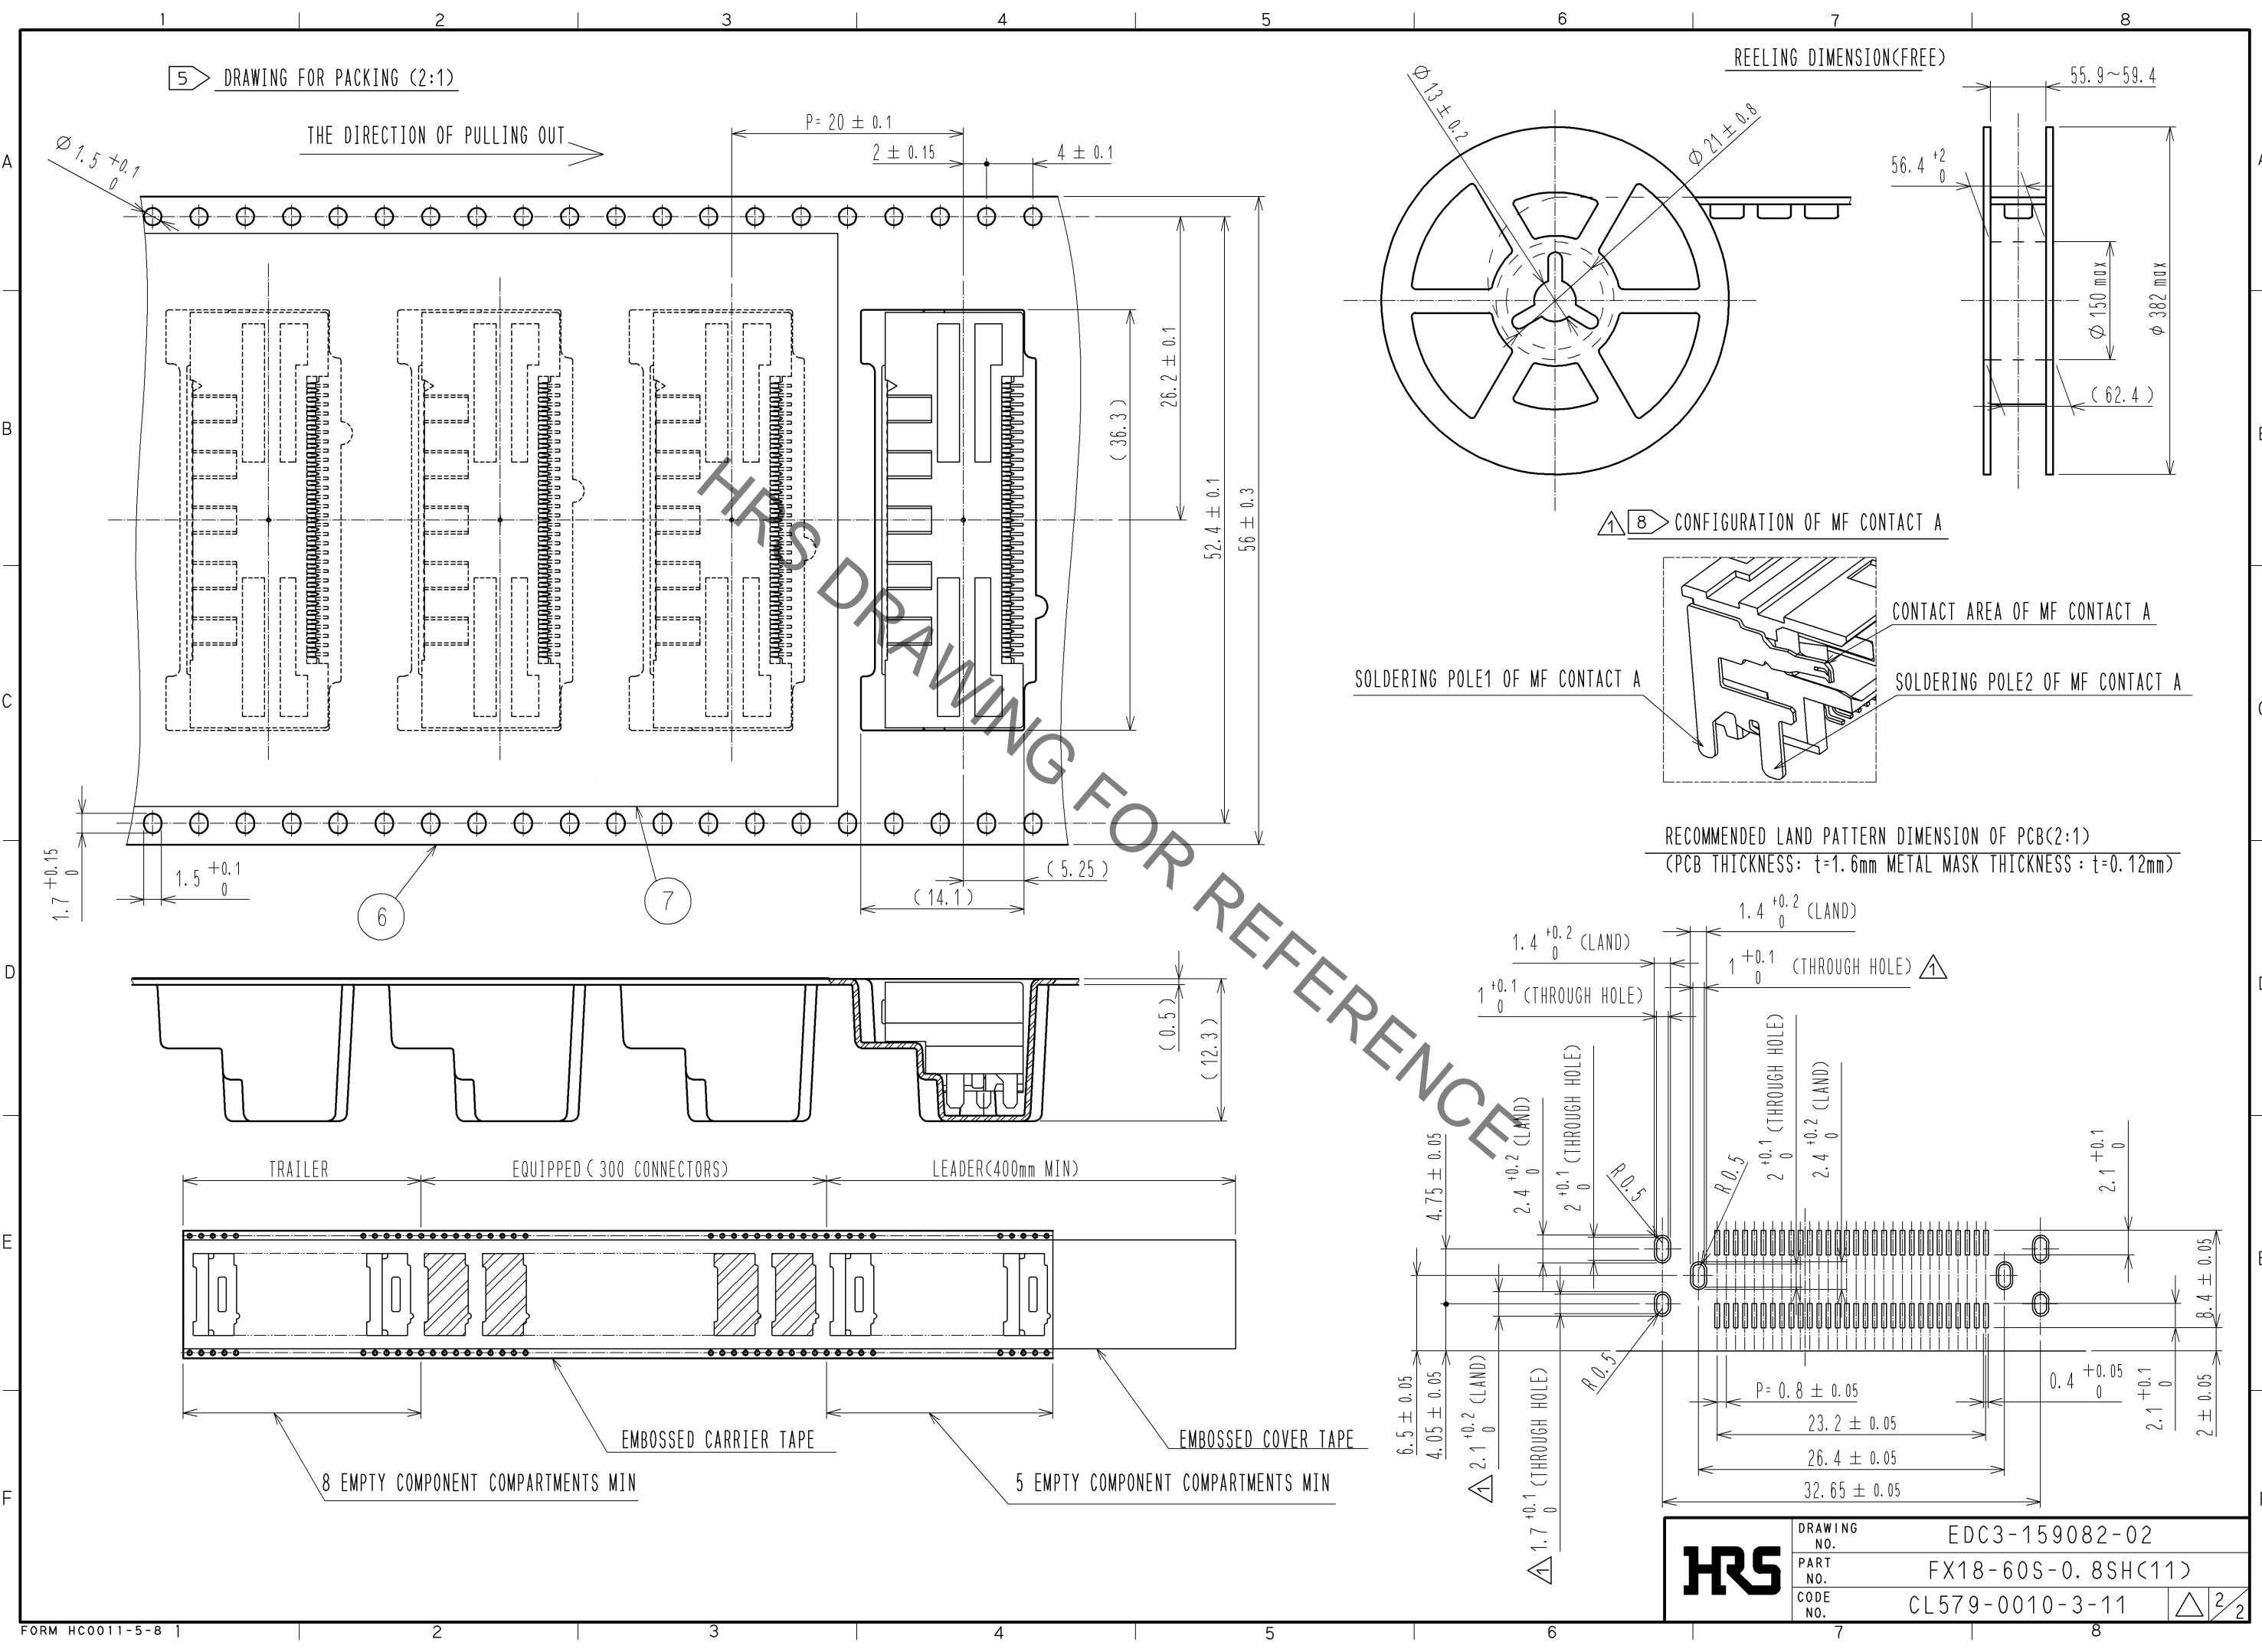

HRS	DRAWING NO.	EDC3-159082-02
	PART NO.	FX18-60S-0.8SH(11)
	CODE NO.	CL579-0010-3-11
		\triangle 2/2