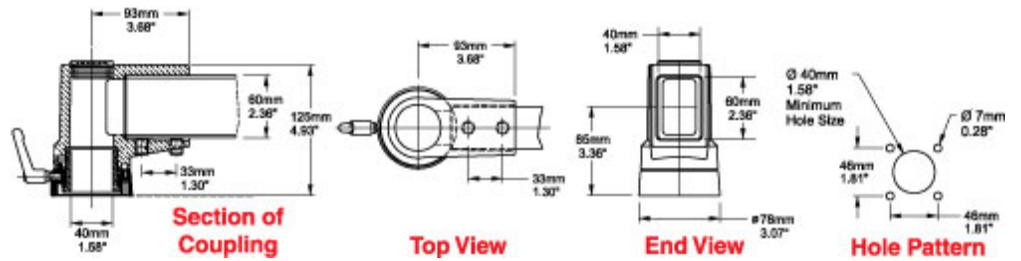

Quality Products. Service Excellence.

Tara Plus Elbow Coupling *TPSSEC Series*

- Attaches to enclosure.
- Accepts 60x40mm rectangular tube parallel to enclosure top/bottom.
- Die-cast Aluminum G Al Si 12.
- Adjustable torque resistance.
- Rotates 300°.
- Accessible from the top.