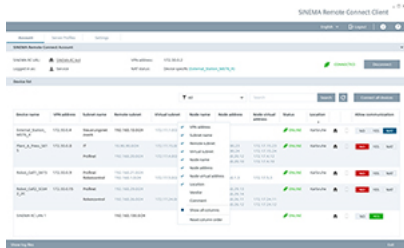

SINEMA RC Client V3 Upgrade OSD for 1 installation software, OSD / software download, license key for server, 3 languages (de, en, zh-CHS), Windows 10 Pro, Windows Server 2008, 2012 R2, 2016, 2019 (64-bit)
***** upgrade of ordered clients to V3, email address essential for delivery .