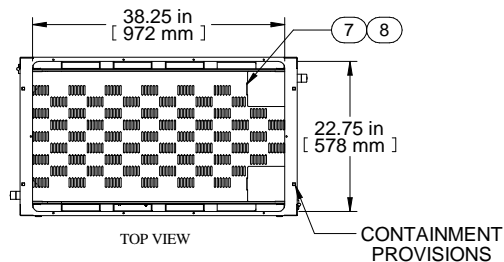

SECTION A-A

TOP VIEW

CONTAINMENT PROVISIONS

FRONT VIEW DOORS REMOVED

FRONT VIEW

82.25 in [2089 mm]

77 in [20 mm]

COMBINATION LOCK HANDLE TYP

RIGHT SIDE VIEW

CONTAINMENT PROVISIONS

CONTAINMENT PROVISIONS

LOCKABLE SIDE/BARRIER PANEL

LEFT SIDE VIEW

BOTTOM VIEW

Item Number	Title	Quantity
1	COLO FRAME	1
3	COLO - MTG CHANNEL 1/2/3 BAY (42")	2
4	COLO - MTG CHANNEL 4 BAY (42")	4
5	COLO - 4B PNL RAIL SQ. HOLE	8
6	COLO - 4B PNL RAIL SQ. HOLE	8
7	COLO - FIXED DIVIDER SHELF	3
8	COLO - SHELF CUTOUT COVER PLATE	6
9	CL - 4 BAY CM FOR 2ND BAY (23)	2
10	CL - 4 BAY CM FOR 3RD BAY (43)	2
11	CL - 4 BAY CM FOR 4TH BAY (62)	2
12	CL - SIDE PANEL (44U X 42/48)	1
13	COLO - 4 BAY FLUSH VENTED DOOR	8

PART NUMBERS		
CLC4B36	PAINTED BLACK TEXTURED	

NOTES
4 Bay Cabinet Assembly
See Hammond Website for Additional Accessories

Français
Pour tous les détails sur nos produits, svp veuillez consulter notre site www.hammondmg.com.
Data subject to change without notice. Isometric drawing not to scale.
Les données sont sujettes à changement sans préavis.