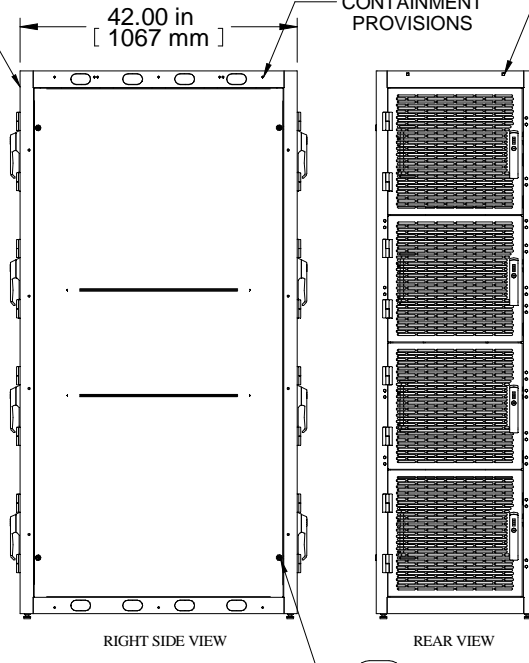

SECTION A-A

TOP VIEW

CONTAINMENT PROVISIONS

FRONT VIEW DOORS REMOVED

FRONT VIEW

82.25 in [2089 mm]

77 in [20 mm]

COMBINATION LOCK HANDLE TYP

RIGHT SIDE VIEW

CONTAINMENT PROVISIONS

CONTAINMENT PROVISIONS

LOCKABLE SIDE/BARRIER PANEL

LEFT SIDE VIEW

BOTTOM VIEW

Item Number	Title	Quantity
1	COLO FRAME	1
3	COLO - MTG CHANNEL 1/2/3 BAY (42")	2
4	COLO - MTG CHANNEL 4 BAY (42")	4
5	COLO - 4B PNL RAIL SQ. HOLE	8
6	COLO - 4B PNL RAIL SQ. HOLE	8
7	COLO - FIXED DIVIDER SHELF	3
8	COLO - SHELF CUTOUT COVER PLATE	6
9	CL - 4 BAY CM FOR 2ND BAY (23)	2
10	CL - 4 BAY CM FOR 3RD BAY (43)	2
11	CL - 4 BAY CM FOR 4TH BAY (62)	2
12	CL - SIDE PANEL (44U X 42/48)	1
13	COLO - 4 BAY FLUSH VENTED DOOR	8