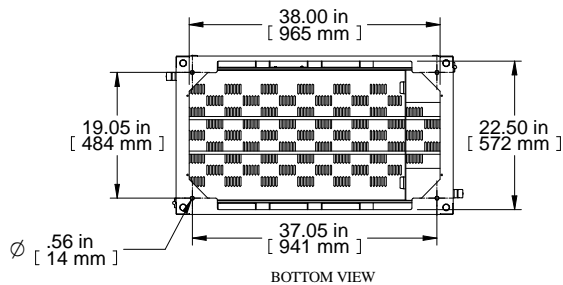

SECTION A-A

TOP VIEW

CONTAINMENT PROVISIONS

FRONT VIEW DOORS REMOVED

FRONT VIEW

82.25 in [2089 mm]

77 in [20 mm]

COMBINATION LOCK HANDLE TYP

RIGHT SIDE VIEW

CONTAINMENT PROVISIONS

CONTAINMENT PROVISIONS

LOCKABLE SIDE/BARRIER PANEL

LEFT SIDE VIEW

BOTTOM VIEW

Item Number	Title	Quantity
1	COLO FRAME	1
3	COLO - MTG CHANNEL 1/2/3 BAY (42")	2
4	COLO - MTG CHANNEL 4 BAY (42")	4
5	COLO - 4B PNL RAIL SQ. HOLE	8
6	COLO - 4B PNL RAIL SQ. HOLE	8
7	COLO - FIXED DIVIDER SHELF	3
8	COLO - SHELF CUTOUT COVER PLATE	6
9	CL - 4 BAY CM FOR 2ND BAY (23)	2
10	CL - 4 BAY CM FOR 3RD BAY (43)	2
11	CL - 4 BAY CM FOR 4TH BAY (62)	2
12	CL - SIDE PANEL (44U X 42/48)	1
13	COLO - 4 BAY FLUSH VENTED DOOR	8

PART NUMBERS		
CLC4B36	PAINTED BLACK TEXTURED	

NOTES
4 Bay Cabinet Assembly
See Hammond Website for Additional Accessories

Français
Pour tous les détails sur nos produits, svp veuillez consulter notre site www.hammondmg.com.
Data subject to change without notice. Isometric drawing not to scale.
Les données sont sujettes à changement sans préavis.