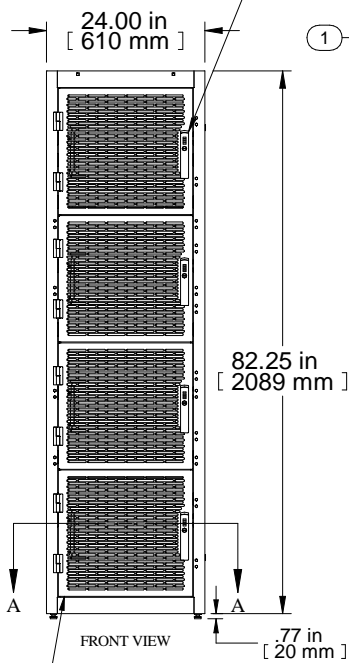

SECTION A-A

TOP VIEW

CONTAINMENT PROVISIONS

FRONT VIEW DOORS REMOVED

FRONT VIEW

82.25 in [2089 mm]

77 in [20 mm]

COMBINATION LOCK HANDLE TYP

RIGHT SIDE VIEW

CONTAINMENT PROVISIONS

CONTAINMENT PROVISIONS

LOCKABLE SIDE/BARRIER PANEL

LEFT SIDE VIEW

BOTTOM VIEW

Item Number	Title	Quantity
1	COLO FRAME	1
3	COLO - MTG CHANNEL 1/2/3 BAY (42")	2
4	COLO - MTG CHANNEL 4 BAY (42")	4
5	COLO - 4B PNL RAIL SQ. HOLE	8
6	COLO - 4B PNL RAIL SQ. HOLE	8
7	COLO - FIXED DIVIDER SHELF	3
8	COLO - SHELF CUTOUT COVER PLATE	6
9	CL - 4 BAY CM FOR 2ND BAY (23)	2
10	CL - 4 BAY CM FOR 3RD BAY (43)	2
11	CL - 4 BAY CM FOR 4TH BAY (62)	2
12	CL - SIDE PANEL (44U X 42/48)	1
13	COLO - 4 BAY FLUSH VENTED DOOR	8

PART NUMBERS		
CLC4B36	PAINTED BLACK TEXTURED	

NOTES
4 Bay Cabinet Assembly
See Hammond Website for Additional Accessories

Français
Pour tous les détails sur nos produits, svp veuillez consulter notre site www.hammondmg.com.
Data subject to change without notice. Isometric drawing not to scale.
Les données sont sujettes à changement sans préavis.