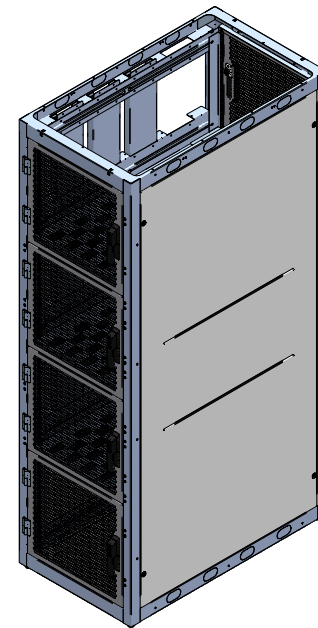

SECTION A-A

TOP VIEW

CONTAINMENT PROVISIONS

FRONT VIEW DOORS REMOVED

FRONT VIEW

82.25 in [2089 mm]

77 in [20 mm]

COMBINATION LOCK HANDLE TYP

RIGHT SIDE VIEW

CONTAINMENT PROVISIONS

CONTAINMENT PROVISIONS

LOCKABLE SIDE/BARRIER PANEL

LEFT SIDE VIEW

BOTTOM VIEW

Item Number	Title	Quantity
1	COLO FRAME	1
3	COLO - MTG CHANNEL 1/2/3 BAY (42")	2
4	COLO - MTG CHANNEL 4 BAY (42")	4
5	COLO - 4B PNL RAIL SQ. HOLE	8
6	COLO - 4B PNL RAIL SQ. HOLE	8
7	COLO - FIXED DIVIDER SHELF	3
8	COLO - SHELF CUTOUT COVER PLATE	6
9	CL - 4 BAY CM FOR 2ND BAY (23)	2
10	CL - 4 BAY CM FOR 3RD BAY (43)	2
11	CL - 4 BAY CM FOR 4TH BAY (62)	2
12	CL - SIDE PANEL (44U X 42/48)	1
13	COLO - 4 BAY FLUSH VENTED DOOR	8

PART NUMBERS		
CLC4B36	PAINTED BLACK TEXTURED	

NOTES
4 Bay Cabinet Assembly
See Hammond Website for Additional Accessories

Français
Pour tous les détails sur nos produits, svp veuillez consulter notre site www.hammondmg.com.
Data subject to change without notice. Isometric drawing not to scale.
Les données sont sujettes à changement sans préavis.