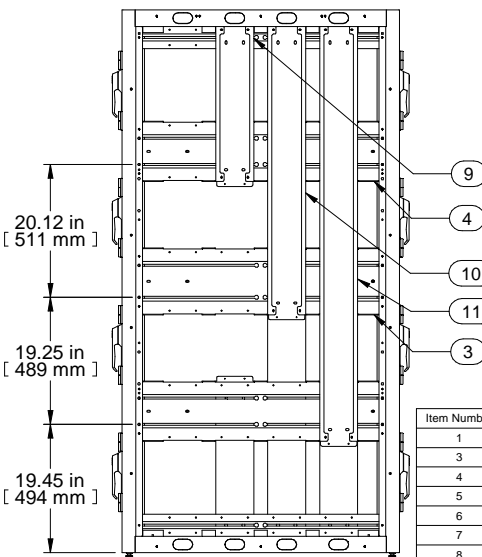

SECTION A-A

TOP VIEW

CONTAINMENT PROVISIONS

FRONT VIEW DOORS REMOVED

FRONT VIEW

82.25 in [2089 mm]

77 in [20 mm]

COMBINATION LOCK HANDLE TYP

RIGHT SIDE VIEW

CONTAINMENT PROVISIONS

CONTAINMENT PROVISIONS

LOCKABLE SIDE/BARRIER PANEL

LEFT SIDE VIEW

BOTTOM VIEW

Item Number	Title	Quantity
1	COLO FRAME	1
3	COLO - MTG CHANNEL 1/2/3 BAY (42")	2
4	COLO - MTG CHANNEL 4 BAY (42")	4
5	COLO - 4B PNL RAIL SQ. HOLE	8
6	COLO - 4B PNL RAIL SQ. HOLE	8
7	COLO - FIXED DIVIDER SHELF	3
8	COLO - SHELF CUTOUT COVER PLATE	6
9	CL - 4 BAY CM FOR 2ND BAY (23)	2
10	CL - 4 BAY CM FOR 3RD BAY (43)	2
11	CL - 4 BAY CM FOR 4TH BAY (62)	2
12	CL - SIDE PANEL (44U X 42/48)	1
13	COLO - 4 BAY FLUSH VENTED DOOR	8

PART NUMBERS		
CLC4B36	PAINTED BLACK TEXTURED	

NOTES
4 Bay Cabinet Assembly
See Hammond Website for Additional Accessories

Français
Pour tous les détails sur nos produits, svp veuillez consulter notre site www.hammondmg.com.
Data subject to change without notice. Isometric drawing not to scale.
Les données sont sujettes à changement sans préavis.