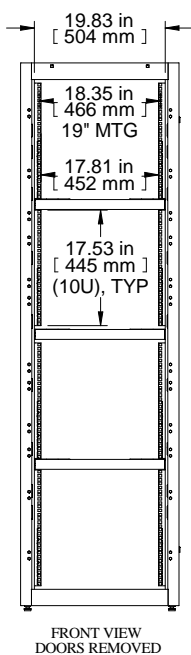

SECTION A-A

TOP VIEW

CONTAINMENT PROVISIONS

FRONT VIEW DOORS REMOVED

FRONT VIEW

82.25 in [2089 mm]

77 in [20 mm]

COMBINATION LOCK HANDLE TYP

RIGHT SIDE VIEW

CONTAINMENT PROVISIONS

CONTAINMENT PROVISIONS

LOCKABLE SIDE/BARRIER PANEL

LEFT SIDE VIEW

BOTTOM VIEW

Item Number	Title	Quantity
1	COLO FRAME	1
3	COLO - MTG CHANNEL 1/2/3 BAY (42")	2
4	COLO - MTG CHANNEL 4 BAY (42")	4
5	COLO - 4B PNL RAIL SQ. HOLE	8
6	COLO - 4B PNL RAIL SQ. HOLE	8
7	COLO - FIXED DIVIDER SHELF	3
8	COLO - SHELF CUTOUT COVER PLATE	6
9	CL - 4 BAY CM FOR 2ND BAY (23)	2
10	CL - 4 BAY CM FOR 3RD BAY (43)	2
11	CL - 4 BAY CM FOR 4TH BAY (62)	2
12	CL - SIDE PANEL (44U X 42/48)	1
13	COLO - 4 BAY FLUSH VENTED DOOR	8

PART NUMBERS		
CLC4B36	PAINTED BLACK TEXTURED	

NOTES
4 Bay Cabinet Assembly
See Hammond Website for Additional Accessories

Français
Pour tous les détails sur nos produits, svp veuillez consulter notre site www.hammondmg.com.
Data subject to change without notice. Isometric drawing not to scale.
Les données sont sujettes à changement sans préavis.