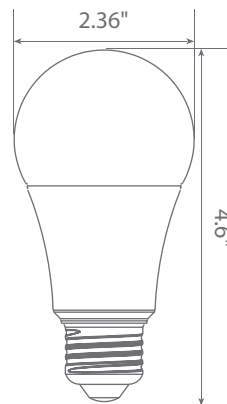

Product Dimensions