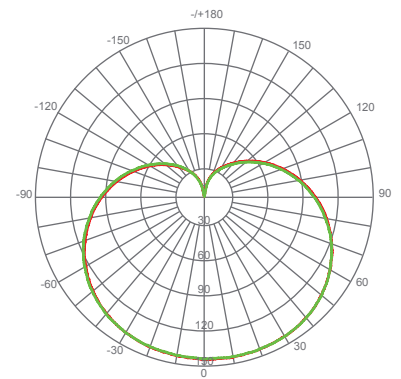

Product Photometric Data

Euri Lighting | A Division of IRTRONIX Inc.

20900 Normandie Avenue Bldg. B, Torrance, CA 90502 | Tel: 310.787.1100 | Fax: 310.787.1166 | www.eurilighting.com
©2020 Euri Lighting. All Rights Reserved