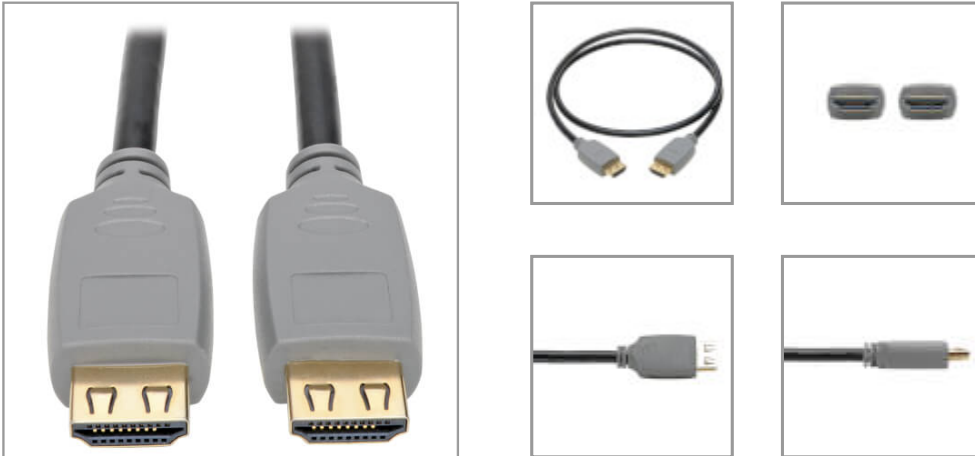

## 4K HDMI Cable (M/M) - 4K 60 Hz, HDR, 4:4:4, Gripping Connectors, Black, 1 m

MODEL NUMBER: P568-01M-2A

4K HDMI cable connects your laptop or tablet to an HDTV, monitor or projector for crystal-clear 4K video with 4:4:4 color.

#### 4K HDMI Cable Connects Home Theater or Digital Signage Audio/Video Components

This 4K HDMI cable securely connects HDMI-enabled laptops, tablets, PCs, Blu-ray players, game consoles or satellite/cable TV boxes to HDTVs, HD monitors, projectors or home theater receivers. Gripping HDMI connectors on both ends help ensure components stay firmly attached to avoid viewing interruptions. The one-meter (three-foot) length helps reduce cable clutter and minimize the risk of tripping.

#### Enjoy the Clarity of 4K HDMI Video with Multi-Channel Audio, HDR and 4:4:4 Color

This Tripp Lite 4K HDMI cable provides a pure digital connection that supports Ultra HD video resolutions up to 4K for crystal-clear picture and sound. High Dynamic Range (HDR) provides a wide range of vibrant colors with richer contrast, brighter whites and deeper blacks that pop on your 4K display. It also supports 4:4:4 chroma subsampling for top-level PC gaming or using your HDTV as a PC monitor. The cable is backward compatible with previous HDMI generations, allowing you to use it to connect lower-resolution components.

### Highlights

- Supports UHD resolutions up to 4K (4:4:4) for crystal-clear video
- High-grip HDMI plugs maintain constant A/V signal without accidental disconnections
- Carries High Dynamic Range (HDR) signals for rich contrast and expanded color accuracy
- 1 m length allows flexibility in placing devices, while avoiding cable clutter
- Plug-and-play operation with no software required for easy, immediate installation