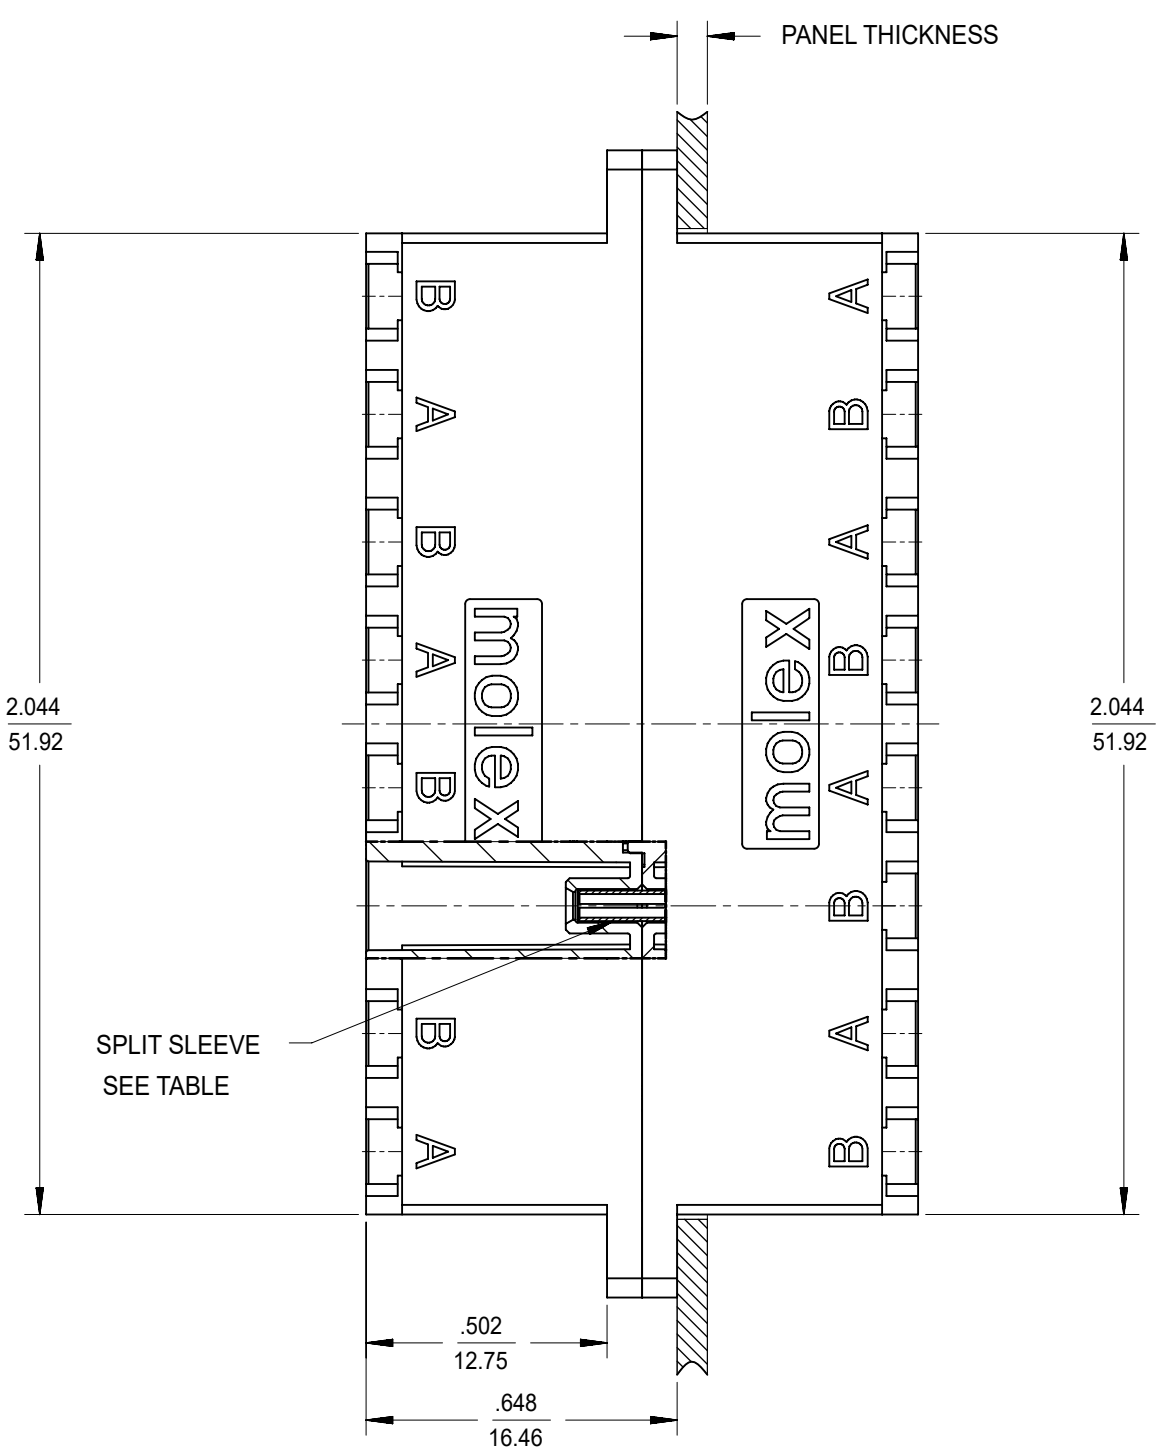

LC 8 PORT ADAPTER		SPLIT SLEEVE
P/N	COLOR	MATERIAL
106121-0200	BLUE	CERAMIC
106121-0201	GREEN	
106121-0202	BEIGE	
106121-0203	AQUA	

RECOMMENDED
MOUNTING PATTERN

ISO VIEW

- NOTES:
 1. ALL DIMENSIONS ARE FOR REFERENCE.
 2. DUST CAPS SHOWN IN ISO VIEW ONLY.

FUNCTIONAL SYMBOLS $\nabla_A = 0$ $\nabla_C = 0$ $\nabla_D = 0$ DIVISIONAL SYMBOLS 4 PLACES ± 3 PLACES ± 2 PLACES ± 1 PLACE ± 0 PLACES ±	THIS DRAWING CONTAINS INFORMATION THAT IS PROPRIETARY TO MOLEX ELECTRONIC TECHNOLOGIES, LLC AND SHOULD NOT BE USED WITHOUT WRITTEN PERMISSION		CURRENT REV DESC:					
	DIMENSION UNITS	SCALE	EC NO: 652962					
	INCH/MM	1:1	DRWN: VIKESK1 2021/05/26					
	GENERAL TOLERANCES (UNLESS SPECIFIED)		CHK'D: WCHEN 2021/08/24					
ANGULAR TOL ± °		APPR: WCHEN 2021/08/24		PRODUCT CUSTOMER DRAWING				
DRAFT WHERE APPLICABLE MUST REMAIN WITHIN DIMENSIONS		THIRD ANGLE PROJECTION	DRAWING	SERIES	DOCUMENT NUMBER	DOC TYPE	DOC PART	REVISION
			C-SIZE	106121	SD-106121-0200	PSD	001	C
					MATERIAL NUMBER	CUSTOMER		SHEET NUMBER
					SEE TABLE	GENERAL MARKET		1 OF 1