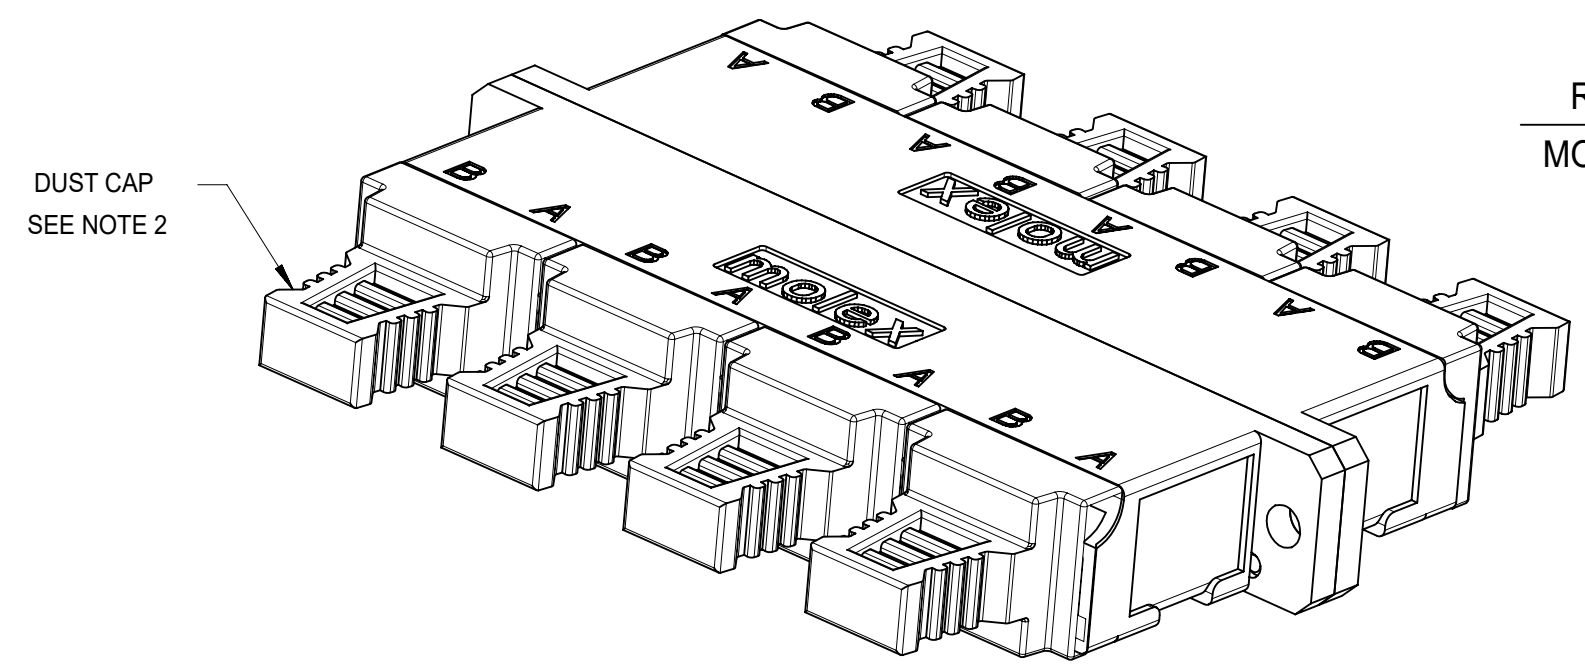

LC 8 PORT ADAPTER		SPLIT SLEEVE
P/N	COLOR	MATERIAL
106121-0200	BLUE	CERAMIC
106121-0201	GREEN	
106121-0202	BEIGE	
106121-0203	AQUA	

RECOMMENDED
MOUNTING PATTERN

ISO VIEW

- NOTES:
 1. ALL DIMENSIONS ARE FOR REFERENCE.
 2. DUST CAPS SHOWN IN ISO VIEW ONLY.

FUNCTIONAL SYMBOLS $\nabla_A = 0$ $\nabla_C = 0$ $\nabla_D = 0$ DIVISIONAL SYMBOLS 4 PLACES ± 3 PLACES ± 2 PLACES ± 1 PLACE ± 0 PLACES ±	THIS DRAWING CONTAINS INFORMATION THAT IS PROPRIETARY TO MOLEX ELECTRONIC TECHNOLOGIES, LLC AND SHOULD NOT BE USED WITHOUT WRITTEN PERMISSION		CURRENT REV DESC:					
	DIMENSION UNITS	SCALE	EC NO: 652962					
	INCH/MM	1:1	DRWN: VIKESK1 2021/05/26					
	GENERAL TOLERANCES (UNLESS SPECIFIED)		CHK'D: WCHEN 2021/08/24					
ANGULAR TOL ± °		APPR: WCHEN 2021/08/24		PRODUCT CUSTOMER DRAWING				
DRAFT WHERE APPLICABLE MUST REMAIN WITHIN DIMENSIONS		THIRD ANGLE PROJECTION	DRAWING	SERIES	DOCUMENT NUMBER	DOC TYPE	DOC PART	REVISION
			C-SIZE	106121	SD-106121-0200	PSD	001	C
					MATERIAL NUMBER	CUSTOMER		SHEET NUMBER
					SEE TABLE	GENERAL MARKET		1 OF 1