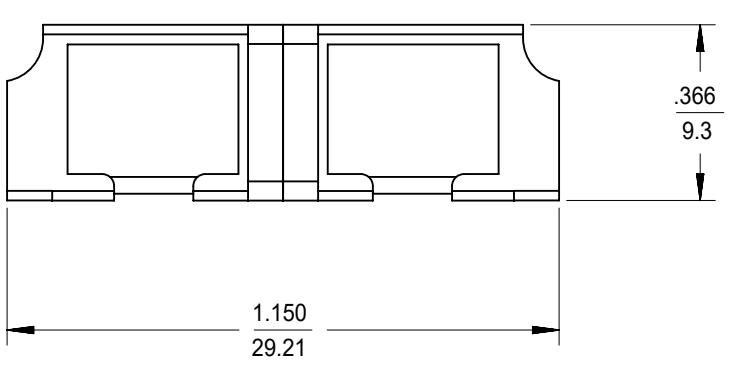

LC 8 PORT ADAPTER		SPLIT SLEEVE
P/N	COLOR	MATERIAL
106121-0200	BLUE	CERAMIC
106121-0201	GREEN	
106121-0202	BEIGE	
106121-0203	AQUA	

RECOMMENDED
MOUNTING PATTERN

ISO VIEW

- NOTES:
 1. ALL DIMENSIONS ARE FOR REFERENCE.
 2. DUST CAPS SHOWN IN ISO VIEW ONLY.

FUNCTIONAL SYMBOLS $\nabla_A = 0$ $\nabla_C = 0$ $\nabla_D = 0$ DIVISIONAL SYMBOLS 4 PLACES ± 3 PLACES ± 2 PLACES ± 1 PLACE ± 0 PLACES ±	THIS DRAWING CONTAINS INFORMATION THAT IS PROPRIETARY TO MOLEX ELECTRONIC TECHNOLOGIES, LLC AND SHOULD NOT BE USED WITHOUT WRITTEN PERMISSION		CURRENT REV DESC:					
	DIMENSION UNITS	SCALE	EC NO: 652962					
	INCH/MM	1:1	DRWN: VIKESK1 2021/05/26					
	GENERAL TOLERANCES (UNLESS SPECIFIED)		CHK'D: WCHEN 2021/08/24					
ANGULAR TOL ± °		APPR: WCHEN 2021/08/24		PRODUCT CUSTOMER DRAWING				
DRAFT WHERE APPLICABLE MUST REMAIN WITHIN DIMENSIONS		THIRD ANGLE PROJECTION	DRAWING	SERIES	DOCUMENT NUMBER	DOC TYPE	DOC PART	REVISION
			C-SIZE	106121	SD-106121-0200	PSD	001	C
					MATERIAL NUMBER	CUSTOMER		SHEET NUMBER
					SEE TABLE	GENERAL MARKET		1 OF 1