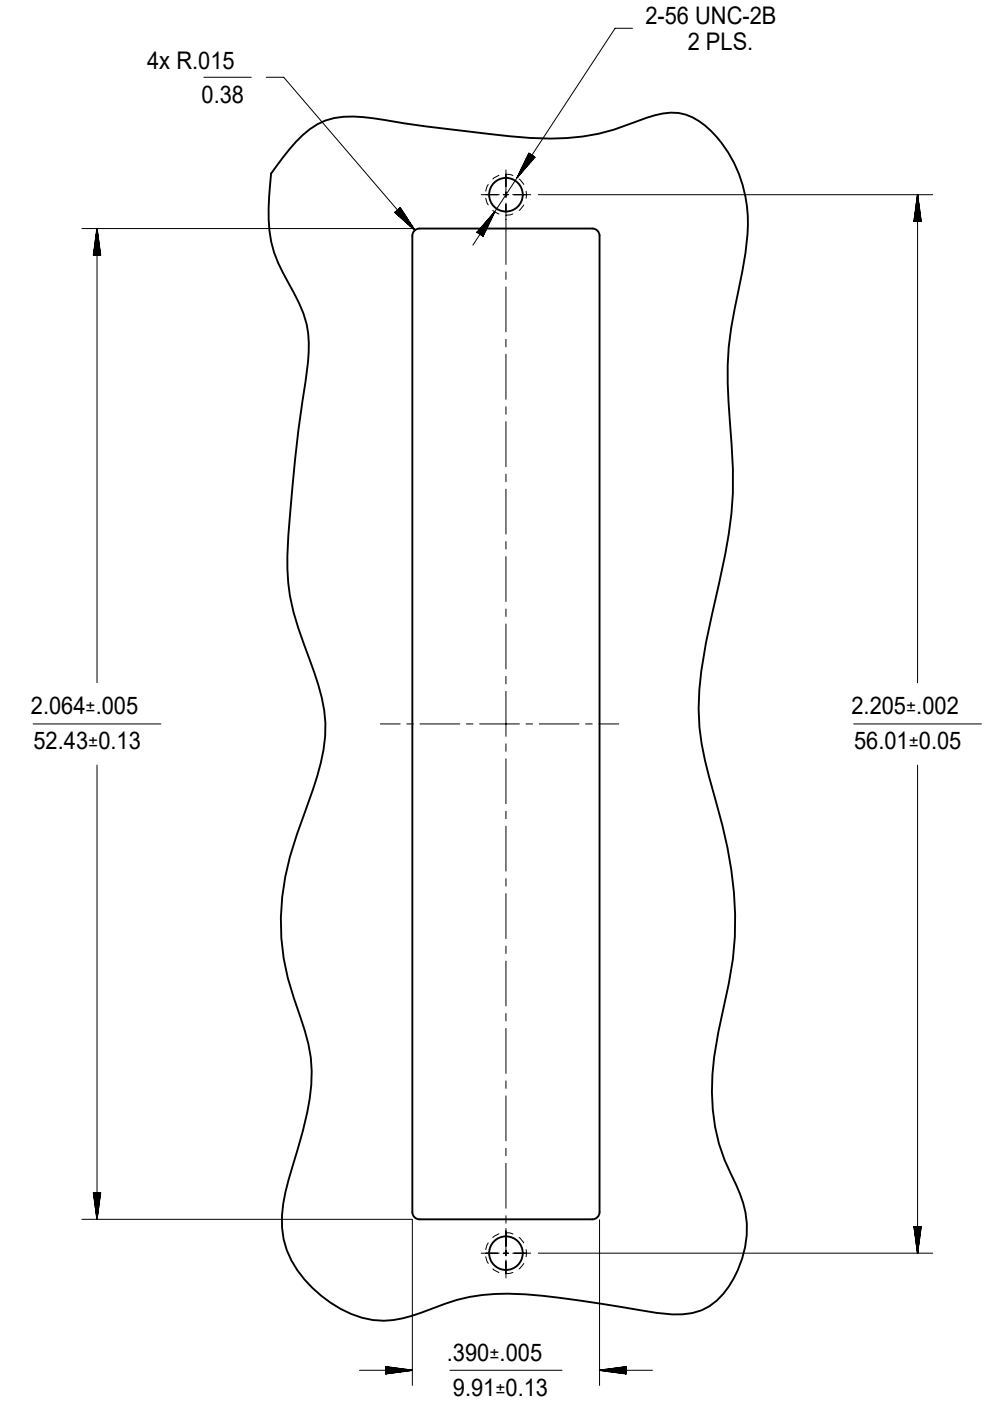

LC 8 PORT ADAPTER		SPLIT SLEEVE
P/N	COLOR	MATERIAL
106121-0200	BLUE	CERAMIC
106121-0201	GREEN	
106121-0202	BEIGE	
106121-0203	AQUA	

RECOMMENDED
MOUNTING PATTERN

ISO VIEW

- NOTES:
 1. ALL DIMENSIONS ARE FOR REFERENCE.
 2. DUST CAPS SHOWN IN ISO VIEW ONLY.

FUNCTIONAL SYMBOLS $\nabla_A = 0$ $\nabla_C = 0$ $\nabla_D = 0$ DIVISIONAL SYMBOLS 4 PLACES ± 3 PLACES ± 2 PLACES ± 1 PLACE ± 0 PLACES ±	THIS DRAWING CONTAINS INFORMATION THAT IS PROPRIETARY TO MOLEX ELECTRONIC TECHNOLOGIES, LLC AND SHOULD NOT BE USED WITHOUT WRITTEN PERMISSION		CURRENT REV DESC:					
	DIMENSION UNITS	SCALE	EC NO: 652962					
	INCH/MM	1:1	DRWN: VIKESK1 2021/05/26					
	GENERAL TOLERANCES (UNLESS SPECIFIED)		CHK'D: WCHEN 2021/08/24					
ANGULAR TOL ± °		APPR: WCHEN 2021/08/24		PRODUCT CUSTOMER DRAWING				
DRAFT WHERE APPLICABLE MUST REMAIN WITHIN DIMENSIONS		THIRD ANGLE PROJECTION	DRAWING	SERIES	DOCUMENT NUMBER	DOC TYPE	DOC PART	REVISION
			C-SIZE	106121	SD-106121-0200	PSD	001	C
					MATERIAL NUMBER	CUSTOMER		SHEET NUMBER
					SEE TABLE	GENERAL MARKET		1 OF 1