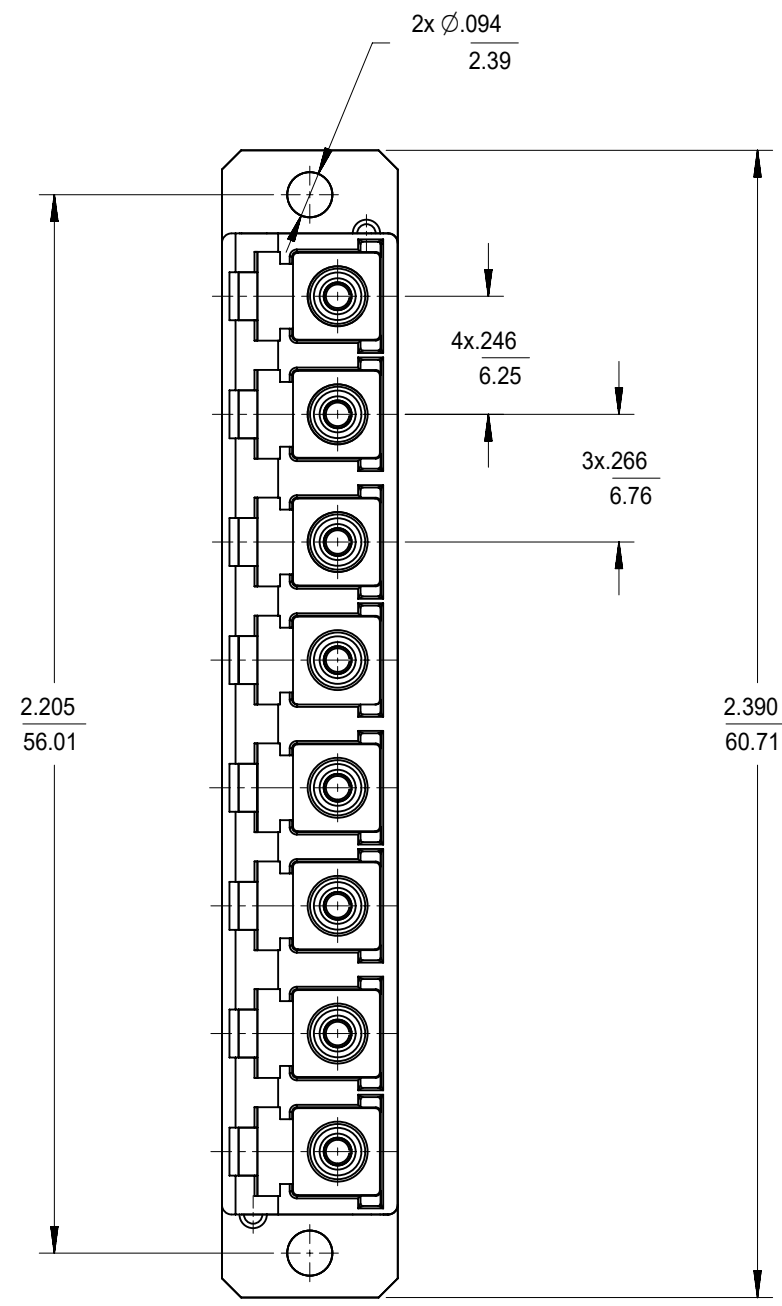

LC 8 PORT ADAPTER		SPLIT SLEEVE
P/N	COLOR	MATERIAL
106121-0200	BLUE	CERAMIC
106121-0201	GREEN	
106121-0202	BEIGE	
106121-0203	AQUA	

RECOMMENDED
MOUNTING PATTERN

ISO VIEW

- NOTES:
 1. ALL DIMENSIONS ARE FOR REFERENCE.
 2. DUST CAPS SHOWN IN ISO VIEW ONLY.

FUNCTIONAL SYMBOLS $\nabla_A = 0$ $\nabla_C = 0$ $\nabla_D = 0$ DIVISIONAL SYMBOLS 4 PLACES ± 3 PLACES ± 2 PLACES ± 1 PLACE ± 0 PLACES ±	THIS DRAWING CONTAINS INFORMATION THAT IS PROPRIETARY TO MOLEX ELECTRONIC TECHNOLOGIES, LLC AND SHOULD NOT BE USED WITHOUT WRITTEN PERMISSION		CURRENT REV DESC:					
	DIMENSION UNITS	SCALE	EC NO: 652962					
	INCH/MM	1:1	DRWN: VIKESK1 2021/05/26					
	GENERAL TOLERANCES (UNLESS SPECIFIED)		CHK'D: WCHEN 2021/08/24					
ANGULAR TOL ± °		APPR: WCHEN 2021/08/24		PRODUCT CUSTOMER DRAWING				
DRAFT WHERE APPLICABLE MUST REMAIN WITHIN DIMENSIONS		THIRD ANGLE PROJECTION	DRAWING	SERIES	DOCUMENT NUMBER	DOC TYPE	DOC PART	REVISION
			C-SIZE	106121	SD-106121-0200	PSD	001	C
					MATERIAL NUMBER	CUSTOMER		SHEET NUMBER
					SEE TABLE	GENERAL MARKET		1 OF 1