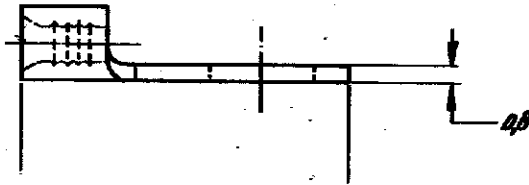

DRAWING MADE IN AMERICAN PROJECTION

NAME
C-165298-E

DO NOT SCALE PRINT

CUSTOMER COPY FOR REFERENCE ONLY

©1967 BY AMP-HOLLAND N.V. ALL RIGHTS RESERVED A-MP PRODUCTS COVERED BY PATENTS AND/OR PATENTS PENDING.

AMP-HOLLAND N.V.
-HERFGENBOSCH
HOLLAND

165298	COPPER	TINPLATED
ORDER NO.	MATERIAL	PLATING
DR R. J. WANDT.	DATE 16-67	CHK H.C. J. J. J.
CHK	DATE	APP

WIRE-RANGE 15-25 MPM²	INSUL-RANGE —	TYPE - DIN - SOLISTRAND
SCALE —	LOC H	SIZE A
NAME RINGTONGUE stud: M5		NO C-165298-E
REV C		

AMP 1288