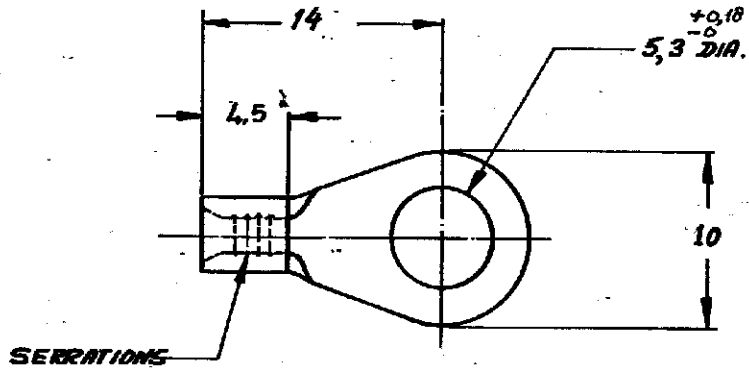

DRAWING MADE IN AMERICAN PROJECTION

NAME
C-165298-E

DO NOT SCALE PRINT

CUSTOMER COPY FOR REFERENCE ONLY

©1967 BY AMP-HOLLAND N.V. ALL RIGHTS RESERVED A-MP PRODUCTS COVERED BY PATENTS AND/OR PATENTS PENDING.

AMP-HOLLAND N.V.
-HERFGENBOSCH
HOLLAND

165298	COPPER	TINPLATED
ORDER NO.	MATERIAL	PLATING
DR R. J. WANDT.	DATE 16-67	CHK H.C. J. J. J.
CHK	DATE	APP

WIRE-RANGE 15-25 MPM²	INSUL-RANGE —	TYPE - DIN - SOLISTRAND
SCALE —	LOC H	SIZE A
NAME RINGTONGUE stud: M5		NO C-165298-E
REV C		

AMP 1288