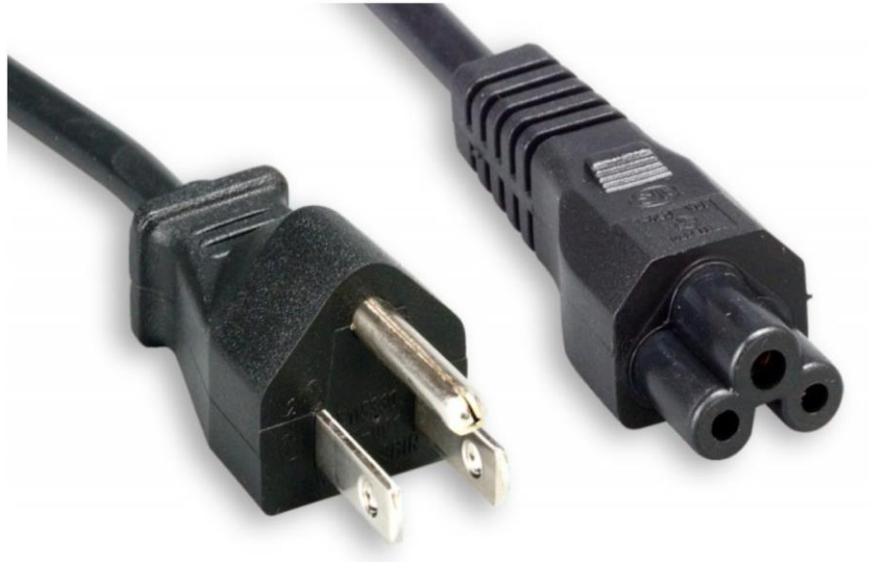

6ft 3-Prong Notebook AC Power Cord NEMA 5-15P To C5, 18AWG (M05-126)

18/3 UL SVT 60°C BLACK COLOR NEMA 5-15P TO IEC-60320-C5

- This NEMA 5-15P to C5 power cord connects your laptops or notebooks with IEC-60320-C6 inlets.
- IEC320 C5 connector is also known as "Mickey Mouse" plug.
- This heavy duty 18 AWG power cord is fully molded for durability.
- Ideal solution for replacing damaged, overused or missing 3-slot Mickey Mouse style power cords.
- UL, cUL listed and CSA approved.
- All relevant materials are complied with RoHS and REACH directive.

Connector A :	NEMA 5-15P
Connector B :	IEC-60320-C5
Conductor :	SVT 18 AWG. x 3C
Amp/Voltage Rating :	10A/125V
Cable Color :	Black Color

without us, you are just not connected! ■