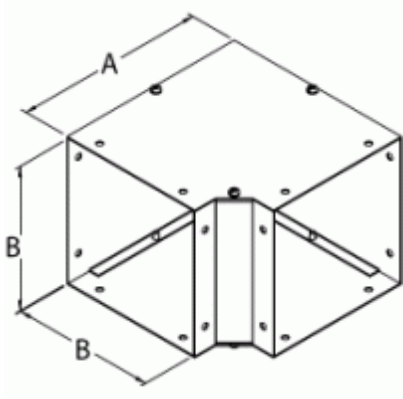

## 90 degree Elbow *CWEL90 Series*

### Painted Steel

Part No.	Size
CWEL290	2.5 x 2.5
CWEL490	4 x 4
CWEL690	6 x 6
CWEL890	8 x 8
CWEL1090	10 x 10
CWEL1290	12 x 12

### Unpainted Galvanized

Part No.	Size
CWEL290G	2.5 x 2.5
CWEL490G	4 x 4
CWEL690G	6 x 6
CWEL890G	8 x 8
CWEL1090G	10 x 10
CWEL1290G	12 x 12

*Data subject to change without notice*

© 2023. Hammond Manufacturing Ltd. All rights reserved.