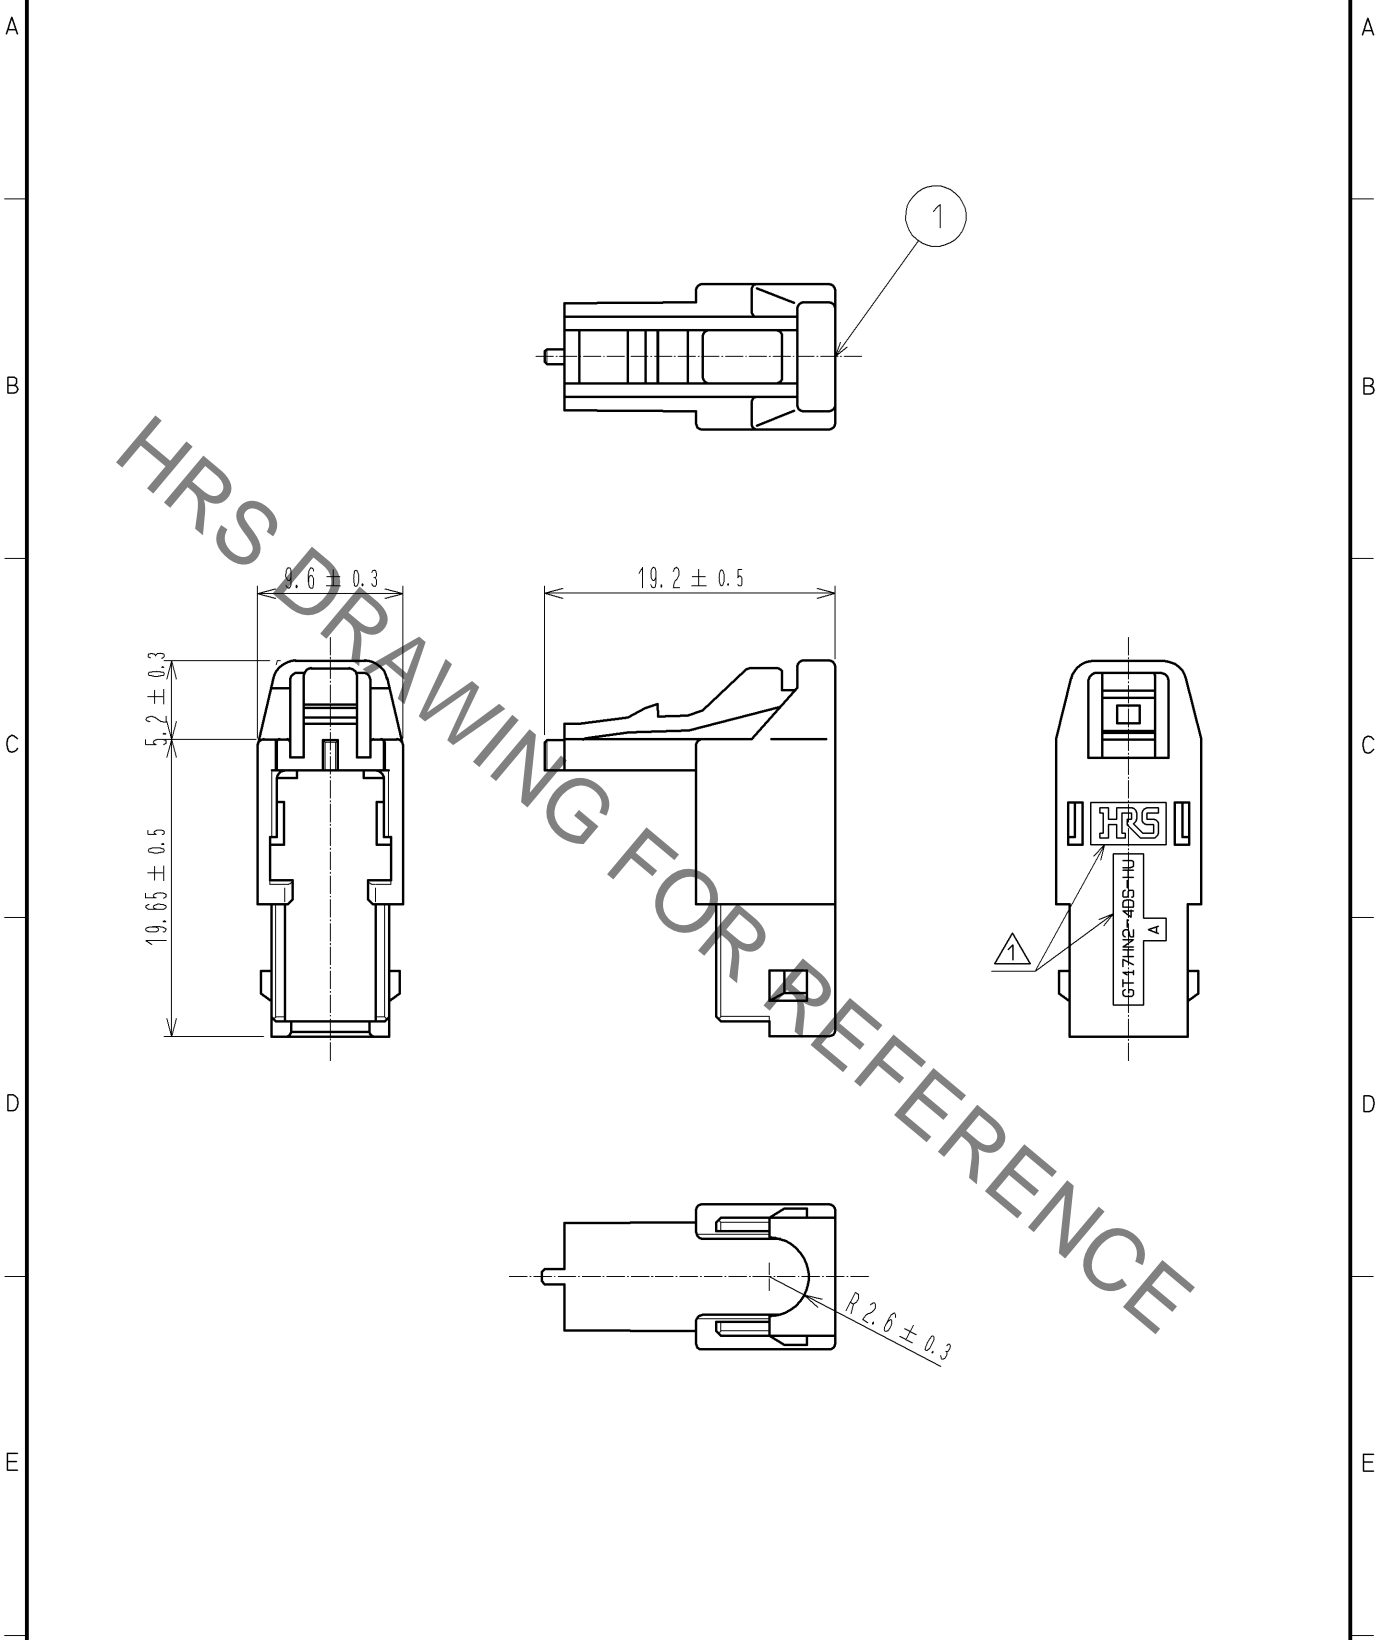

ELV, RoHS COMPLIANT

1	PBT-M	DARK GRAY						
NO.	MATERIAL	FINISH	REMARKS	NO.	MATERIAL	FINISH	REMARKS	
UNITS mm		SCALE 2 : 1	COUNT 1	DESCRIPTION OF REVISIONS DIS-T-002625		DESIGNED TS. KUBOTA	CHECKED NH. NAKATA	DATE 12. 03. 01
HRS HIROSE ELECTRIC CO., LTD.	APPROVED	: AR. SHIRAI	11. 12. 28	DRAWING NO.		EDC3-168832-00		
	CHECKED	: AR. SHIRAI	11. 12. 28	PART NO.		GT17HN2-4DS-HU		
	DESIGNED	: NH. NAKATA	11. 12. 20	CODE NO.		CL767-0264-8-00		
	DRAWN	: NH. NAKATA	11. 12. 20			1/1		