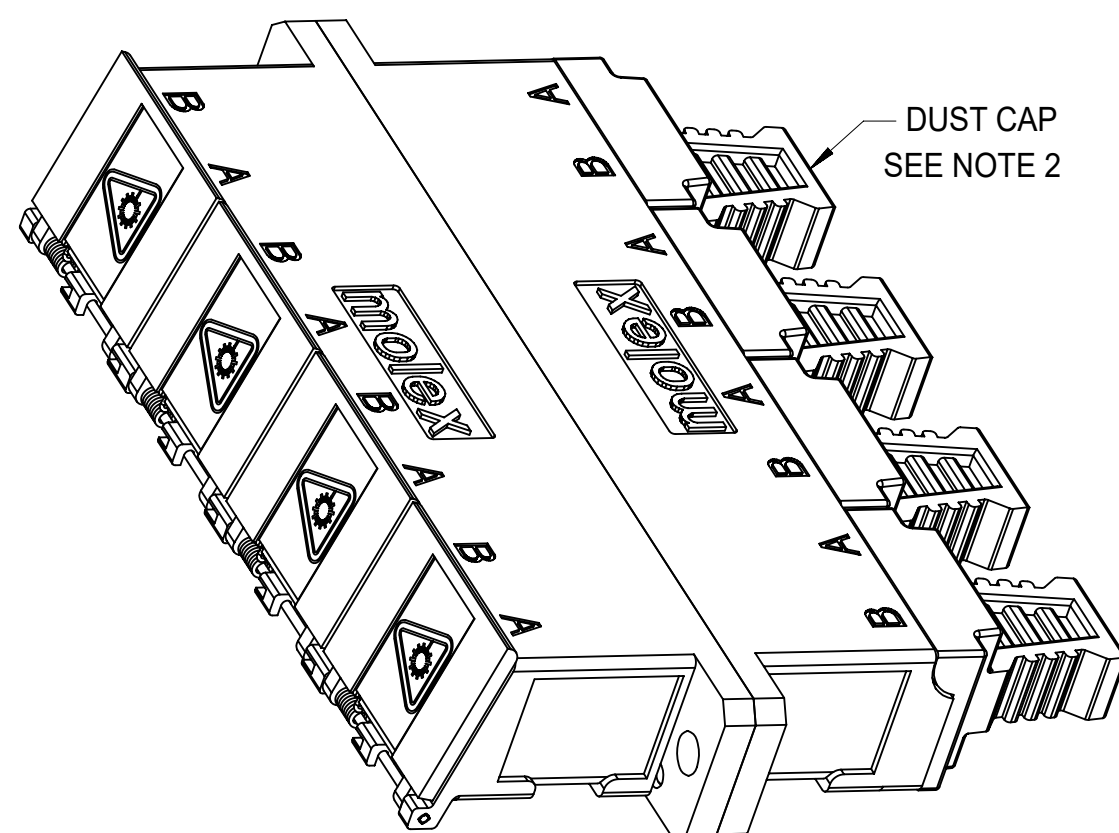

LC 8 PORT ADAPTER P/N	LC 8 PORT ADAPTER COLOR	SPLIT SLEEVE MATERIAL
106121-0100	BLUE	CERAMIC
106121-0101	GREEN	
106121-0102	BEIGE	
106121-0103	AQUA	

RECOMMENDED  
MOUNTING PATTERN

ISO VIEW

NOTES:  
1. ALL DIMENSIONS ARE FOR REFERENCE.  
2. DUST CAPS SHOWN IN ISO VIEW ONLY.

FUNCTIONAL SYMBOLS	THIS DRAWING CONTAINS INFORMATION THAT IS PROPRIETARY TO MOLEX ELECTRONIC TECHNOLOGIES, LLC AND SHOULD NOT BE USED WITHOUT WRITTEN PERMISSION		CURRENT REV DESC:		<b>molex</b>
	DIMENSION UNITS	SCALE			
$\nabla_A = 0$	INCH/MM	1:1			LC 8 PORT ADAPTER SCREW MOUNT W/SHUTTERS
$\nabla_C = 0$	GENERAL TOLERANCES (UNLESS SPECIFIED)				
$\nabla_D = 0$	ANGULAR TOL ± °				PRODUCT CUSTOMER DRAWING
DIVISIONAL SYMBOLS	4 PLACES ±		EC NO: 652962	2021/05/18	
	3 PLACES ±		DRWN: VIKESK1	2021/08/24	
	2 PLACES ±		CHK'D: WCHEN	2021/08/24	
	1 PLACE ±		APPR: WCHEN		
	0 PLACES ±		INITIAL REVISION:		
	DRAFT WHERE APPLICABLE MUST REMAIN WITHIN DIMENSIONS		DRWN: YBELENKIY	2011/08/18	
	THIRD ANGLE PROJECTION		APPR: WCHEN	2012/02/06	
	DRAWING		SERIES	DOCUMENT NUMBER	DOC TYPE
	C-SIZE		106121	SD-106121-0100	PSD
	MATERIAL NUMBER		CUSTOMER	DOC PART	REVISION
	SEE TABLE		GENERAL MARKET	001	C
	SHEET NUMBER		1 OF 1		