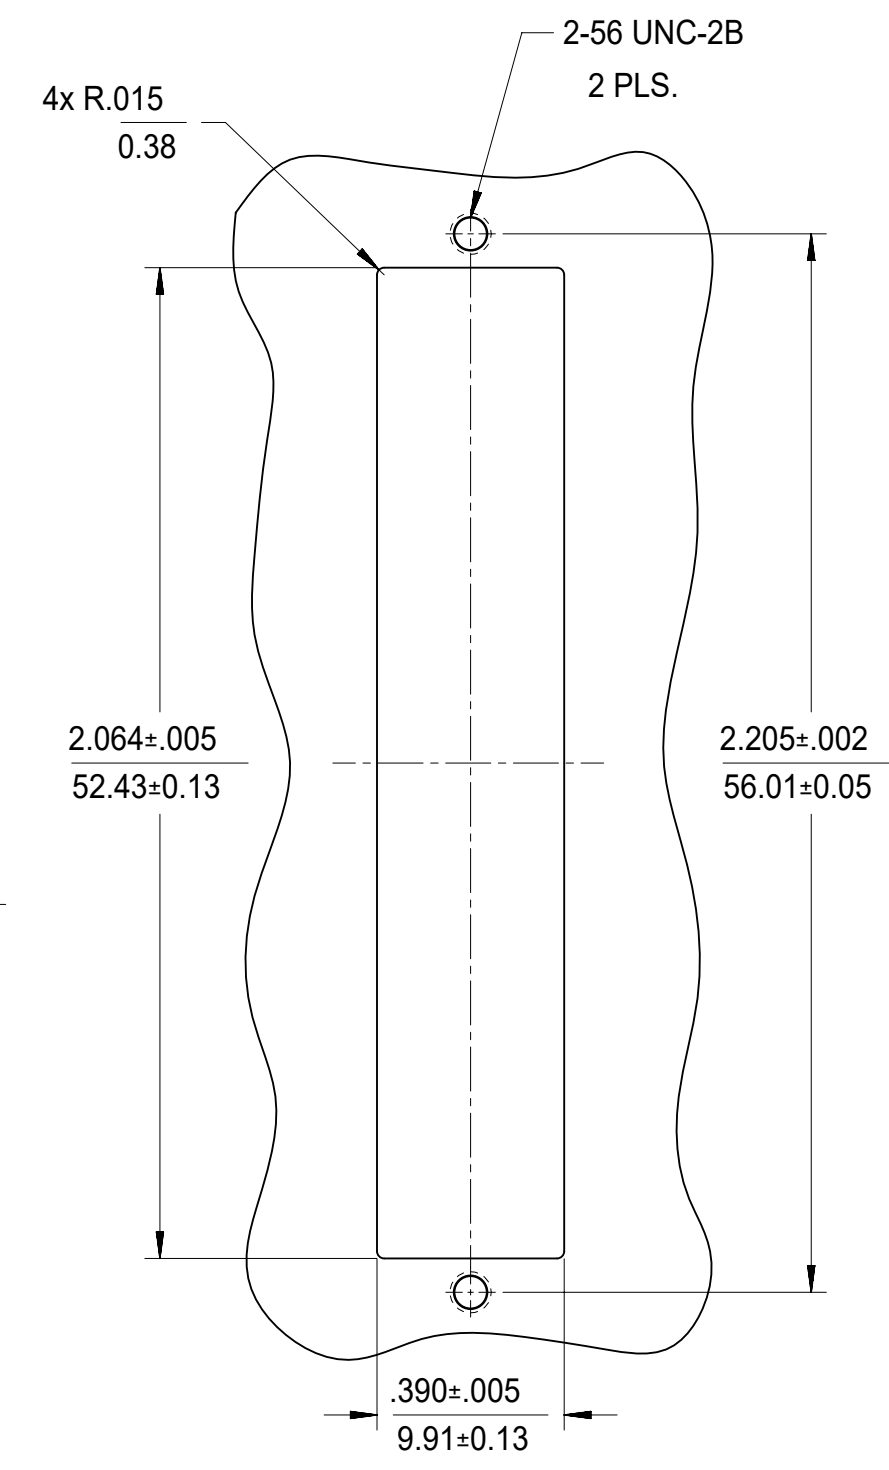

LC 8 PORT ADAPTER P/N	LC 8 PORT ADAPTER COLOR	SPLIT SLEEVE MATERIAL
106121-0100	BLUE	CERAMIC
106121-0101	GREEN	
106121-0102	BEIGE	
106121-0103	AQUA	

RECOMMENDED  
MOUNTING PATTERN

ISO VIEW

NOTES:  
1. ALL DIMENSIONS ARE FOR REFERENCE.  
2. DUST CAPS SHOWN IN ISO VIEW ONLY.

FUNCTIONAL SYMBOLS	THIS DRAWING CONTAINS INFORMATION THAT IS PROPRIETARY TO MOLEX ELECTRONIC TECHNOLOGIES, LLC AND SHOULD NOT BE USED WITHOUT WRITTEN PERMISSION		CURRENT REV DESC:		<b>molex</b>
	DIMENSION UNITS	SCALE			
$\nabla_A = 0$	INCH/MM	1:1			LC 8 PORT ADAPTER SCREW MOUNT W/SHUTTERS
$\nabla_C = 0$	GENERAL TOLERANCES (UNLESS SPECIFIED)				
$\nabla_D = 0$	ANGULAR TOL ± °				PRODUCT CUSTOMER DRAWING
DIVISIONAL SYMBOLS	4 PLACES ±		EC NO: 652962	2021/05/18	
	3 PLACES ±		DRWN: VIKESK1	2021/08/24	
	2 PLACES ±		CHK'D: WCHEN	2021/08/24	
	1 PLACE ±		APPR: WCHEN		
	0 PLACES ±		INITIAL REVISION:		
	DRAFT WHERE APPLICABLE MUST REMAIN WITHIN DIMENSIONS		DRWN: YBELENKIY	2011/08/18	
	THIRD ANGLE PROJECTION		APPR: WCHEN	2012/02/06	
	DRAWING		SERIES	DOCUMENT NUMBER	DOC TYPE
	C-SIZE		106121	SD-106121-0100	PSD
	MATERIAL NUMBER		CUSTOMER	DOC PART	REVISION
	SEE TABLE		GENERAL MARKET	001	C
	SHEET NUMBER		1 OF 1		