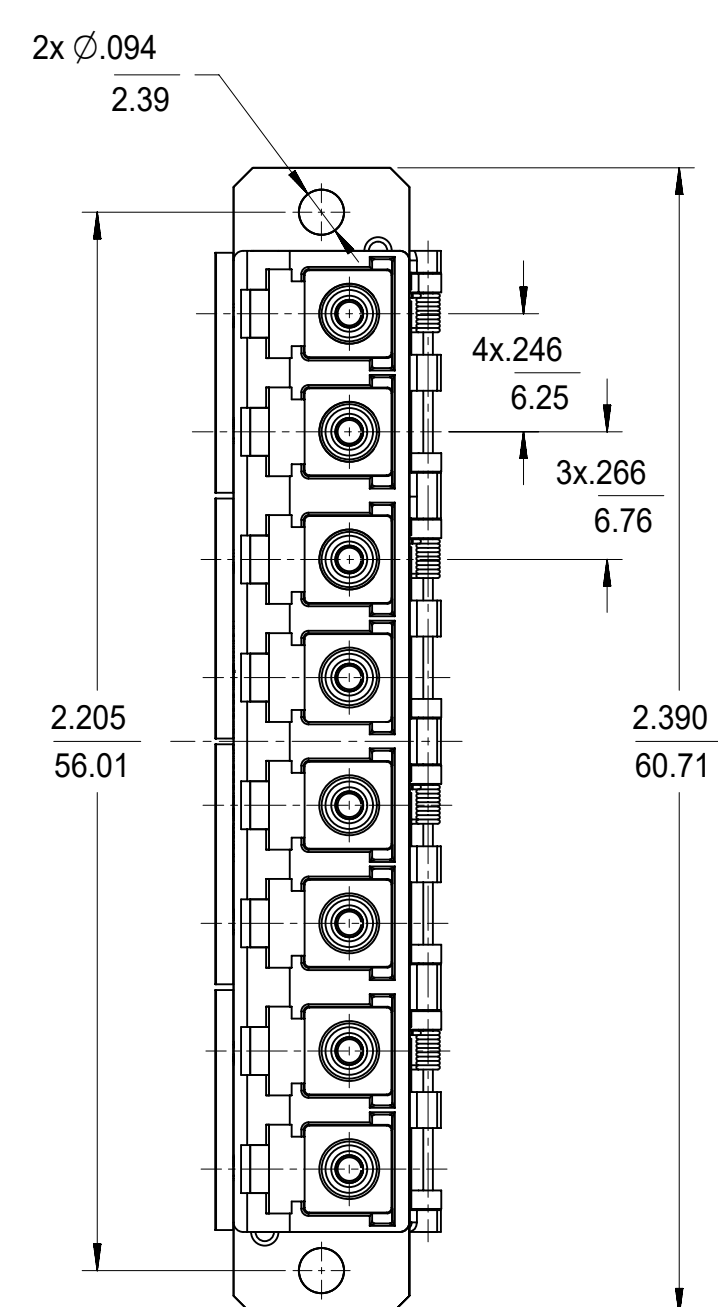

LC 8 PORT ADAPTER P/N	LC 8 PORT ADAPTER COLOR	SPLIT SLEEVE MATERIAL
106121-0100	BLUE	CERAMIC
106121-0101	GREEN	
106121-0102	BEIGE	
106121-0103	AQUA	

RECOMMENDED  
MOUNTING PATTERN

ISO VIEW

NOTES:  
1. ALL DIMENSIONS ARE FOR REFERENCE.  
2. DUST CAPS SHOWN IN ISO VIEW ONLY.

FUNCTIONAL SYMBOLS	THIS DRAWING CONTAINS INFORMATION THAT IS PROPRIETARY TO MOLEX ELECTRONIC TECHNOLOGIES, LLC AND SHOULD NOT BE USED WITHOUT WRITTEN PERMISSION		CURRENT REV DESC:		<b>molex</b>
	DIMENSION UNITS	SCALE			
$\nabla_A = 0$	INCH/MM	1:1			LC 8 PORT ADAPTER SCREW MOUNT W/SHUTTERS
$\nabla_C = 0$	GENERAL TOLERANCES (UNLESS SPECIFIED)				
$\nabla_D = 0$	ANGULAR TOL ± °				PRODUCT CUSTOMER DRAWING
DIVISIONAL SYMBOLS	4 PLACES ±		EC NO: 652962	2021/05/18	
	3 PLACES ±		DRWN: VIKESK1	2021/08/24	
	2 PLACES ±		CHK'D: WCHEN	2021/08/24	
	1 PLACE ±		APPR: WCHEN		
	0 PLACES ±		INITIAL REVISION:		
	DRAFT WHERE APPLICABLE MUST REMAIN WITHIN DIMENSIONS		DRWN: YBELENKIY	2011/08/18	
	THIRD ANGLE PROJECTION		APPR: WCHEN	2012/02/06	
	DRAWING		SERIES	DOCUMENT NUMBER	DOC TYPE
	C-SIZE		106121	SD-106121-0100	PSD
	MATERIAL NUMBER		CUSTOMER	DOC PART	REVISION
	SEE TABLE		GENERAL MARKET	001	C
	SHEET NUMBER		1 OF 1		