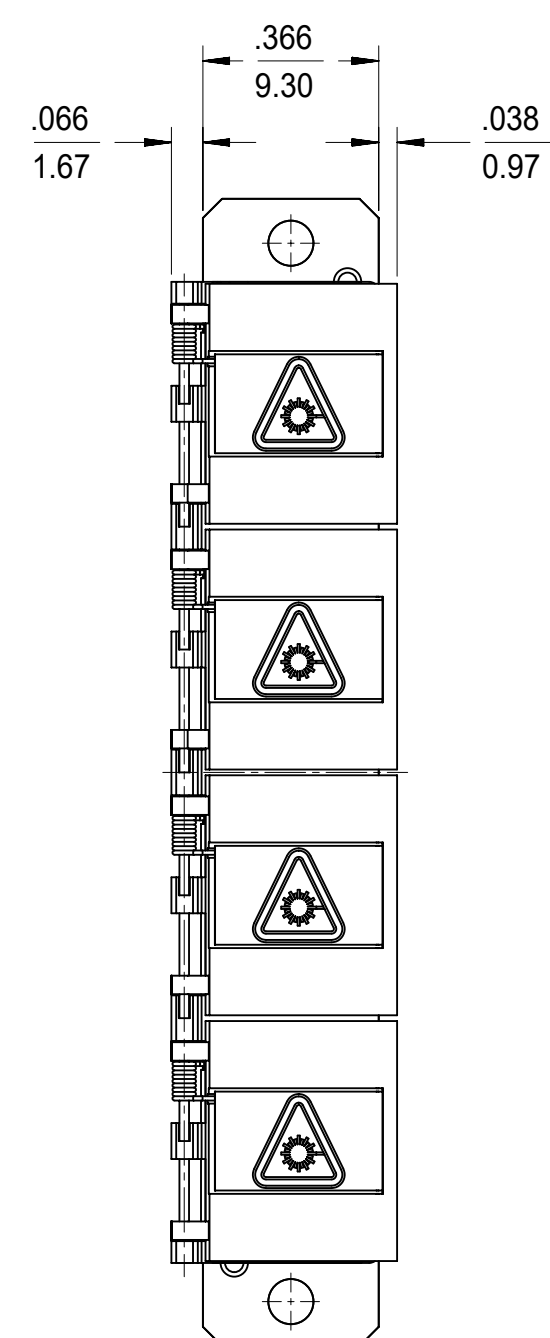

LC 8 PORT ADAPTER P/N	LC 8 PORT ADAPTER COLOR	SPLIT SLEEVE MATERIAL
106121-0100	BLUE	CERAMIC
106121-0101	GREEN	
106121-0102	BEIGE	
106121-0103	AQUA	

RECOMMENDED  
MOUNTING PATTERN

ISO VIEW

NOTES:  
1. ALL DIMENSIONS ARE FOR REFERENCE.  
2. DUST CAPS SHOWN IN ISO VIEW ONLY.

FUNCTIONAL SYMBOLS	THIS DRAWING CONTAINS INFORMATION THAT IS PROPRIETARY TO MOLEX ELECTRONIC TECHNOLOGIES, LLC AND SHOULD NOT BE USED WITHOUT WRITTEN PERMISSION		CURRENT REV DESC:		<b>molex</b>
	DIMENSION UNITS	SCALE			
$\nabla_A = 0$	INCH/MM	1:1			LC 8 PORT ADAPTER SCREW MOUNT W/SHUTTERS
$\nabla_C = 0$	GENERAL TOLERANCES (UNLESS SPECIFIED)				
$\nabla_D = 0$	ANGULAR TOL ± °				PRODUCT CUSTOMER DRAWING
DIVISIONAL SYMBOLS	4 PLACES ±		EC NO: 652962	2021/05/18	
	3 PLACES ±		DRWN: VIKESK1	2021/08/24	
	2 PLACES ±		CHK'D: WCHEN	2021/08/24	
	1 PLACE ±		APPR: WCHEN		
	0 PLACES ±		INITIAL REVISION:		
	DRAFT WHERE APPLICABLE MUST REMAIN WITHIN DIMENSIONS		DRWN: YBELENKIY	2011/08/18	
	THIRD ANGLE PROJECTION		APPR: WCHEN	2012/02/06	
	DRAWING		SERIES	DOCUMENT NUMBER	DOC TYPE
	C-SIZE		106121	SD-106121-0100	PSD
	MATERIAL NUMBER		CUSTOMER	DOC PART	REVISION
	SEE TABLE		GENERAL MARKET	001	C
	SHEET NUMBER		1 OF 1		