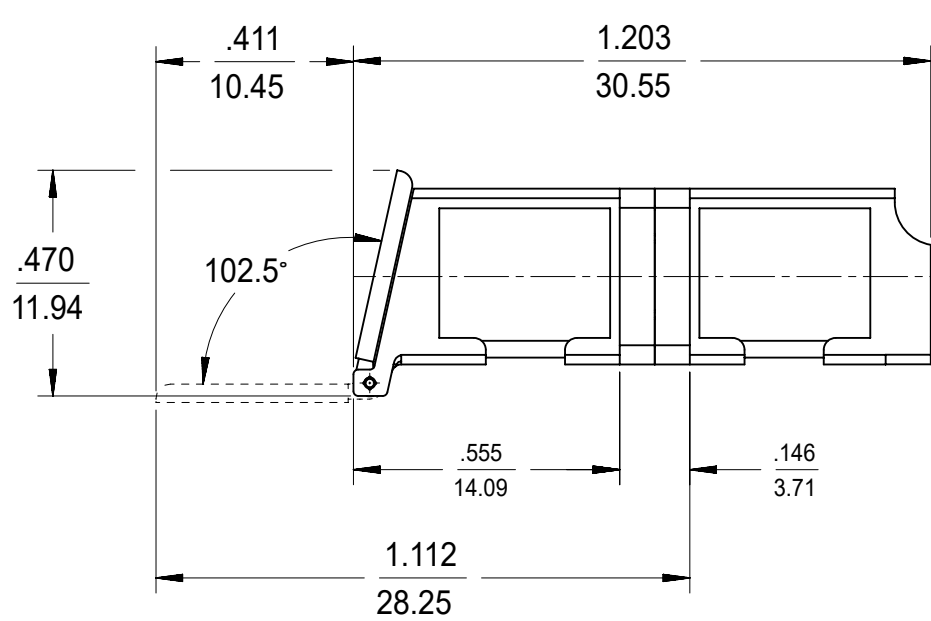

LC 8 PORT ADAPTER P/N	LC 8 PORT ADAPTER COLOR	SPLIT SLEEVE MATERIAL
106121-0100	BLUE	CERAMIC
106121-0101	GREEN	
106121-0102	BEIGE	
106121-0103	AQUA	

RECOMMENDED  
MOUNTING PATTERN

ISO VIEW

NOTES:  
1. ALL DIMENSIONS ARE FOR REFERENCE.  
2. DUST CAPS SHOWN IN ISO VIEW ONLY.

FUNCTIONAL SYMBOLS	THIS DRAWING CONTAINS INFORMATION THAT IS PROPRIETARY TO MOLEX ELECTRONIC TECHNOLOGIES, LLC AND SHOULD NOT BE USED WITHOUT WRITTEN PERMISSION		CURRENT REV DESC:		<b>molex</b>
	DIMENSION UNITS	SCALE			
$\nabla_A = 0$	INCH/MM	1:1			LC 8 PORT ADAPTER SCREW MOUNT W/SHUTTERS
$\nabla_C = 0$	GENERAL TOLERANCES (UNLESS SPECIFIED)				
$\nabla_D = 0$	ANGULAR TOL ± °				PRODUCT CUSTOMER DRAWING
DIVISIONAL SYMBOLS	4 PLACES ±		EC NO: 652962	2021/05/18	
	3 PLACES ±		DRWN: VIKESK1	2021/08/24	
	2 PLACES ±		CHK'D: WCHEN	2021/08/24	
	1 PLACE ±		APPR: WCHEN		
	0 PLACES ±		INITIAL REVISION:		
	DRAFT WHERE APPLICABLE MUST REMAIN WITHIN DIMENSIONS		DRWN: YBELENKIY	2011/08/18	
	THIRD ANGLE PROJECTION		APPR: WCHEN	2012/02/06	
	DRAWING		SERIES	DOCUMENT NUMBER	DOC TYPE
	C-SIZE		106121	SD-106121-0100	PSD
	MATERIAL NUMBER		CUSTOMER	DOC PART	REVISION
	SEE TABLE		GENERAL MARKET	001	C
	SHEET NUMBER		1 OF 1		