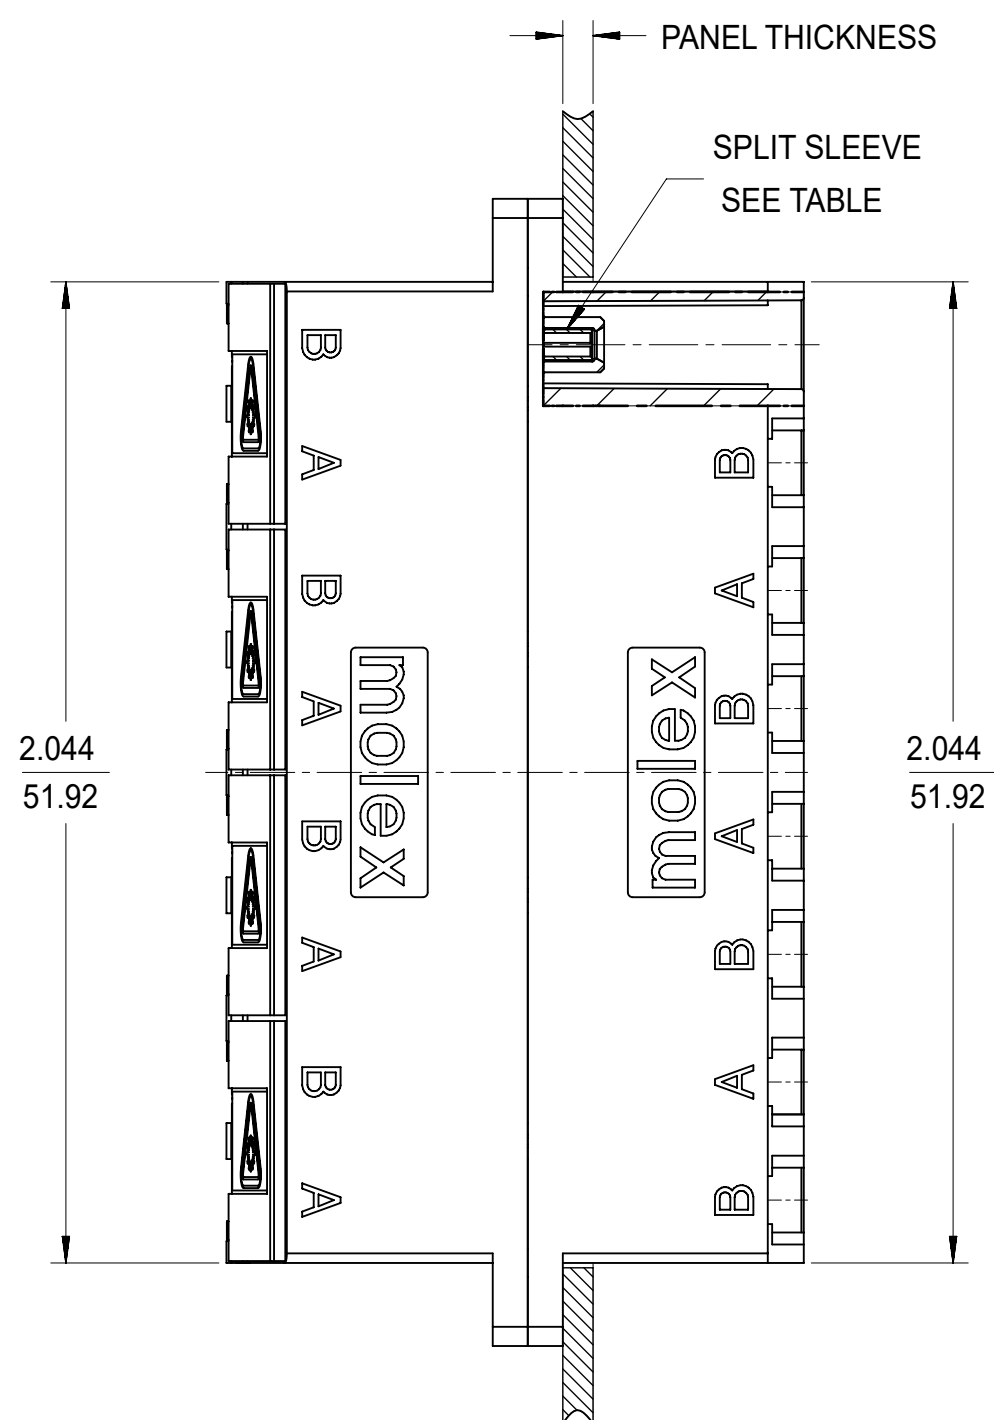

LC 8 PORT ADAPTER P/N	LC 8 PORT ADAPTER COLOR	SPLIT SLEEVE MATERIAL
106121-0100	BLUE	CERAMIC
106121-0101	GREEN	
106121-0102	BEIGE	
106121-0103	AQUA	

RECOMMENDED  
MOUNTING PATTERN

ISO VIEW

NOTES:  
1. ALL DIMENSIONS ARE FOR REFERENCE.  
2. DUST CAPS SHOWN IN ISO VIEW ONLY.

FUNCTIONAL SYMBOLS	THIS DRAWING CONTAINS INFORMATION THAT IS PROPRIETARY TO MOLEX ELECTRONIC TECHNOLOGIES, LLC AND SHOULD NOT BE USED WITHOUT WRITTEN PERMISSION		CURRENT REV DESC:		<b>molex</b>
	DIMENSION UNITS	SCALE			
$\nabla_A = 0$	INCH/MM	1:1			LC 8 PORT ADAPTER SCREW MOUNT W/SHUTTERS
$\nabla_C = 0$	GENERAL TOLERANCES (UNLESS SPECIFIED)				
$\nabla_D = 0$	ANGULAR TOL ± °				PRODUCT CUSTOMER DRAWING
DIVISIONAL SYMBOLS	4 PLACES ±		EC NO: 652962	2021/05/18	
	3 PLACES ±		DRWN: VIKESK1	2021/08/24	
	2 PLACES ±		CHK'D: WCHEN	2021/08/24	
	1 PLACE ±		APPR: WCHEN		
	0 PLACES ±		INITIAL REVISION:		
	DRAFT WHERE APPLICABLE MUST REMAIN WITHIN DIMENSIONS		DRWN: YBELENKIY	2011/08/18	
	THIRD ANGLE PROJECTION		APPR: WCHEN	2012/02/06	
	DRAWING		SERIES	DOCUMENT NUMBER	DOC TYPE
	C-SIZE		106121	SD-106121-0100	PSD
	MATERIAL NUMBER		CUSTOMER	DOC PART	REVISION
	SEE TABLE		GENERAL MARKET	001	C
	SHEET NUMBER		1 OF 1		