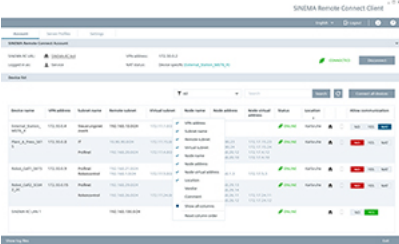

SINEMA RC client V3 OSD for 1 installation software, OSD / software download, license key for server, 3 languages (de, en,zh-CHS), Windows 10 Pro, Windows Server 2008, 2012 R2, 2016, 2019 (64-bit)
***** email address essential for delivery .