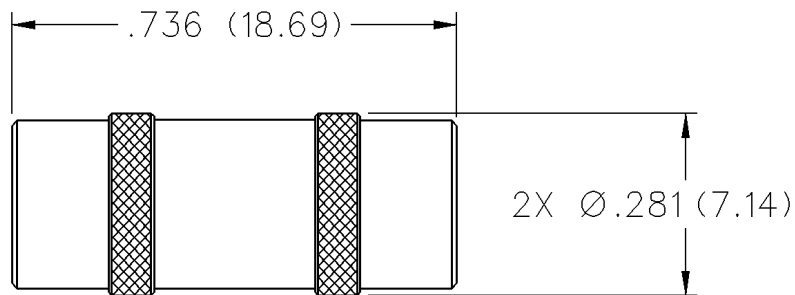

75 Ohm SMB Plug to Plug Adapter

INCHES (MILLIMETERS)
CUSTOMER DRAWINGS AVAILABLE UPON REQUEST

GOLD PLATED

131-8901-811