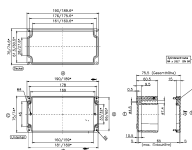

Glass-fibre reinforced polyester housing, Colour: Squirrel grey, RAL: 7000, Cover: Duroplastic polyester, Squirrel grey (RAL 7000)

Article number	Article name	GTIN (EAN)	Packaging unit
<u>4436.1</u>	CP 190/75	4044211114596	1 ST