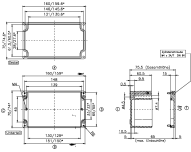

Data sheet

4557.0 BS M 4x5

##INVERSE##CONTA-BOX

Glass-fibre reinforced polyester housing, Colour: Squirrel grey, RAL: 7000, Cover: Duroplastic polyester, Squirrel grey (RAL 7000)

Article number	Article name	GTIN (EAN)	Packaging unit
4435.1	CP 160/75	4044211114589	1 ST