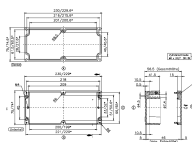

Glass-fibre reinforced polyester housing, Colour: Squirrel grey, RAL: 7000, Cover: Duroplastic polyester, Squirrel grey (RAL 7000)

Article number	Article name	GTIN (EAN)	Packaging unit
<u>4437.1</u>	CP 230/55	4044211114602	1 ST