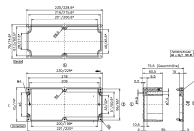

Glass-fibre reinforced polyester housing, Colour: Squirrel grey, RAL: 7000, Cover: Duroplastic polyester, Squirrel grey (RAL 7000)

Article number	Article name	GTIN (EAN)	Packaging unit
<u>4198.1</u>	CP 230/75	4044211117450	1 ST