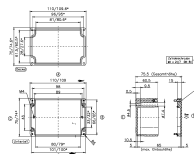

Glass-fibre reinforced polyester housing, Colour: Squirrel grey, RAL: 7000, Cover: Duroplastic polyester, Squirrel grey (RAL 7000)

Article number	Article name	GTIN (EAN)	Packaging unit
<u>4434.1</u>	CP 110/75	4044211114572	1 ST