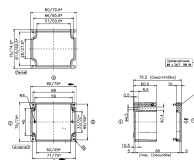

Glass-fibre reinforced polyester housing, Colour: Squirrel grey, RAL: 7000, Cover: Duroplastic polyester, Squirrel grey (RAL 7000)

Article number	Article name	GTIN (EAN)	Packaging unit
<u>4439.1</u>	CP 80/75	4044211117443	1 ST