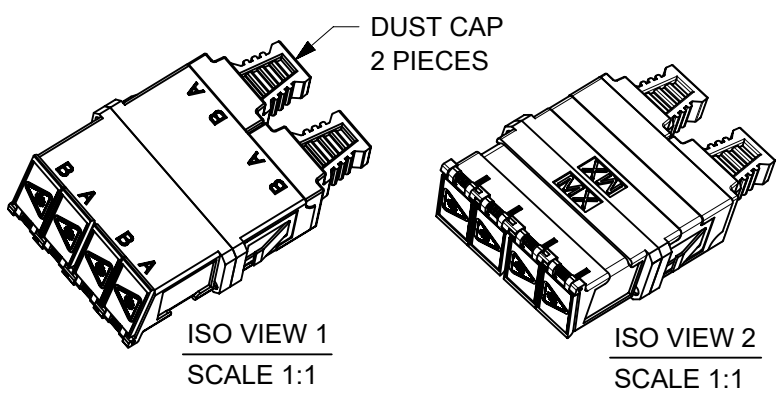

LC QUAD ADAPTER P/N	LC QUAD ADAPTER COLOR	SPLIT SLEEVE MATERIAL
106123-0400	BLUE	ZR
106123-1400	BEIGE	ZR
106126-2400	GREEN	ZR

- NOTES:
1. ALL DIMENSIONS ARE FOR REFERENCE
  2. DUST CAPS NOT SHOWN ON FRONT, BOTTOM AND RIGHT VIEW.
  3. LC QUAD ADAPTER HAS SC DUPLEX ADAPTER FOOTPRINT.

THIS DRAWING CONTAINS INFORMATION THAT IS PROPRIETARY TO MOLEX ELECTRONIC TECHNOLOGIES, LLC AND SHOULD NOT BE USED WITHOUT WRITTEN PERMISSION													
DIMENSION UNITS		SCALE		CURRENT REV DESC: REMOVED OBSOLETE PART NUMBER AS PER PCN#512063.						<b>molex</b>			
INCH		3:1											
GENERAL TOLERANCES (UNLESS SPECIFIED)				EC NO: 713759		2022/08/09		LC QUAD ADAPTER WITH SHUTTERS SMALL FLANGE, SNAP MOUNT					
ANGULAR TOL ± °				DRWN: SUGEEB		2022/10/07							
4 PLACES ±				CHKD: GB		2022/10/07		PRODUCT CUSTOMER DRAWING					
3 PLACES ±				APPR: GB		2022/10/07							
2 PLACES ±				INITIAL REVISION:				DOCUMENT NUMBER					
1 PLACE ±				DRWN: PGIBLIN		2005/12/06							
0 PLACES ±				APPR: IGUMIN		2005/12/06		SD-106123-X400		PSD	001	B1	
DRAFT WHERE APPLICABLE MUST REMAIN WITHIN DIMENSIONS				THIRD ANGLE PROJECTION		DRAWING		SERIES		MATERIAL NUMBER		CUSTOMER	SHEET NUMBER
				B-SIZE		106123		SEE TABLE		GENERAL MARKET		1 OF 1	