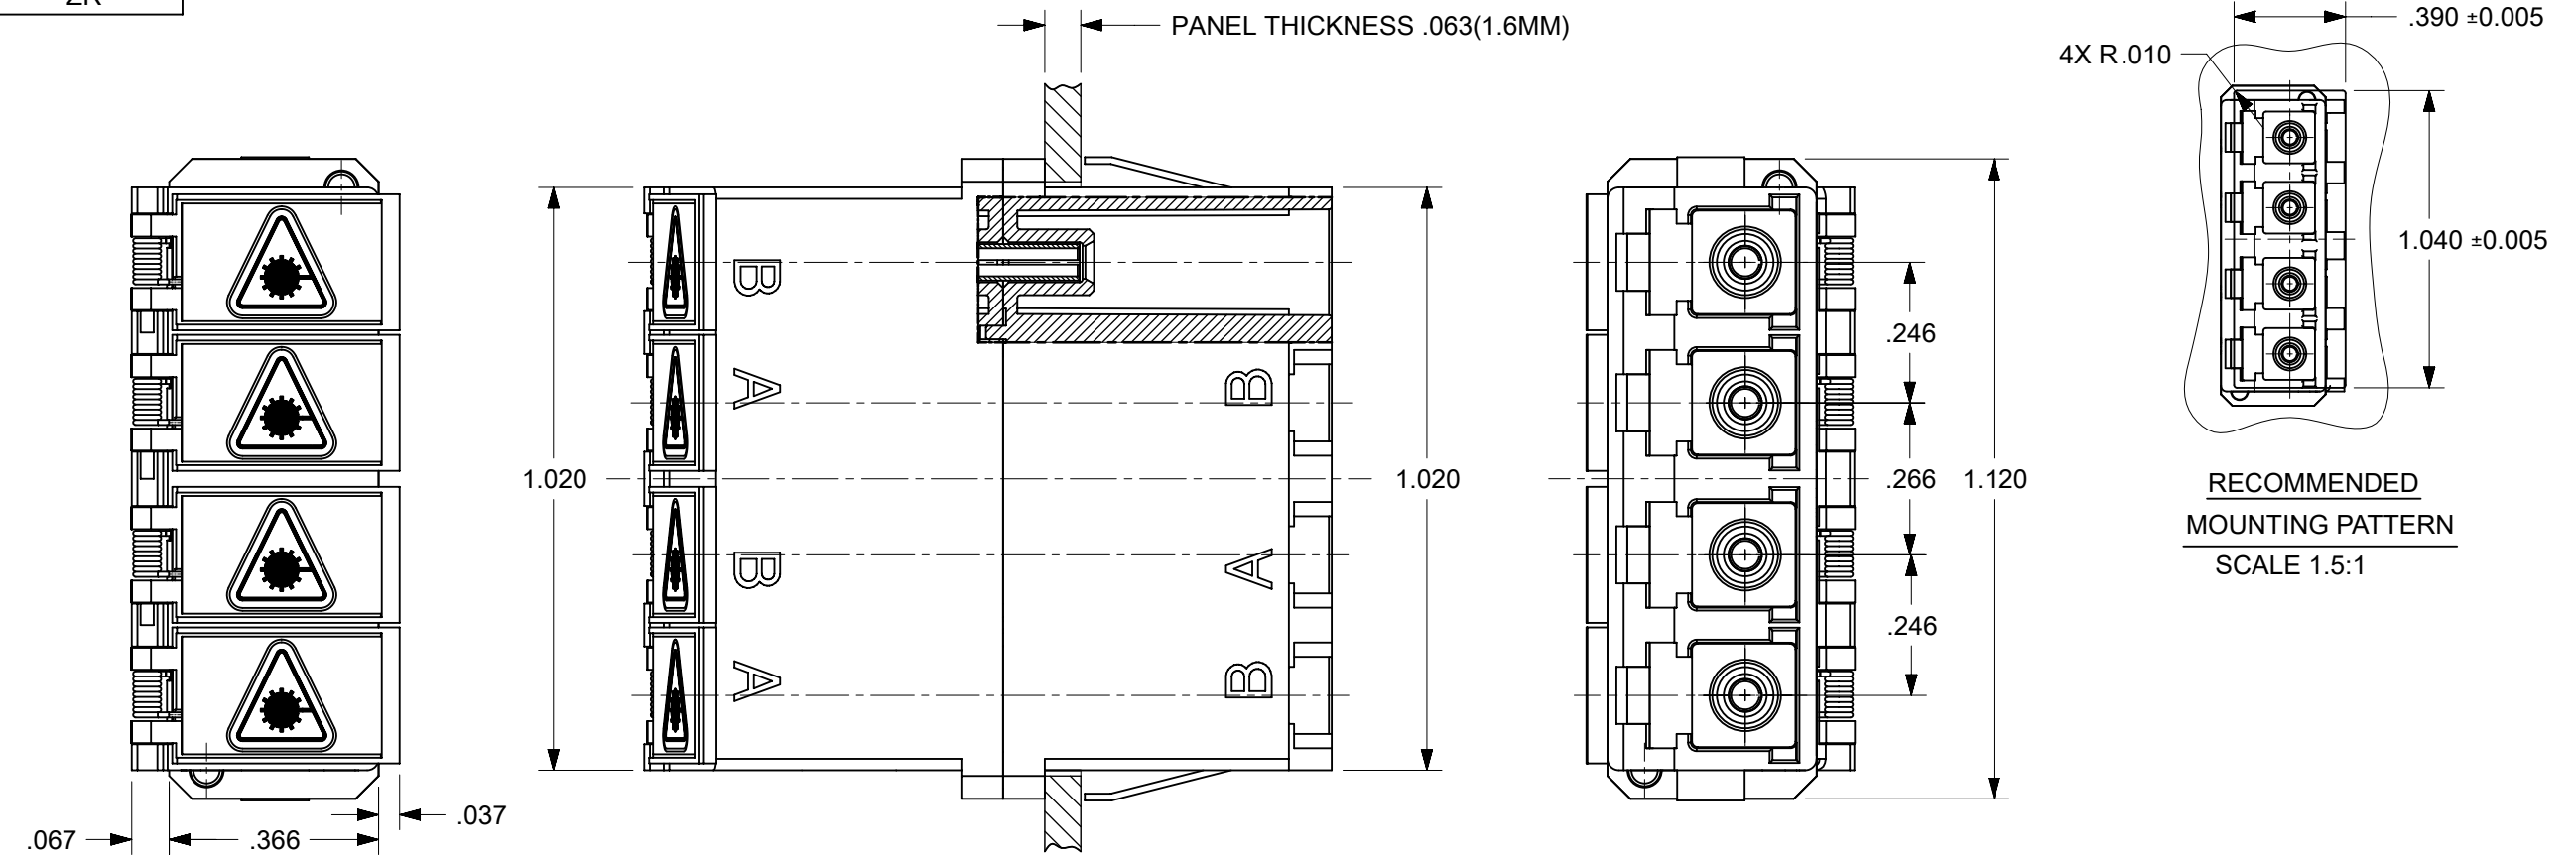

LC QUAD ADAPTER P/N	LC QUAD ADAPTER COLOR	SPLIT SLEEVE MATERIAL
106123-0400	BLUE	ZR
106123-1400	BEIGE	ZR
106126-2400	GREEN	ZR

- NOTES:
1. ALL DIMENSIONS ARE FOR REFERENCE
  2. DUST CAPS NOT SHOWN ON FRONT, BOTTOM AND RIGHT VIEW.
  3. LC QUAD ADAPTER HAS SC DUPLEX ADAPTER FOOTPRINT.

THIS DRAWING CONTAINS INFORMATION THAT IS PROPRIETARY TO MOLEX ELECTRONIC TECHNOLOGIES, LLC AND SHOULD NOT BE USED WITHOUT WRITTEN PERMISSION													
DIMENSION UNITS		SCALE		CURRENT REV DESC: REMOVED OBSOLETE PART NUMBER AS PER PCN#512063.						<b>molex</b>			
INCH		3:1											
GENERAL TOLERANCES (UNLESS SPECIFIED)				EC NO: 713759		2022/08/09		LC QUAD ADAPTER WITH SHUTTERS SMALL FLANGE, SNAP MOUNT					
ANGULAR TOL ± °				DRWN: SUGEEB		2022/10/07							
4 PLACES ±				CHKD: GB		2022/10/07		PRODUCT CUSTOMER DRAWING					
3 PLACES ±				APPR: GB		2022/10/07							
2 PLACES ±				INITIAL REVISION:				DOCUMENT NUMBER					
1 PLACE ±				DRWN: PGIBLIN		2005/12/06							
0 PLACES ±				APPR: IGUMIN		2005/12/06		SD-106123-X400		PSD	001	B1	
DRAFT WHERE APPLICABLE MUST REMAIN WITHIN DIMENSIONS				THIRD ANGLE PROJECTION		DRAWING		SERIES		MATERIAL NUMBER		CUSTOMER	SHEET NUMBER
				B-SIZE		106123		SEE TABLE		GENERAL MARKET		1 OF 1	