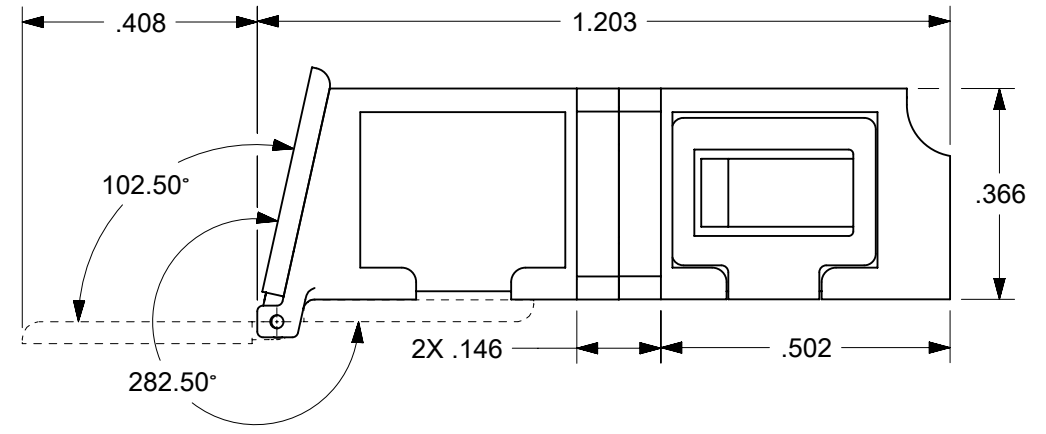

LC QUAD ADAPTER P/N	LC QUAD ADAPTER COLOR	SPLIT SLEEVE MATERIAL
106123-0400	BLUE	ZR
106123-1400	BEIGE	ZR
106126-2400	GREEN	ZR

- NOTES:
1. ALL DIMENSIONS ARE FOR REFERENCE
  2. DUST CAPS NOT SHOWN ON FRONT, BOTTOM AND RIGHT VIEW.
  3. LC QUAD ADAPTER HAS SC DUPLEX ADAPTER FOOTPRINT.

THIS DRAWING CONTAINS INFORMATION THAT IS PROPRIETARY TO MOLEX ELECTRONIC TECHNOLOGIES, LLC AND SHOULD NOT BE USED WITHOUT WRITTEN PERMISSION													
DIMENSION UNITS		SCALE		CURRENT REV DESC: REMOVED OBSOLETE PART NUMBER AS PER PCN#512063.						<b>molex</b>			
INCH		3:1											
GENERAL TOLERANCES (UNLESS SPECIFIED)				EC NO: 713759		2022/08/09		LC QUAD ADAPTER WITH SHUTTERS SMALL FLANGE, SNAP MOUNT					
ANGULAR TOL ± °				DRWN: SUGEEB		2022/10/07							
4 PLACES ±				CHKD: GB		2022/10/07		PRODUCT CUSTOMER DRAWING					
3 PLACES ±				APPR: GB		2022/10/07							
2 PLACES ±				INITIAL REVISION:				DOCUMENT NUMBER					
1 PLACE ±				DRWN: PGIBLIN		2005/12/06							
0 PLACES ±				APPR: IGUMIN		2005/12/06		SD-106123-X400		PSD	001	B1	
DRAFT WHERE APPLICABLE MUST REMAIN WITHIN DIMENSIONS				THIRD ANGLE PROJECTION		DRAWING		SERIES		MATERIAL NUMBER		CUSTOMER	SHEET NUMBER
				B-SIZE		106123		SEE TABLE		GENERAL MARKET		1 OF 1	