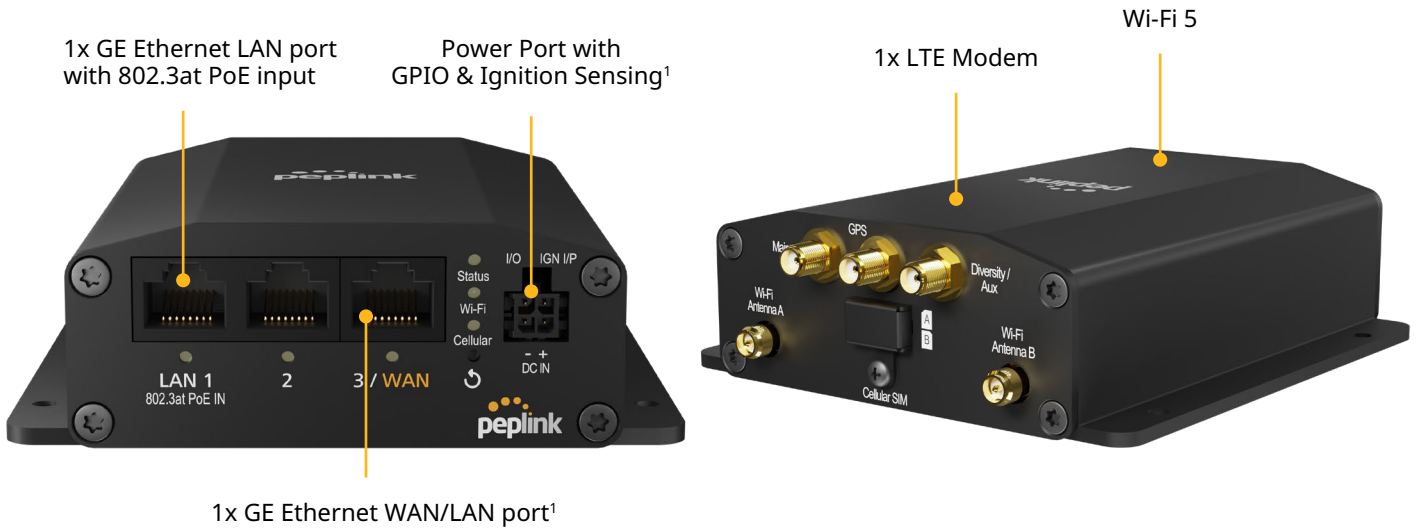

Manage with confidence

Control the BR1 Mini using InControl2 cloud-based endpoint management system. Generate useful reports and push configurations, as you remotely access any Peplink device with ease.

Plug and play, anyone?

SpeedFusion Connect* services makes the BR1 Mini the ultimate plug-and-play device. Power up, switch on, and get connected. SpeedFusion Connect also works with Peplink technologies such as Hot Failover[^], ensuring reliable connectivity is accessible at all times.

Specifications

WAN Interface	1x 10/100/1000M Ethernet ¹ 1x Embedded Cellular Modem with Redundant SIM Slots	Antenna Connectors	2x SMA Cellular Antenna Connectors 2x RP-SMA Wi-Fi Antenna Connectors 1x SMA GPS Antenna Connector
LAN Interface	2x 10/100/1000M Ethernet	Power Input	Power Port: 10V – 30V DC AC Adapter: AC Input 100V–240V / DC Output 12V Power over Ethernet 802.3at
Wi-Fi Interface	Simultaneous Dual-Band (2.4GHz / 5GHz) Wi-Fi 5, 2X2 MIMO Wi-Fi WAN ¹ and/or AP	Power Consumption	13W (nominal), 18W (max.)
SpeedFusion features	Hot Failover ¹ / WAN Smoothing ¹	Dimension	5.0 x 4.2 x 1.4 inches / 125.7 x 107 x 35 mm
Number of PepVPN SpeedFusion Peers	2 / 5 ²	Weight	0.95 pounds / 430 grams
Feature	GPIO ¹ , Ignition Sensing ¹	Operating Temperature	-40° – 149°F / -40° – 65°C
Router Throughput	300Mbps	Humidity	15% – 95% (non-condensing)
PepVPN Throughput (No Encryption)	80Mbps	Certifications	FCC, CE, RoHS
PepVPN Throughput (256-bit AES)	20 Mbps / 60Mbps ²	Package Content	1x BR1 Mini 2x LTE Antennas (ACW-235) 2x Dual Band Wi-Fi Antennas (ACW-342) 1x GPS Active Antenna (ACW-232) 1x 12V 2A 4pin Power Supply (ACW-632)
Recommended Users	1-60	Warranty	1-Year Limited Warranty
Cellular Data Rate³ (Downlink/Uplink)	CAT-7: 300 Mbps/150 Mbps CAT-6: 300 Mbps/50 Mbps CAT-4: 150 Mbps/50 Mbps		