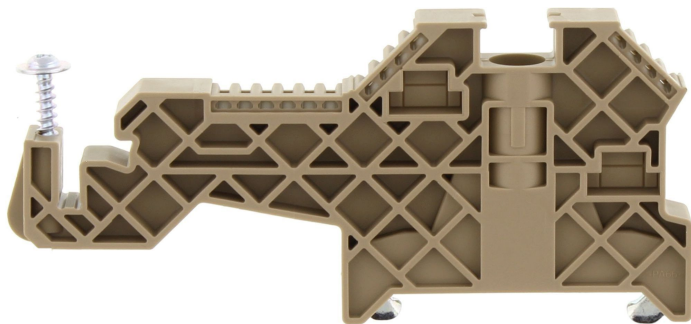

## 1530.2 SH SAB BG

Busbar holder, Mounting type: Mounting rail TS 35/7.5 and TS 35/15, Width: 9.5 mm, Colour: Beige

### Business data

|  |               |
|--|---------------|
| Article number                             | 1530.2        |
| Article name                               | SH SAB BG     |
| GTIN (EAN)                                 | 4044211047030 |
| Packaging unit                             | 10            |
| Quantity unit                              | PC            |
| Weight per piece (not including packaging) | 25 g          |
| Weight per piece (including packaging)     | 25.44 g       |
| Unit of weight                             | G             |
| Customs number                             | 85472000      |
| Country of origin                          | DE            |
| Product description                        | Busbar holder |
| Colour                                     | Beige         |